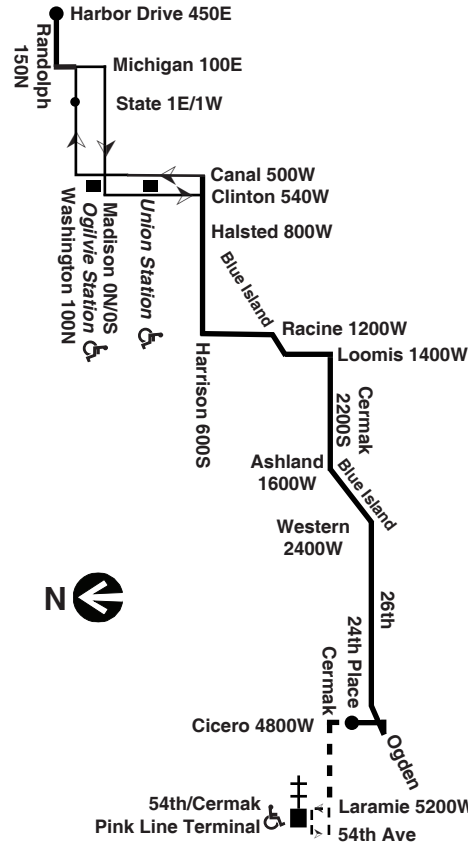

Para obtener mayor información, en Español, llame al Centro de Información: 312-836-7000.

transitchicago.com

Chicago Transit Authority

Blue Island/26th
 Effective June 16, 2019

N60 Night Owl Service
 Washington/State to 54th/Cermak Terminal

transitchicago.com

Monday thru Friday

Eastbound

Leave Cicero/ 24th Pl.	26th/ Kedzie	Cermak/ Ashland	Harrison/ Halsted	Washington/ State	Arrive Harbor Drive
3:25C	3:38am	3:46am	3:57am	4:06N	----
3:59	4:09	4:18	4:29	4:40N	----
4:20	4:29	4:39	4:51	5:03N	----
4:37	4:47	4:57	5:10	5:23	5:29am
4:53	5:03	5:13	5:26	5:39	5:46
5:08	5:19	5:29	5:42	5:57	6:03
5:22	5:33	5:43	5:56	6:11	6:18
5:35	5:46	5:57	6:11	6:27	6:34
5:49	6:00	6:11	6:26	6:42	6:49
6:02	6:14	6:25	6:40	6:57	7:04
6:14	6:26	6:37	6:52	7:09	7:16
6:25	6:37	6:49	7:05	7:22	7:29
6:35	6:47	6:59	7:15	7:33	7:40

C - Night Owl trip begins/ends at 54th/Cermak station at time shown
N - Night Owl trip ends/begins at Washington/State at time shown

Sunday/Holiday

60 Blue Island/26th

Eastbound

Leave Cicero/ 24th Pl.	26th/ Kedzie	Cermak/ Ashland	Harrison/ Halsted	Washington/ State	Harbor Drive
3:25C	3:39am	3:46am	3:56am	4:05N	----
3:53C	4:06	4:14	4:24	4:33N	----
4:20C	4:36	4:44	4:54	5:04N	----
4:48C	5:03	5:11	5:22	5:31N	----
5:20	5:30	5:38	5:49	5:58	6:03
5:40	5:50	5:58	6:09	6:18	6:23
6:00	6:11	6:20	6:31	6:41	6:46
6:19	6:31	6:41	6:52	7:02	7:07
6:38	6:51	7:02	7:14	7:25	7:30
6:57	7:12	7:24	7:37	7:48	7:53
7:16	7:31	7:43	7:56	8:07	8:12
7:35	7:50	8:02	8:15	8:26	8:31
7:54	8:09	8:21	8:34	8:45	8:50
8:12	8:27	8:40	8:52	9:03	9:09
8:31	8:47	9:00	9:12	9:24	9:30
8:49	9:05	9:18	9:31	9:43	9:49
9:08	9:24	9:37	9:49	10:01	10:07
9:26	9:42	9:55	10:08	10:20	10:26
9:45	10:01	10:14	10:26	10:38	10:44
10:03	10:19	10:32	10:45	10:57	11:03
10:22	10:38	10:51	11:03	11:15	11:21
10:40	10:56	11:09	11:21	11:33	11:39
10:57	11:13	11:26	11:39	11:51	11:57