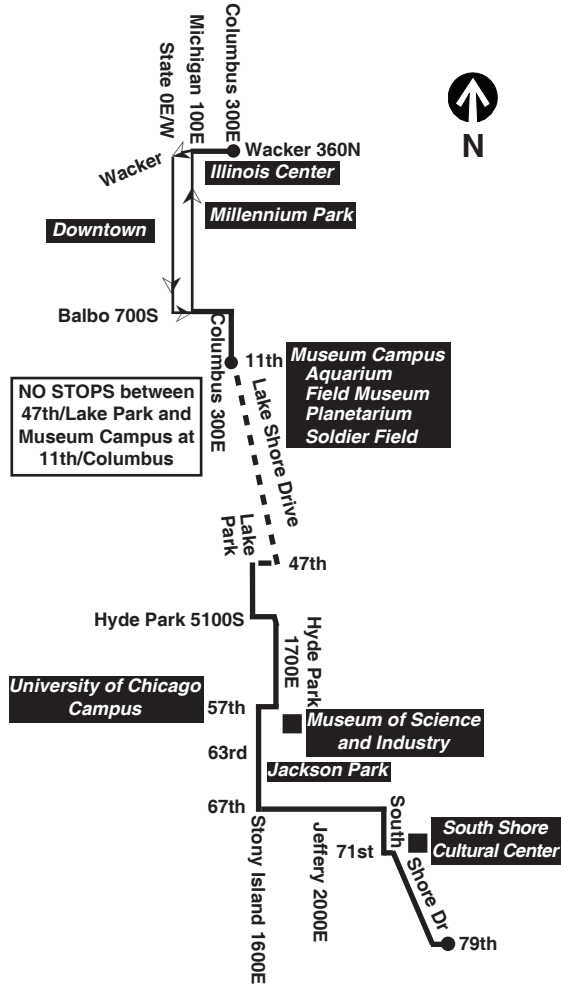

The night route compliments the regular routes to provide 24 hour round the clock service over the above route portions. Both terminals on the #5 Night Bus provide direct connections with the Howard/Dan Ryan Red line rapid transit at 69th station on the north and 95th Terminal on the south.

CTA Bike & Ride

Bicycle racks are available on the front exteriors of CTA buses. Bicycles can be placed on bicycle racks during normal hours of operation for each route. Racks accommodate two (2) bicycles at a time. Bicycles are also permitted on CTA trains during certain hours.

Please Stand Up

for Seniors and People with Disabilities
Federal law requires priority seating be designated for seniors and people with disabilities.

Supplementary service may be provided over portions of this route in addition to the trips shown. Please check destination signs and announcements when boarding buses.

For more Information call the RTA Travel Information Center in Chicago: 312-836-7000. Open 6am until 7pm, Monday thru Saturday.

Para obtener mayor información, en Español, llame al Centro de Información: 312-836-7000.

Chicago Transit Authority

Jackson Park Express

Effective June 16, 2019

NO STOPS between 47th/Lake Park and Museum Campus at 11th/Columbus

Monday thru Friday

Northbound

Leave 79th/ South Shore	67th/ Stony Isl.	57th/ Stony Isl.	47th/ Lake Park	11th/ Columbus	Arrive Wacker/ Columbus
4:00am	4:13am	4:18am	4:26am	4:34am	4:47am
4:20	4:33	4:38	4:46	4:54	5:07
4:40	4:53	4:58	5:06	5:14	5:27
4:58	5:11	5:16	5:24	5:32	5:45
5:15	5:28	5:33	5:41	5:49	6:02
5:30	5:43	5:48	5:56	6:04	6:17
5:43	5:57	6:02	6:11	6:19	6:32
5:55	6:09	6:15	6:25	6:34	6:48
6:07	6:22	6:28	6:37	6:46	7:00
6:19	6:34	6:40	6:49	6:58	7:12
6:29	6:44	6:50	6:59	7:08	7:22
6:38	6:54	7:00	7:11	7:20	7:35
6:46	7:02	7:09	7:20	7:31	7:46
6:53	7:10	7:17	7:29	7:40	7:56
7:01	7:19	7:26	7:39	7:50	8:07
7:10	7:28	7:35	7:48	7:59	8:16
7:20	7:38	7:45	7:58	8:09	8:26
7:30	7:48	7:55	8:08	8:19	8:36
7:40	7:58	8:05	8:18	8:29	8:46
7:50	8:08	8:15	8:28	8:39	8:56
8:00	8:18	8:25	8:38	8:49	9:06
8:11	8:28	8:36	8:48	8:58	9:14
8:22	8:39	8:46	8:57	9:07	9:22
8:33	8:49	8:56	9:07	9:16	9:31

then every 11 to 12 minutes from 79th until

2:12pm	2:29pm	2:37pm	2:48pm	2:57pm	3:13pm
2:24	2:41	2:48	3:00	3:09	3:26
2:36	2:52	2:59	3:11	3:20	3:37
2:47	3:03	3:10	3:22	3:31	3:48
2:57	3:13	3:20	3:32	3:41	3:58
3:07	3:23	3:30	3:42	3:51	4:08
3:16	3:33	3:40	3:52	4:01	4:18
3:26	3:42	3:49	4:01	4:10	4:27
3:35	3:52	3:59	4:11	4:20	4:37
3:45	4:02	4:09	4:21	4:31	4:49
3:54	4:11	4:18	4:30	4:40	4:59
4:04	4:21	4:28	4:40	4:50	5:09
4:16	4:33	4:40	4:52	5:02	5:21
4:30	4:47	4:53	5:05	5:16	5:35
4:43	5:00	5:07	5:19	5:29	5:48
4:57	5:14	5:20	5:32	5:43	6:02
5:11	5:27	5:34	5:45	5:55	6:13
5:25	5:41	5:47	5:58	6:07	6:23
5:39	5:55	6:01	6:12	6:21	6:36
5:53	6:09	6:15	6:26	6:35	6:50
6:08	6:24	6:30	6:41	6:50	7:05
6:23	6:39	6:45	6:56	7:05	7:20
6:38	6:53	7:00	7:10	7:18	7:33
6:53	7:08	7:14	7:24	7:31	7:45
7:09	7:24	7:30	7:39	7:47	8:00
7:25	7:40	7:46	7:55	8:03	8:16
7:45	8:00	8:06	8:15	8:23	8:36
8:05	8:20	8:26	8:35	8:43	8:56
8:25	8:40	8:46	8:55	9:03	9:16
8:45	9:00	9:06	9:15	9:23	9:36
9:05	9:19	9:25	9:34	9:41	9:54
9:25	9:39	9:45	9:54	10:01	10:14
9:45	9:59	10:05	10:14	10:21	10:34
10:05	10:19	10:24	10:33	10:41	10:54
10:25	10:37	10:42	10:50	10:58	11:09
10:45	10:57	11:02	11:10	11:17	11:29
11:05	11:17	11:22	11:30	11:37	11:49
11:25	11:37	11:42	11:50	11:57	12:09am
11:50	12:02am	12:07am	12:15am	12:22am	12:34

am light face pm bold face

6 Jackson Park Express

Southbound

Leave Wacker/ Columbus	11th/ Columbus	47th/ Lake Park	57th/ Stony Isl.	67th/ Stony Isl.	Arrive 79th/ South Shore
5:00am	5:13am	5:20am	5:27am	5:33am	5:46am
5:18	5:31	5:38	5:45	5:51	6:04
5:35	5:48	5:55	6:02	6:08	6:21
5:52	6:05	6:12	6:19	6:25	6:38
6:09	6:23	6:30	6:38	6:44	6:59
6:25	6:41	6:48	6:57	7:04	7:21
6:41	6:57	7:05	7:14	7:21	7:38

then every 11 to 15 minutes to 79th until