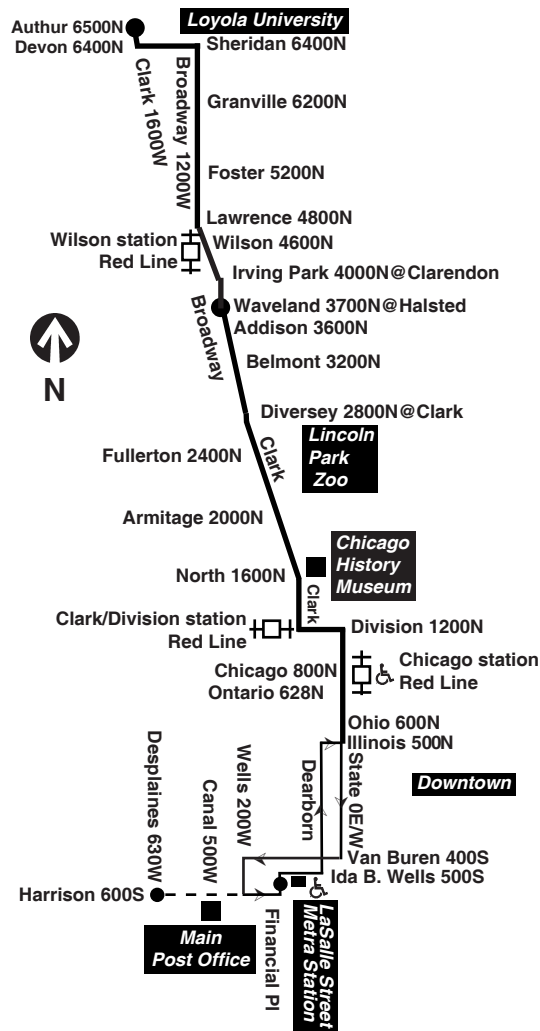

Chicago Transit Authority

36 **Broadway**

Effective June 16, 2019

Monday thru Friday

Northbound

Leave Financial/Ida B. Wells	State/Chicago	Clark/Diversey	Broadway/Waveland	Broadway/Foster	Arrive Clark/Arthur
5:01am	5:14am	5:28am	5:35am	5:45am	5:54am
5:23	5:36	5:50	5:57	6:07	6:16
5:44	5:57	6:11	6:18	6:28	6:37
6:05	6:18	6:32	6:39	6:49	6:58
6:26	6:38	6:53	6:59	7:09	7:18
6:46	6:59	7:13	7:20	7:30	7:40
7:07	7:20	7:36	7:43	7:55	8:06
7:26	7:39	7:56	8:03	8:17	8:29
7:45	7:59	8:16	8:24	8:40	8:52

36 Broadway

Southbound

Leave Clark/Arthur	Broadway/Foster	Broadway/Waveland	Clark/Diversey	State/Chicago	Arrive Financial/Ida B. Wells
-----	4:09am	4:20am	4:27am	4:43am	4:56am
4:21am	4:30	4:41	4:48	5:04	5:17
4:42	4:51	5:02	5:09	5:25	5:38
5:03	5:12	5:23	5:30	5:46	5:59
5:23	5:33	5:43	5:50	6:07	6:20
5:44	5:53	6:04	6:11	6:27	6:40
6:04	6:14	6:24	6:31	6:48	7:01
6:20	6:31	6:42	6:49	7:06	7:19
6:36	6:47	6:59	7:07	7:25	7:39
6:52	7:04	7:15	7:23	7:41	7:55
7:08	7:20	7:31	7:40	7:59	8:13
7:24	7:36	7:47	7:56	8:15	8:30
7:39	7:52	8:03	8:12	8:31	8:46
7:55	8:07	8:19	8:28	8:47	9:02
8:10	8:23	8:35	8:45	9:05	9:20
8:26	8:39	8:52	9:02	9:23	9:38
8:41	8:56	9:10	9:20	9:43	9:59
8:56	9:10	9:24	9:35	9:57	10:13
9:09	9:24	9:39	9:49	10:11	10:27
9:22	9:37	9:51	10:02	10:24	10:40
9:33	9:49	10:03	10:14	10:37	10:54
9:44	9:59	10:14	10:25	10:48	11:05
9:53	10:09	10:24	10:35	10:59	11:16
10:03	10:18	10:33	10:45	11:09	11:26
10:12	10:27	10:43	10:55	11:19	11:36
10:22	10:37	10:52	11:04	11:29	11:46
10:31	10:47	11:02	11:15	11:40	11:56

C - trip ends at Clark/Devon at time shown

H - trip begins/ends at Harrison/Desplaines at time shown

Sunday/Holiday

36 Broadway

Northbound

Table with columns: Leave Financial/Ida B. Wells, State/Chicago, Clark/Diversey, Broadway/Waveland, Broadway/Foster, Arrive Clark/Arthur. Rows include times from 5:01am to 5:45am.