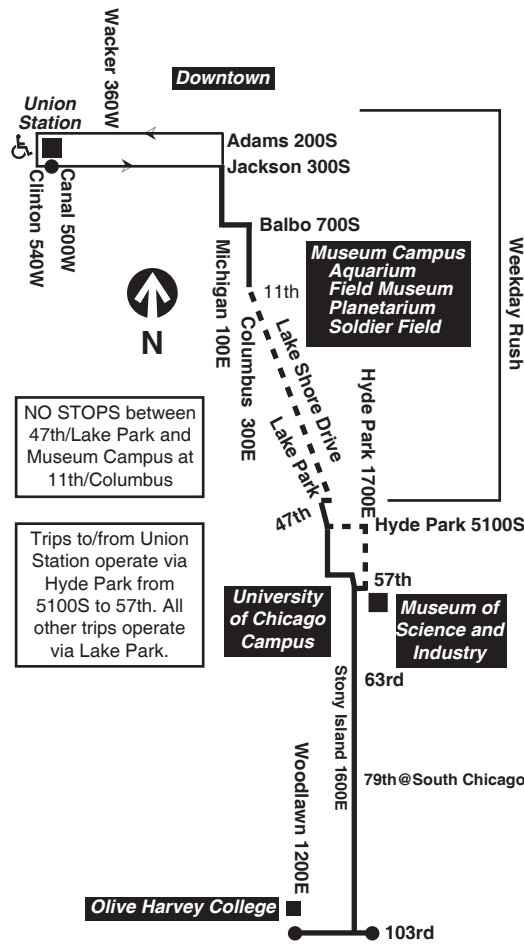

CTA Bike & Ride

Bicycle racks are available on the front exteriors of CTA buses. Bicycles can be placed on bicycle racks during normal hours of operation for each route. Racks accommodate two (2) bicycles at a time. Bicycles are also permitted on CTA trains during certain hours.

Please Stand Up

for Seniors and People with Disabilities

Federal law requires priority seating be designated for seniors and people with disabilities.

Supplementary service may be provided over portions of this route in addition to the trips shown. Please check destination signs and announcements when boarding buses.

For more Information call the RTA Travel Information Center in Chicago: 312-836-7000. Open 6am until 7pm, Monday thru Saturday.

Para obtener mayor información, en Español, llame al Centro de Información: 312-836-7000.

Chicago Transit Authority

28

Stony Island

Effective June 16, 2019

NO STOPS between 47th/Lake Park and Museum Campus at 11th/Columbus

Trips to/from Union Station operate via Hyde Park from 5100S to 57th. All other trips operate via Lake Park.

Monday thru Friday

28 Stony Island

Northbound

Lv Olive-Harvey College	Lv 103rd/ Stony Island	Stony Island/ 63rd	Arrive Lake Park/ 47th	Columbus/ 11th	Arrive Union Station
----	4:00am	4:21am	4:29am	----	----
----	4:30	4:51	4:59	----	----
----	5:00	5:21	5:29	----	----
----	5:27	5:50	6:01	----	----
----	5:52	6:15	6:26	----	----
5:50am	5:55	6:18	6:29H	6:38am	6:52am
6:03	6:08	6:31	6:42H	6:51	7:05
----	6:09	6:32	6:43	----	----
6:15	6:20	6:43	6:54H	7:03	7:17
----	6:26	6:49	7:00	----	----
6:27	6:32	6:55	7:06H	7:15	7:29
6:38	6:43	7:08	7:20H	7:30	7:45
6:48	6:53	7:20	7:34H	7:45	8:02
6:56	7:02	7:30	7:46H	7:57	8:16
7:04	7:10	7:39	7:55H	8:07	8:24C
7:12	7:17	7:46	8:03H	8:14	8:33
7:20	7:25	7:54	8:11H	8:22	8:39C
7:28	7:33	8:02	8:19H	8:30	8:47C
7:36	7:41	8:10	8:26H	8:37	8:56
7:44	7:50	8:18	8:34H	8:44	9:00C
7:54	7:59	8:26	8:41H	8:50	9:07
8:04	8:09	8:36	8:50H	8:59	9:13C
8:16	8:21	8:48	9:02H	9:11	9:25C
8:28	8:33	9:00	9:14H	9:23	9:37C
8:42	8:47	9:14	9:29H	9:38	9:52C
8:58	9:03	9:30	9:44H	9:53	10:07
9:14	9:19	9:46	9:58	----	----

then every 13 to 16 minutes to Lake Park/47th until

1:24pm	1:29pm	1:56pm	2:06pm	----	----
1:38	1:43	2:09	2:20	----	----
1:51	1:56	2:23	2:34	----	----
2:05	2:10	2:37	2:48	----	----
2:18	2:23	2:50	3:01	----	----
2:31	2:36	3:03	3:14	----	----
2:44	2:49	3:16	3:27	----	----
2:57	3:02	3:29	3:40	----	----
3:07	3:12	3:39	3:51	----	----
3:16	3:21	3:50	4:03	----	----
3:27	3:33	4:02H	4:17	4:28pm	4:48pm
3:39	3:45	4:14H	4:29	4:40	5:00
3:52	3:58	4:27H	4:42	4:53	5:13
4:06	4:12	4:41H	4:56	5:07	5:27
4:20	4:26	4:55H	5:10	5:21	5:41
4:35	4:41	5:10H	5:25	5:36	5:56
4:51	4:57	5:26H	5:41	5:52	6:12
5:07	5:13	5:42H	5:56	6:07	6:27
5:23	5:29	5:56	6:08	----	----
5:39	5:45	6:12	6:23	----	----
5:55	6:01	6:28	6:39	----	----
6:11	6:17	6:44	6:55	----	----
6:27	6:32	6:59	7:09	----	----
6:44	6:49	7:16	7:26	----	----
7:02	7:07	7:34	7:44	----	----
7:21	7:26	7:53	8:03	----	----
7:41	7:46	8:12	8:23	----	----
8:01	8:06	8:30	8:40	----	----
8:21	8:26	8:50	9:00	----	----
8:41	8:46	9:10	9:20	----	----
9:01	9:06	9:30	9:40	----	----
9:21	9:26	9:50	10:00	----	----
9:41	9:46	10:10	10:20	----	----
10:01	10:06	10:29	10:39	----	----
10:21	10:26	10:49	10:59	----	----
----	10:46	11:09	11:19	----	----
----	11:06	11:29	11:39	----	----
----	11:26	11:49	11:59	----	----
----	11:46	12:09	12:19am	----	----

C - Trip ends at Adams/Canal at time shown
H - Trip operates via Hyde Park Blvd between 5100S and 57th Street

Southbound