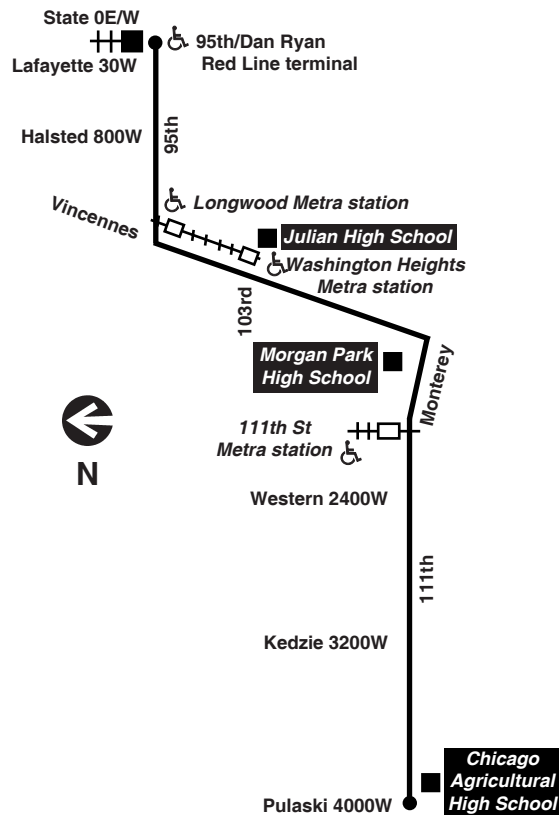

CTA Bike & Ride

Bicycle racks are available on the front exteriors of CTA buses. Bicycles can be placed on bicycle racks during normal hours of operation for each route. Racks accommodate two (2) bicycles at a time. Bicycles are also permitted on CTA trains during certain hours.

Please Stand Up

for Seniors and People with Disabilities

Federal law requires priority seating be designated for seniors and people with disabilities.

The schedules and other information in this timetable are subject to change. CTA does not assume responsibility for errors in timetables, nor for inconvenience or damage resulting from delayed trains or buses due to weather, traffic conditions, etc.

CTA operating costs are funded in part through the Regional Transportation Authority, by the federal and state governments, and the City of Chicago and County of Cook.

Supplementary service may be provided over portions of this route in addition to the trips shown. Please check destination signs and announcements when boarding buses.

For more Information call the RTA Travel Information Center in Chicago: 312-836-7000. Open 6am until 7pm, Monday thru Saturday.

Para obtener mayor información, en Español, llame al Centro de Información: 312-836-7000.

Chicago Transit Authority

112

Vincennes-111th

Effective June 16, 2019

Additional service may be provided on school days, September through June

Monday thru Friday

Eastbound

Lv 111th/ Pulaski	111th/ Western	111th/ Vincennes	103rd/ Vincennes	95th/ Vincennes	Arr 95th Red Line
4:30am	4:38am	4:42am	4:46am	4:50am	4:56am
4:50	4:58	5:02	5:06	5:10	5:16
5:10	5:18	5:22	5:26	5:30	5:36
5:28	5:36	5:40	5:44	5:48	5:54
5:45	5:53	5:58	6:02	6:06	6:13
6:01	6:09	6:14	6:18	6:22	6:29
6:16	6:24	6:29	6:33	6:37	6:44
6:30	6:38	6:43	6:47	6:51	6:58
6:43	6:51	6:57	7:01	7:06	7:13
6:56	7:05	7:11	7:16	7:21	7:29
7:10	7:19	7:25	7:30	7:35	7:43
7:26	7:35	7:41	7:46	7:51	7:59
7:42	7:51	7:57	8:02	8:07	8:15
7:58	8:07	8:13	8:18	8:23	8:31
8:14	8:23	8:29	8:34	8:38	8:46
8:30	8:39	8:44	8:48	8:52	9:00
8:46	8:55	9:00	9:04	9:08	9:16
9:02	9:11	9:16	9:20	9:24	9:32
9:19	9:28	9:33	9:37	9:41	9:49
9:38	9:47	9:52	9:56	10:00	10:08
9:47	9:56	10:01	-----	-----	-----
9:57	10:06	10:11	10:15	10:18	10:26
10:14	10:23	10:28	10:32	10:36	10:43
10:32	10:41	10:46	10:50	10:53	11:01
10:49	10:58	11:03	11:07	11:11	11:18
11:07	11:16	11:21	11:25	11:28	11:36
11:24	11:33	11:38	11:42	11:46	11:53
11:42	11:51	11:56	12:00pm	12:03pm	12:11pm
11:59	12:09pm	12:14pm	12:19	12:22	12:30
12:17pm	12:26	12:32	12:36	12:40	12:47
12:34	12:44	12:49	12:54	12:57	1:05
12:52	1:01	1:07	1:11	1:15	1:22
1:09	1:18	1:24	1:28	1:32	1:39
1:26	1:35	1:41	1:45	1:49	1:56
1:43	1:52	1:58	2:02	2:06	2:14
1:59	2:09	2:15	2:19	2:23	2:31
2:15	2:25	2:31	2:35	2:39	2:47
2:31	2:41	2:47	2:51	2:55	3:03
2:47	2:57	3:04	3:08	3:12	3:21
3:02	3:12	3:20	3:25	3:29	3:38
3:14	3:24	3:32	3:37	3:41	3:50
3:26	3:36	3:44	3:49	3:53	4:02
3:39	3:49	3:57	4:01	4:06	4:15
3:54	4:04	4:11	4:15	4:19	4:27
4:10	4:20	4:27	4:31	4:35	4:43
4:26	4:36	4:43	4:47	4:51	4:59
4:42	4:52	4:58	-----	-----	-----
4:42	4:52	4:58	5:02	5:06	5:14
4:59	5:09	5:15	5:19	5:23	5:30
5:16	5:26	5:32	5:36	5:40	5:47
5:35	5:45	5:51	5:55	5:59	6:06
5:54	6:04	6:10	-----	-----	-----
5:55	6:05	6:11	6:15	6:19	6:26
6:15	6:25	6:30	6:34	6:38	6:46
6:35	6:44	6:49	6:53	6:56	7:03
6:56	7:05	7:10	7:14	7:17	7:24
7:19	7:28	7:33	7:37	7:40	7:47
7:20	7:29	7:34	-----	-----	-----
7:42	7:51	7:56	8:00	8:03	8:10
8:05	8:14	8:19	8:23	8:26	8:33
8:28	8:37	8:42	8:46	8:49	8:56
8:51	8:59	9:04	9:08	9:11	9:18
9:14	9:22	9:27	9:31	9:34	9:41
9:37	9:45	9:50	9:54	9:57	10:04
10:00	10:08	10:12	10:16	10:19	10:25
10:23	10:31	10:35	10:39	10:42	10:48
10:46	10:54	10:58	-----	-----	-----

112 Vincennes-111th

Westbound