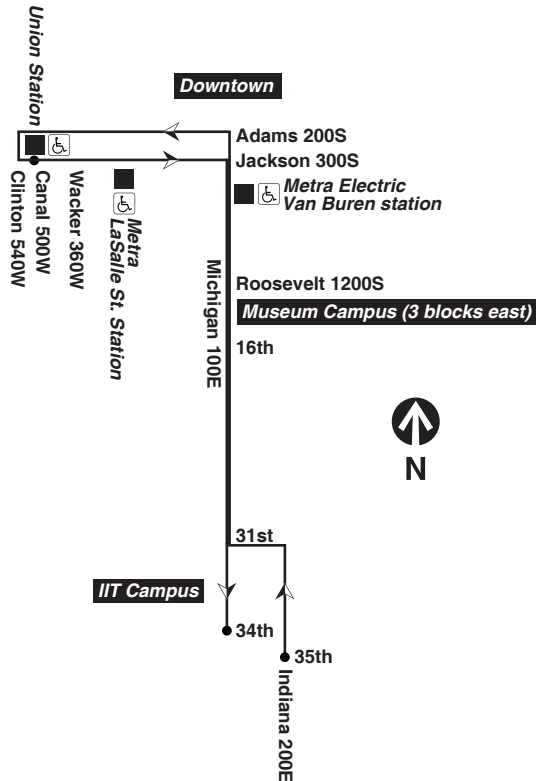

Para obtener mayor información, en Español, llame al Centro de Información: 312-836-7000.

Chicago Transit Authority

Bronzeville/Union Station

Effective June 17, 2019

Monday thru Friday

1 Bronzeville/Union Station

Northbound

Leave 35th/ Indiana	16th/ Michigan	Van Buren/ Michigan	Arrive Adams/ Canal	Arrive Union Station
5:40am	5:49am	5:57am	6:04am	6:06am
5:55	6:05	6:12	6:19	6:21
6:10	6:20	6:28	6:36	6:38
6:24	6:34	6:42	6:50	6:52
6:37	6:48	6:56	7:05	7:07
6:48	6:59	7:07	7:17	7:19
6:57	7:08	7:17	7:27	----
7:06	7:17	7:26	7:36	7:38
7:14	7:25	7:34	7:44	7:46
7:22	7:33	7:42	7:52	7:54
7:30	7:41	7:50	8:00	----
7:37	7:48	7:57	8:07	----
7:44	7:55	8:04	8:14	8:16
7:51	8:03	8:12	8:22	----
7:58	8:10	8:20	8:30	8:32
8:05	8:18	8:27	8:37	----
8:14	8:26	8:36	8:46	8:48
8:24	8:36	8:46	8:56	----
8:35	8:47	8:56	9:06	----
8:48	8:58	9:07	9:16	----
9:06	9:15	9:23	9:31	----
then no service until				
2:25pm	2:34pm	2:42pm	2:50pm	2:52pm
2:45	2:54	3:02	3:11	3:13
3:05	3:14	3:23	3:32	3:34
3:25	3:34	3:43	3:52	3:54
3:40	3:49	3:58	4:07	4:09
3:55	4:04	4:13	4:22	4:24
4:10	4:19	4:28	4:37	4:39
4:25	4:34	4:43	4:52	4:54
4:40	4:49	4:58	5:07	5:09
4:55	5:04	5:13	5:22	5:24
5:10	5:19	5:27	5:36	5:38
5:25	5:34	5:42	5:50	5:52
5:40	5:49	5:57	6:05	6:07
5:55	6:04	6:12	6:20	6:22
6:15	6:24	6:32	6:40	6:42

Southbound

Leave Union Station	Van Buren/ Michigan	16th/ Michigan	Arrive 34th/ Michigan
6:10am	6:20am	6:27am	6:34am
6:26	6:36	6:43	6:50
6:43	6:53	7:00	7:07
6:58	7:08	7:15	7:22
7:13	7:23	7:30	7:37
7:28	7:39	7:46	7:53
7:44	7:56	8:02	8:09
8:01	8:14	8:20	8:27
8:21	8:34	8:40	8:48
8:41	8:52	9:00	9:09
9:01	9:12	9:20	9:29
then no service until			
3:00pm	3:12pm	3:20pm	3:29pm
3:20	3:33	3:41	3:50
3:40	3:53	4:01	4:10
4:00	4:13	4:22	4:31
4:17	4:31	4:40	4:49
4:32	4:46	4:55	5:04
4:46	5:00	5:09	5:18
4:59	5:14	5:23	5:33
5:10	5:25	5:35	5:46
5:20	5:36	5:46	5:57
5:30	5:46	5:56	6:07
5:44	6:00	6:10	6:21
5:58	6:14	6:24	6:35
6:15	6:29	6:38	6:48
6:32	6:45	6:53	7:01
6:50	7:03	7:11	7:19