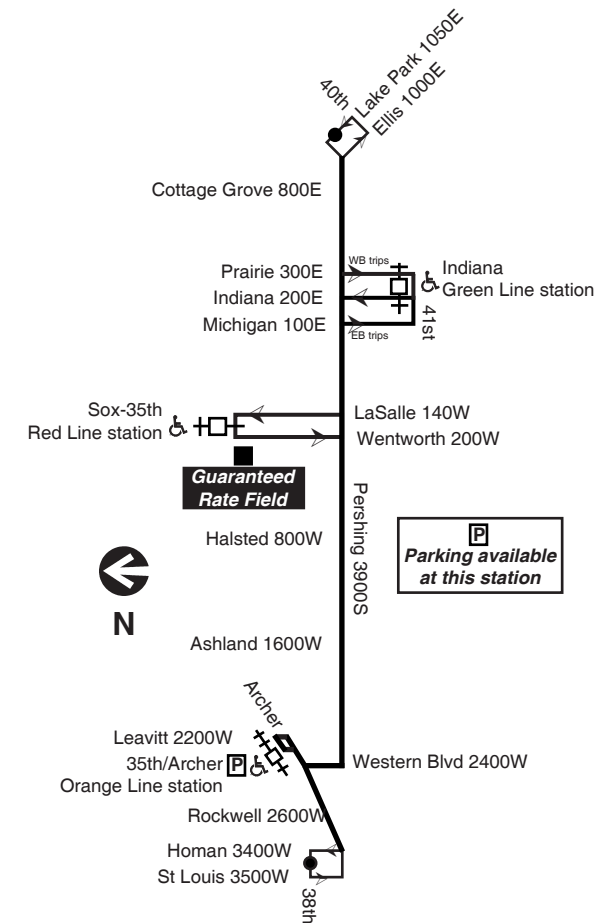

Chicago Transit Authority

39
Pershing

Effective December 16, 2018