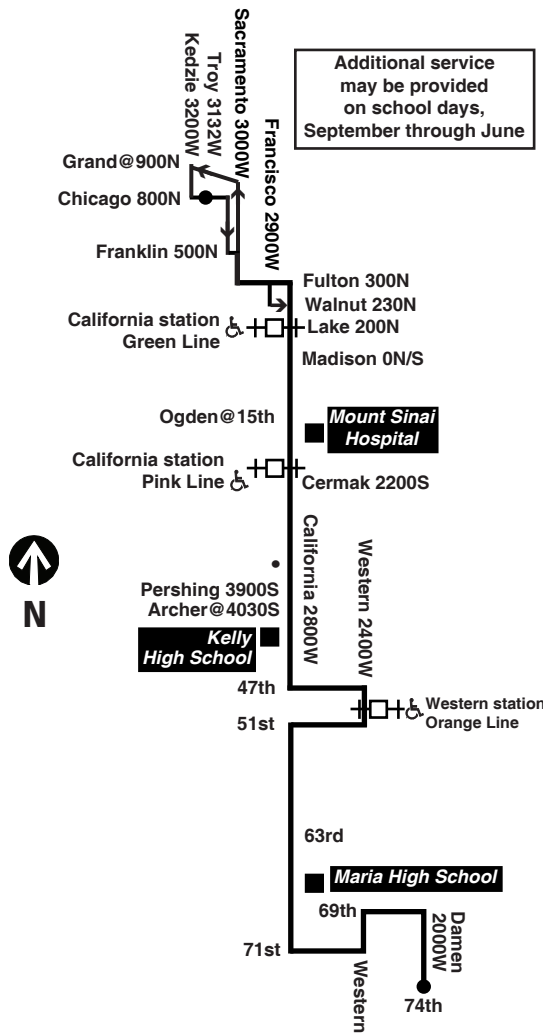

CTA Bike & Ride

Bicycle racks are available on the front exteriors of CTA buses. Bicycles can be placed on bicycle racks during normal hours of operation for each route. Racks accommodate two (2) bicycles at a time. Bicycles are also permitted on CTA trains during certain hours.

Please Stand Up

for Seniors and People with Disabilities

Federal law requires priority seating be designated for seniors and people with disabilities.

The schedules and other information in this timetable are subject to change. CTA does not assume responsibility for errors in timetables, nor for inconvenience or damage resulting from delayed trains or buses due to weather, traffic conditions, etc.

Supplementary service may be provided over portions of this route in addition to the trips shown. Please check destination signs and announcements when boarding buses.

CTA operating costs are funded in part through the Regional Transportation Authority, by the federal and state governments, and the City of Chicago and County of Cook.

For more information call the RTA Travel Information Center in Chicago: 312-836-7000. Open 6am until 7pm, Monday thru Saturday.

Para obtener mayor información, en Español, llame al Centro de Información: 312-836-7000.

Chicago Transit Authority

94

South California

Effective September 2, 2018

Additional service may be provided on school days, September through June

Monday thru Friday

Northbound

Leave 74th/ Damen	59th/ California	Western Orange Line station	Pershing/ California	Ogden/ California	Arrive Chicago/ Troy
3:51am	4:05am	4:12am	4:19am	4:29am	4:43am
4:10	4:24	4:32	4:39	4:51	5:06
4:25	4:39	4:47	4:54	5:06	5:21
4:40	4:55	5:03	5:11	5:23	5:39
4:55	5:10	5:18	5:26	5:39	5:55
5:10	5:25	5:33	5:41	5:54	6:10
5:24	5:39	5:47	5:55	6:08	6:24
5:37	5:52	6:00	6:08	6:21	6:37
5:50	6:05	6:14	6:22	6:36	6:52
6:00	6:16	6:25	6:34	6:48	7:04
6:09	6:25	6:34	6:43	6:57	7:13
6:17	6:33	6:42	6:51	7:05	7:21
6:25	6:41	6:50	6:59	7:13	7:29
6:32	6:48	6:57	7:06	7:20	7:36
6:39	6:55	7:04	7:14	7:28	7:44
6:46	7:03	7:12	7:22	7:37	7:54
6:53	7:10	7:19	7:29	7:45	8:02
7:00	7:17	7:26	7:36	7:52	8:09
7:07	7:24	7:33	7:44	8:00	8:17
7:15	7:32	7:42	7:53	8:09	8:27
7:23	7:40	7:50	8:01	8:18	8:36
7:32	7:49	7:59	8:10	8:27	8:45
7:41	7:58	8:08	8:19	8:36	8:54
7:50	8:07	8:17	8:28	8:45	9:03
7:59	8:16	8:26	8:37	8:54	9:12
8:09	8:26	8:36	8:47	9:04	9:22
8:20	8:37	8:47	8:57	9:14	9:32
8:33	8:49	8:59	9:09	9:26	9:44
8:46	9:02	9:12	9:22	9:39	9:56
8:59	9:15	9:25	9:34	9:51	10:09
9:12	9:28	9:37	9:46	10:03	10:20
9:26	9:42	9:51	10:00	10:17	10:34
9:40	9:56	10:05	10:14	10:31	10:48

then every 15 minutes until

11:55	12:11pm	12:20pm	12:29pm	12:46pm	1:03pm
12:08pm	12:24	12:33	12:42	12:59	1:16
12:20	12:36	12:45	12:54	1:11	1:28
12:32	12:48	12:57	1:06	1:23	1:40
12:43	12:59	1:08	1:17	1:34	1:51
12:54	1:10	1:19	1:28	1:45	2:02
1:04	1:20	1:29	1:38	1:55	2:12

then every 10 to 11 minutes until

2:35	2:51	3:01	3:12	3:31	3:49
2:46	3:02	3:12	3:23	3:42	4:00
2:56	3:12	3:22	3:33	3:52	4:10
3:07	3:23	3:33	3:44	4:03	4:21
3:18	3:34	3:44	3:55	4:14	4:32

then every 12 to 13 minutes until

5:10	5:26	5:36	5:47	6:04	6:22
5:24	5:40	5:49	6:00	6:17	6:35
5:38	5:53	6:02	6:13	6:28	6:45
5:52	6:07	6:16	6:27	6:42	6:59
6:06	6:22	6:30	6:41	6:56	7:13
6:21	6:36	6:45	6:55	7:09	7:25
6:36	6:51	6:59	7:09	7:23	7:39
6:52	7:07	7:15	7:25	7:39	7:55
7:10	7:25	7:33	7:43	7:57	8:13
7:31	7:46	7:54	8:03	8:16	8:32
7:52	8:07	8:15	8:24	8:37	8:52
8:13	8:28	8:36	8:44	8:56	9:11
8:34	8:49	8:57	9:05	9:17	9:32
8:55	9:10	9:18	9:26	9:38	9:53
9:16	9:31	9:39	9:47	9:59	10:14
9:37	9:52	9:59	10:07	10:18	10:32
9:59	10:14	10:21	10:29	10:40	10:54
10:22	10:36	10:43	10:50	11:00	11:14
10:52	11:06	11:13	11:20	11:30	11:44

94 South California

Southbound

Leave Chicago/ Troy	Ogden/ California	Pershing/ California	Western Orange Line station	59th/ California	Arrive 74th/ Damen
4:56am	5:09am	5:21am	5:30am	5:38am	5:53am
5:16	5:29	5:41	5:50	5:58	6:14
5:33	5:47	5:59	6:07	6:15	6:32
5:49	6:03	6:16	6:25	6:33	6:50
6:04	6:18	6:31	6:40	6:48	7:05
6:19	6:33	6:46	6:55	7:03	7:20
6:34	6:48	7:01	7:10	7:18	7:35
6:48	7:02	7:15	7:24	7:32	7:49
7:00	7:15	7:29	7:39	7:47	8:04
7:11	7:26	7:40	7:50	7:58	8:15
7:20	7:35	7:49	7:59	8:07	8:24
7:28	7:43	7:58	8:07	8:15	8:32
7:35	7:50	8:05	8:15	8:23	8:40