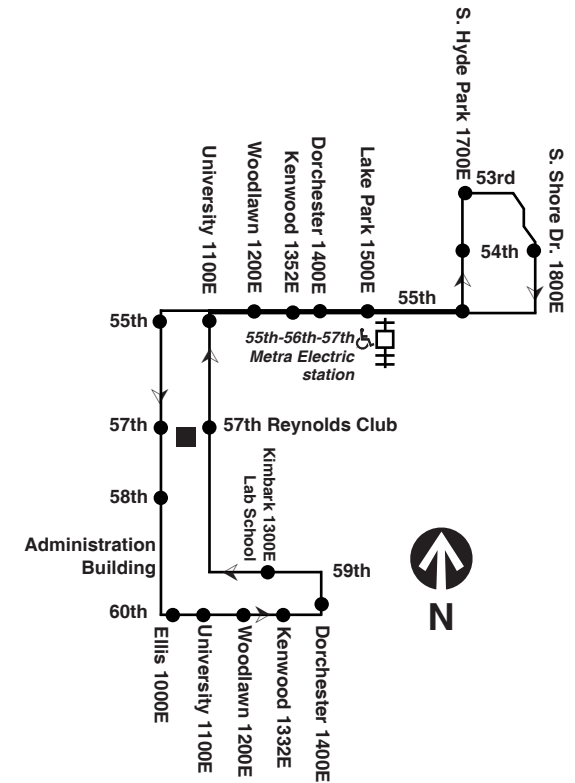

For more information call the RTA Travel Information Center in Chicago: 312-836-7000. Open 6am until 7pm, Monday thru Saturday.

Para obtener mayor información, en Español, llame al Centro de Información: 312-836-7000.

Chicago Transit Authority

171

University of Chicago/ Hyde Park

Effective September 2, 2018

**OPERATES DAILY
SEPTEMBER THROUGH MID-JUNE**

Weekdays 171 U of C/Hyde Park

Southbound		Northbound	
Leave Shore Dr. /54th	Arrive 60th/ University	Leave 60th/ University	Arrive Shore Dr. /54th
7:32am	7:45am	7:50am	8:02am
7:47	8:00	8:05	8:17
8:02	8:15	8:20	8:32
8:17	8:30	8:35	8:47
8:32	8:45	8:50	9:02
8:42	8:55	9:00	9:12
8:52	9:05	9:10	9:22
9:02	9:15	9:20	9:32
9:12	9:25	9:35	9:47
9:22	9:35	9:50	10:02
9:32	9:45	10:05	10:17
9:47	10:00	10:20	10:32
10:02	10:15	10:35	10:47
10:17	10:30	10:50	11:02
10:32	10:45	11:05	11:17
10:47	11:00	11:20	11:32
11:02	11:15	11:50	12:02pm
11:32	11:45	12:20pm	12:32
12:02pm	12:15pm	12:50	1:02
12:32	12:45	1:20	1:32
1:02	1:15	1:50	2:02
1:32	1:45	2:20	2:32
2:02	2:15	2:50	3:02
2:32	2:45	3:20	3:32
3:02	3:15	3:35	3:47
3:17	3:30	3:50	4:02
3:32	3:45	4:05	4:17
3:47	4:00	4:20	4:32
4:02	4:15	4:35	4:47
4:17	4:30	4:50	5:02
4:32	4:45	5:05	5:17
4:47	5:00	5:20	5:32
5:02	5:15	5:35	5:47
5:17	5:30	5:50	6:02
5:32	5:45	6:05	6:17
5:47	6:00	6:20	6:32
6:02	6:15		