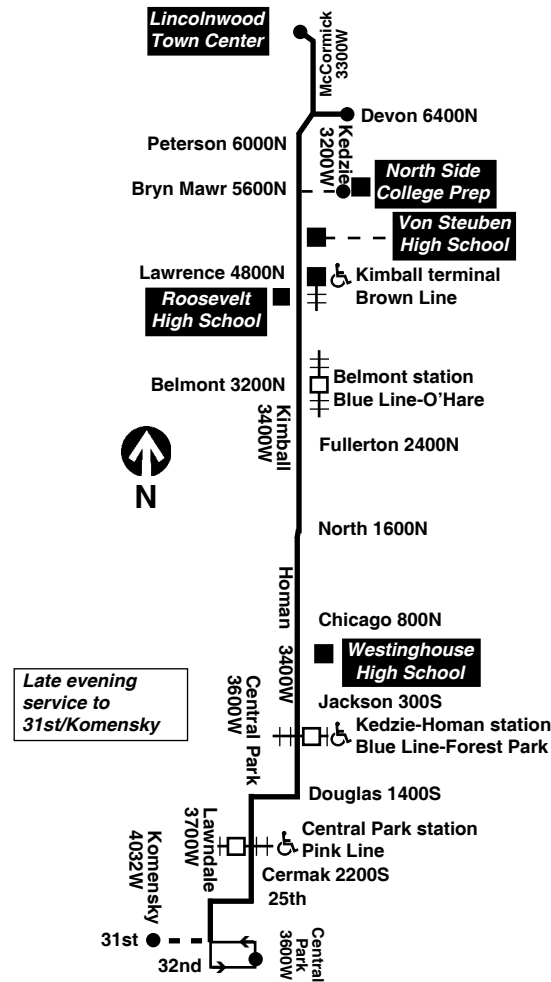

CTA Bike & Ride

Bicycle racks are available on the front exteriors of CTA buses. Bicycles can be placed on bicycle racks during normal hours of operation for each route. Racks accommodate two (2) bicycles at a time. Bicycles are also permitted on CTA trains during certain hours.

Please Stand Up &

for Seniors and People with Disabilities

Federal law requires priority seating be designated for seniors and people with disabilities.

The schedules and other information in this timetable are subject to change. CTA does not assume responsibility for errors in timetables, nor for inconvenience or damage resulting from delayed trains or buses due to weather, traffic conditions, etc.

Supplementary service may be provided over portions of this route in addition to the trips shown. Please check destination signs and announcements when boarding buses.

CTA operating costs are funded in part through the Regional Transportation Authority, by the federal and state governments, and the City of Chicago and County of Cook.

For more information call the RTA Travel Information Center in Chicago: 312-836-7000. Open 6am until 7pm every day.

Para obtener mayor información, en Español, llame al Centro de Información: 312-836-7000.

Chicago Transit Authority

82

Kimball/Homan

Effective June 17, 2018

Additional service may be provided on school days, September through June

Monday thru Friday

Northbound

Leave 31st/Central Pk	Leave Central Pk/Cermak	Homan/Jackson	Kimball/Fullerton	Lawrence Brown Line	Arrive Devon/Kedzie	Arrive Lincolnwood Town Center
----	4:04C	4:05am	4:21am	4:35am	4:45am	----
----	4:24C	4:25	4:41	4:55	5:05	----
4:30am	4:35	4:45	5:01	5:16	5:26	----
----	4:59C	5:00	5:16	5:31	5:41	----
4:57	5:02	5:12	5:29	5:47	5:58	----
----	5:21C	5:22	5:39	5:58	6:10	----
5:15	5:20	5:30	5:47	6:06	6:18	----
----	5:36C	5:37	5:55	6:14	6:27	----
5:28	5:34	5:44	6:02	6:22	6:35	----
----	5:49C	5:50	6:08	6:28	6:42	----
----	5:46	5:56	6:14	6:34	6:48	----
----	6:01C	6:02	6:20	6:40	6:54	----
5:51	5:57	6:08	6:26	6:47	7:02	----
----	6:13C	6:14	6:33	6:55	7:10	----
6:09	6:09	6:20	6:39	7:01	7:16	----
----	6:15	6:26	6:45	7:07	7:22	----
6:23	6:22	6:33	6:52	7:14	7:29	----
----	6:29	6:40	6:59	7:21	7:36	----
----	6:36	6:47	7:06	7:28	7:43	----
6:37	6:43	6:55	7:14	7:36	7:51	----

then every 7 to 8 minutes to Devon/Kedzie until
7:34 7:40 7:54 8:14 8:35 8:49 ----
7:42 7:48 8:02 8:22 8:43 8:57 ----
7:52 7:58 8:12 8:32 8:53 ---- 9:08am

then every 9 to 13 minutes to Lincolnwood Town Center until

11:33	11:39	11:51	12:12pm	12:32pm	----	12:48pm
----	11:59C	12:00pm	12:21	12:41	----	12:57
11:51	11:57	12:09	12:30	12:50	----	1:06
12:00pm	12:06pm	12:18	12:39	12:59	----	1:15
12:09	12:15	12:27	12:48	1:08	----	1:24
12:18	12:24	12:36	12:57	1:17	----	1:33
----	12:44C	12:45	1:06	1:26	----	1:42
12:36	12:42	12:54	1:15	1:35	----	1:51
12:44	12:50	1:02	1:23	1:43	----	1:59
----	1:10C	1:11	1:32	1:52	----	2:08
1:00	1:06	1:18	1:39	1:59	----	2:15
----	1:23C	1:24	1:45	2:05	----	2:21
1:16	1:22	1:34	1:56	2:17	----	2:33
----	1:38C	1:39	2:01	2:23	2:38	----
1:26	1:32	1:45	2:07	2:29	----	2:45
----	1:49C	1:50	2:12	2:35	2:51	----
1:42	1:48	1:55	2:17	2:40	----	2:56
----	2:06C	2:07	2:29	2:52	----	3:08
1:54	2:00	2:13	2:35	2:58	----	3:14
----	2:18C	2:19	2:41	3:04	----	3:20
2:06	2:12	2:25	2:47	3:10	----	3:26
----	2:30C	2:31	2:53	3:16	----	3:32
2:18	2:24	2:37	3:00	3:24	----	3:40
----	2:42C	2:43	3:06	3:30	----	3:46
2:30	2:36	2:49	3:12	3:36	----	3:53
2:36	2:42	2:55	3:18	3:42	----	3:59
----	3:00C	3:01	3:24	3:49	----	4:06
2:48	2:54	3:08	3:31	3:56	----	4:13
2:54	3:00	3:14	3:37	4:03	----	4:20
----	3:20C	3:21	3:44	4:10	----	4:27
3:08	3:14	3:28	3:51	4:17	----	4:34

then every 8 to 20 minutes to Lincolnwood Town Center until
8:20 8:25 8:35 8:54 9:09 ---- 9:23
8:40 8:45 8:55 9:13 9:28 ---- 9:42
9:00K 9:06 9:16 9:34 9:48 9:59 ----

then every 22 minutes to Devon/Kedzie until

11:34K	11:40	11:48	12:03am	12:17am	12:28am	----
11:56K	12:02am	12:10	12:25	12:39	12:50	----
12:18K	12:24	12:32	12:47	1:01	1:12	----
12:26K	12:32	12:40	----	----	----	----
12:46K	12:52	1:00	----	----	----	----
1:07K	1:13	1:21	----	----	----	----
1:29K	1:35	1:43	----	----	----	----

K - trip begins/ends at 31st/Komensky at time shown

82 Kimball/Homan

Southbound