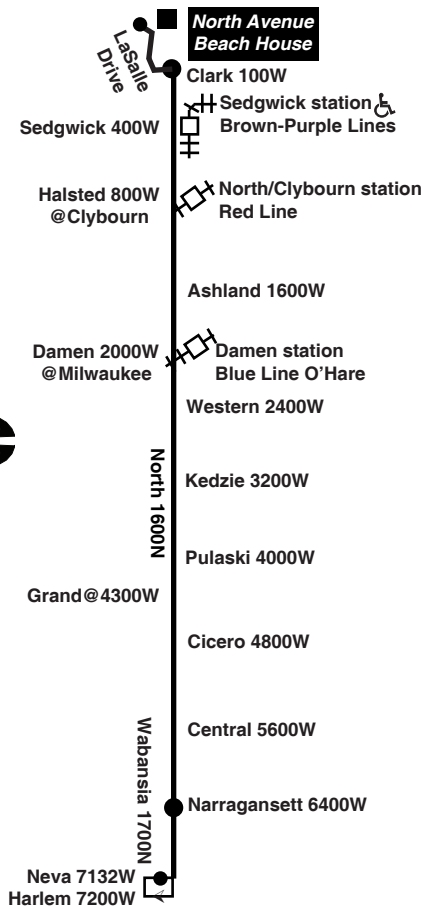

CTA Bike & Ride

Bicycle racks are available on the front exteriors of CTA buses. Bicycles can be placed on bicycle racks during normal hours of operation for each route. Racks accommodate two (2) bicycles at a time. Bicycles are also permitted on CTA trains during certain hours.

Please Stand Up &

for Seniors and People with Disabilities

Federal law requires priority seating be designated for seniors and people with disabilities.

The schedules and other information in this timetable are subject to change. CTA does not assume responsibility for errors in timetables, nor for inconvenience or damage resulting from delayed trains or buses due to weather, traffic conditions, etc.

Supplementary service may be provided over portions of this route in addition to the trips shown. Please check destination signs and announcements when boarding buses.

CTA operating costs are funded in part through the Regional Transportation Authority, by the federal and state governments, and the City of Chicago and County of Cook.

For more Information call the RTA Travel Information Center in Chicago: 312-836-7000. Open 6am until 7pm every day.

Para obtener mayor información, en Español, llame al Centro de Información: 312-836-7000.

Chicago Transit Authority

72

North

Effective June 17, 2018

Summer service to North Avenue Beach

Monday thru Friday

Eastbound

Leave North/Neva	Leave North/Narragansett	North/Pulaski	Damen/Milwaukee/Blue Line	Arrive North/Clark	Arrive North Av. Beach
----	3:26C	3:30am	3:42am	3:55am	----
----	3:56C	4:00	4:12	4:25	----
4:09am	4:12	4:25	4:38	4:52	----
4:31	4:34	4:48	5:02	5:17	----
4:51	4:54	5:08	5:22	5:37	----
5:07	5:10	5:24	5:38	5:53	----
5:22	5:25	5:39	5:53	6:08	----
5:37	5:40	5:54	6:08	6:24	----
5:47	5:50	6:05	6:21	6:37	----
5:57	6:01	6:17	6:34	6:51	----
6:05	6:09	6:25	6:42	6:59	----
6:12	6:16	6:32	6:49	7:06	----
6:18	6:22	6:38	6:55	7:12	----
----	6:28C	6:44	7:01	7:18	----
6:30	6:34	6:50	7:07	7:24	----
----	6:39C	6:55	7:13	7:31	----
6:40	6:45	7:02	7:20	7:38	----
----	6:50C	7:07	7:26	7:44	----
6:50	6:54	7:11	7:31	7:50	----
----	6:59C	7:17	7:37	7:56	----
6:59	7:04	7:22	7:43	8:03	----
----	7:09C	7:27	7:48	8:08	----
7:10	7:15	7:33	7:54	8:14	----
7:16	7:21	7:39	8:00	8:20	----
----	7:27	7:45	8:06	8:26	----
7:28	7:33	7:51	8:12	8:32	----
7:35	7:40	7:58	8:19	8:39	----
----	7:47	8:05	8:26	8:46	----
----	8:01C	8:08	8:29	8:49	----
7:49	7:54	8:12	8:33	8:53	8:56am
7:56	8:01	8:19	8:40	9:00	9:03
----	8:08	8:26	8:47	9:07	9:10
8:11	8:16	8:34	8:55	9:15	9:18
then every 9 to 12 minutes from Neva to North Ave. Beach until					
11:21	11:25	11:43	12:01pm	12:19pm	12:22pm
11:32	11:36	11:54	12:12	12:30	12:33
11:43	11:47	12:06pm	12:24	12:43	12:46
then every 9 to 11 minutes from Neva to North Ave. Beach until					
1:55pm	1:59pm	2:19	2:38	2:57	3:00
2:03	2:07	2:27	2:46	3:05	3:08
2:17	2:21	2:41	3:00	3:19	3:22
2:23	2:27	2:47	3:06	3:25	3:28
2:36	2:40	3:00	3:19	3:38	3:41
2:49	2:53	3:13	3:32	3:51	3:54
2:56	3:00	3:20	3:39	3:58	4:01
3:09	3:13	3:33	3:52	4:11	4:14
3:22	3:26	3:46	4:05	4:24	4:27
3:28	3:32	3:52	4:11	4:30	4:33
3:40	3:44	4:05	4:24	4:43	4:46
3:51	3:55	4:16	4:35	4:55	4:58
4:03	4:08	4:29	4:48	5:09	5:12
4:09	4:14	4:35	4:54	5:15	5:18
4:16	4:21	4:42	5:01	5:22	5:25
then every 8 to 14 minutes from Neva to North Ave. Beach until					
7:53	7:57	8:15	8:33	8:51	8:54
8:09	8:13	8:30	8:47	9:04	9:07
8:26	8:30	8:45	9:01	9:17	9:20
8:42	8:46	9:01	9:17	9:33	----
then every 16 to 20 minutes from Neva to Clark until					
12:09am	12:12am	12:24am	12:36am	12:49am	----
12:29	12:32	12:44	12:56	1:09	----
12:49	12:52	1:04	1:16	1:29	----
12:51	12:54	1:06	----	----	----
1:11	1:14	1:26	----	----	----
1:31	1:34	1:46	----	----	----

C - Trip begins at Cicero at time shown

72 North

Westbound