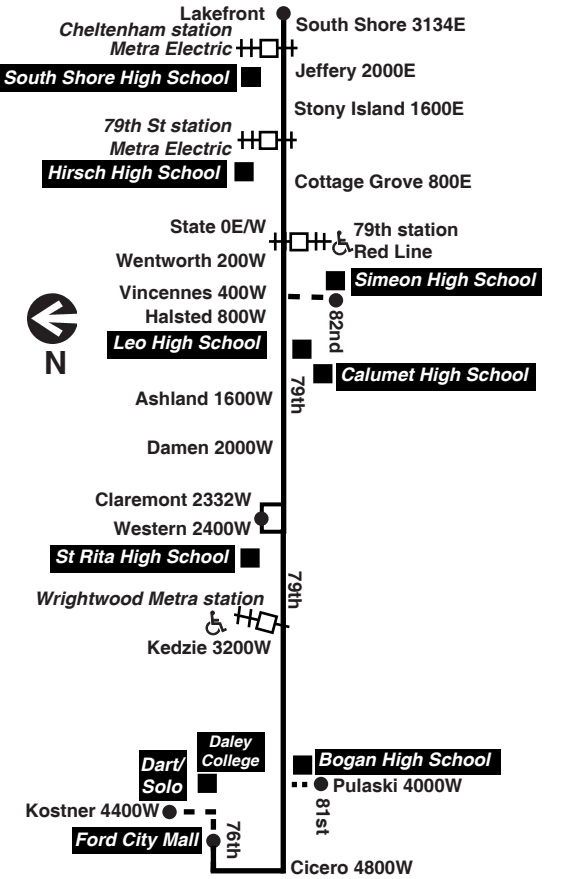

Sundays/Holidays: Trips leave Dart/Solo every 12 to 15 minutes between 6:18am - 7:27am and every 8 minutes between 6:37pm - 7:33pm. Also trips at 11:02pm and 11:12pm.

79 79th service from Simeon High School
School days only, September through June

Westbound

Lv 82nd/Vincennes	79th/Halsted	79th/Ashland	79th/Western	79th/Pulaski	Arr Ford City
2:35U	2:39pm	2:46pm	2:53pm	3:05pm	3:12pm
3:38M	3:42	3:50	3:57	4:11	4:18

Eastbound

Lv 82nd/Vincennes	79th/Red Line	Cottage Grove	79th/Jeffery	Arr 79th/Lakefront
2:30U	2:36pm	2:44pm	2:55pm	3:05pm
2:40U	2:46	2:54	3:05	3:15
3:33M	3:39	3:48	4:00	4:10
3:43M	3:49	3:59	4:10	4:20

M - Trip runs Monday thru Friday except Tuesday
U - Trip runs Tuesday only

Please Stand Up **for Seniors and People with Disabilities**
Federal law requires priority seating be designated for seniors and people with disabilities.

Supplementary service may be provided over portions of this route in addition to the trips shown. Please check destination signs and announcements when boarding buses.

For more Information call the RTA Travel Information Center in Chicago: 312-836-7000. Open 6am until 7pm every day.

Para obtener mayor información, en Español, llame al Centro de Información: 1-312-836-7000.

Chicago Transit Authority

79th

Effective March 25, 2018

Additional service may be provided on school days, September through June

N79 Night Owl Service
Lakefront to Western

transitchicago.com

Monday thru Friday

Eastbound

Leave Ford City*	79th/Pulaski	Leave 79th/Western	79th/Ashland	79th/Red Line	79th/Jeffery	Arrive 79th/Lakefront
-----	-----	3:00N	3:05am	3:16am	3:28am	3:35am
-----	-----	3:30N	3:35	3:46	3:58	4:05
-----	-----	4:00N	4:03W	4:06	4:18	4:25
-----	-----	-----	4:05	4:16	4:28	4:35
-----	-----	-----	4:23W	4:26	4:38	4:45
-----	-----	-----	4:33W	4:36	4:48	4:55
-----	-----	4:30N	4:35	4:46	4:58	5:05
-----	-----	4:45	4:50	5:01	5:13	5:20
-----	-----	-----	5:05W	5:08	5:20	5:28
-----	-----	5:00	5:05	5:16	5:28	5:35
-----	-----	-----	5:19W	5:22	5:34	5:41
-----	-----	5:12	5:17	5:28	5:40	5:47
-----	-----	5:24	5:29	5:40	5:52	6:00
-----	-----	-----	5:42W	5:45	5:57	6:05
5:19am	5:25am	5:35	5:40	5:52	6:05	6:12
-----	-----	-----	5:54W	5:57	6:09	6:16
-----	-----	5:46	5:52	6:04	6:17	6:24
-----	-----	-----	6:05W	6:08	6:21	6:28
5:38	5:45	5:55	6:01	6:14	6:27	6:34
-----	-----	-----	6:15W	6:18	6:31	6:38
-----	-----	6:05	6:11	6:24	6:37	6:44
-----	-----	-----	6:25W	6:27	6:40	6:47
5:57	6:04	6:14	6:20	6:33	6:46	6:53
-----	-----	-----	6:34W	6:36	6:49	6:56
-----	-----	6:22	6:28	6:41	6:54	7:01
-----	-----	-----	6:42W	6:44	6:57	7:04
6:11	6:18	6:29	6:35	6:48	7:02	7:09
-----	-----	-----	6:49W	6:51	7:05	7:12
-----	-----	6:35	6:41	6:54	7:08	7:15
6:23	6:30	6:42	6:48	7:02	7:17	7:24
-----	-----	6:47	6:54	7:07	7:23	7:31
6:33	6:40	6:52	6:59	7:12	7:28	7:36

then every 5 to 10 minutes from Ford City and every 4 to 5 minutes from Western until

7:39	7:47	7:59	8:06	8:21	8:39	8:48
7:44	7:52	8:04	8:11	8:26	-----	-----
-----	-----	8:07	8:14	8:29	8:47	8:56
7:49	7:57	8:09	8:16	8:31	8:49	8:58

then every 5 to 11 minutes from Ford City and every 5 to 7 minutes from Western until

8:58	9:05	9:17	9:23	9:38	9:57	10:06
-----	-----	9:24	9:30	9:45	10:04	10:13
9:12	9:19	9:30	9:37	9:52	10:10	10:19
9:19	9:26	9:37	9:44	9:59	10:17	10:26

then every 6 to 15 minutes from Ford City and every 6 to 8 minutes from Western until

2:30pm	2:38pm	2:51pm	2:58pm	3:15pm	3:34pm	3:44pm
2:41	2:50	3:02	3:10	3:26	3:46	3:56

then every 3 to 11 minutes from Ford City and every 3 to 6 minutes from Western until

5:41	5:51	6:03	6:10	6:26	6:45	6:54
-----	-----	6:08	6:16	6:31	6:51	7:00
5:53	6:02	6:14	6:22	6:37	6:57	7:06

then every 7 to 16 minutes from Ford City and every 6 to 9 minutes from Western until

8:36	8:43	8:53	8:59	9:14	9:30	9:38
8:45	8:52	9:02	9:08	9:23	9:39	9:47
8:54	9:01	9:11	9:17	9:32	9:48	9:56

then every 10 to 11 minutes from Ford City to 79/Lakefront until

11:35	11:42	11:52	11:57	12:10am	12:25am	12:33am
11:41	11:48	11:57	12:03am	12:14	-----	-----
11:47	11:54	12:03am	12:09	12:20	12:34	12:42

then every 12 minutes from Ford City to 79/Lakefront until

12:59am	1:05am	1:14	1:19	1:30	1:41	1:49
-----	-----	1:30N	1:35	1:45	1:57	2:04
1:29	1:35	1:44	1:49	2:00	2:11	2:19
-----	-----	2:00N	2:05	2:15	2:27	2:34
1:59	2:05	2:14	2:19	2:30	2:41	2:49
-----	-----	2:25N	2:30	2:40	-----	-----
-----	-----	2:30N	2:35	2:45	2:57	3:04

N - N79 Night Bus
am light face pm bold face

79 79th

Westbound