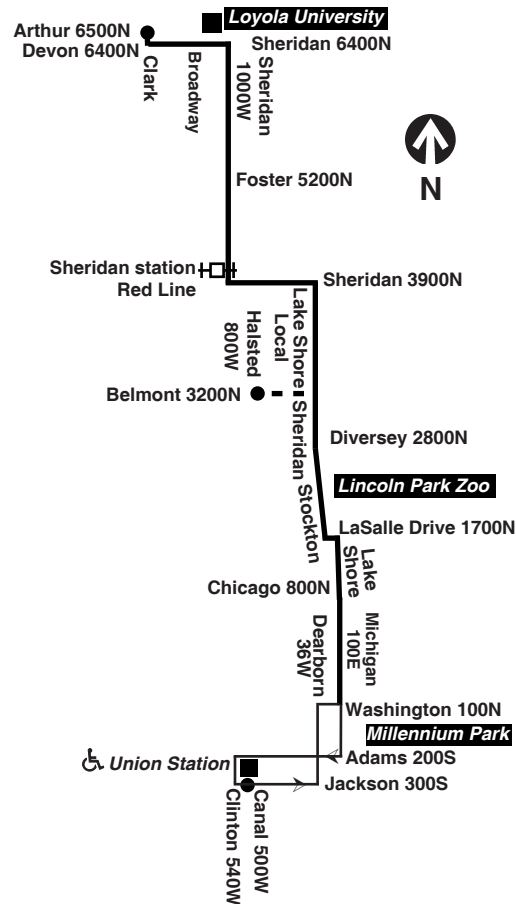

Other Express Service
Route 147 Outer Drive Express runs daily between Howard Terminal and downtown (Michigan/Congress), with no stops between Foster/Lake Shore and Michigan/Delaware. Service operates until late evening Monday-Saturday, and until mid-evening Sundays and Holidays. See separate timetable.

CTA Bike & Ride
Bicycle racks are available on the front exteriors of CTA buses. Bicycles can be placed on bicycle racks during normal hours of operation for each route. Racks accommodate two (2) bicycles at a time. Bicycles are also permitted on CTA trains during certain hours.

Please Stand Up ♿ for Seniors and People with Disabilities.
Federal law requires priority seating be designated for seniors and people with disabilities.

Supplementary service may be provided over portions of this route in addition to the trips shown. Please check destination signs and announcements when boarding buses.

For more Information call the RTA Travel Information Center in Chicago: 312-836-7000. Open 6am until 7pm every day.

Para obtener mayor información, en Español, llame al Centro de Información: 312-836-7000.

Chicago Transit Authority

151 ♿

Sheridan

Effective March 25, 2018

Monday thru Friday

151 Sheridan

Southbound

Lv Clark/Arthur*	Foster/Sheridan	Belmont/Halsted	Belmont/Sheridan	Delaware/Michigan	Arr Union/Station
4:00am	4:11am	----	4:26am	4:38am	4:54am
4:15	4:26	----	4:42	4:54	5:11
4:30	4:42	----	4:57	5:10	5:28
4:45	4:58	----	5:14	5:29	5:47
4:59	5:12	----	5:29	5:43	6:03
5:12	5:25	----	5:42	5:58	6:19
5:24	5:37	----	5:54	6:11	6:32
5:35	5:48	----	6:06	6:24	6:46
----	5:58	----	6:16	6:35	6:57
5:54	6:08	----	6:27	6:46	7:09
----	6:17	----	6:36	6:56	7:20
6:12	6:26	----	6:46	7:06	7:31
----	6:34	----	6:54	7:14	7:39
6:27	6:42	----	7:03	7:23	7:49
----	----	----	7:17F	7:30	7:54C
----	6:53	----	7:15	7:36	8:01C
6:45	7:01	----	7:28F	7:40	8:07
----	----	----	7:23	7:44	8:09C
----	7:08	----	7:35F	7:48	8:13C
----	----	----	7:30	7:52	8:16C
6:59	7:15	----	7:44F	7:57	8:24
----	----	----	7:38	8:01	8:26C
----	7:22	----	7:51F	8:04	8:29C
----	----	----	7:45	8:07	8:32C
7:12	7:28	----	7:57F	8:10	8:35C
----	----	----	7:51	8:13	8:38C
----	7:34	----	8:03F	8:16	8:41C
----	----	----	7:57	8:19	8:44C
7:23	7:39	----	8:09F	8:22	8:47C
----	----	----	8:02	8:25	8:50C
----	7:44	----	8:14F	8:27	8:52C
7:34	7:50	----	8:07	8:30	8:55C
----	----	----	8:19F	8:32	8:57C
7:43	7:59	----	8:13	8:35	9:00C
----	----	----	8:25F	8:38	9:03C
7:55	8:11	----	8:19	8:41	9:06C
----	----	----	8:22	8:44	9:09C
8:11	8:28	----	8:35F	8:48	9:13C
----	----	----	8:30	8:52	9:17C
8:29	8:46	----	8:35	8:56	9:20C
8:43	9:00	----	8:49F	9:01	9:25C
8:58	9:15	----	8:46	9:07	9:31C
----	----	----	8:52	9:13	9:36C
----	----	----	9:06F	9:19	9:42C
----	----	----	9:04	9:25	9:48C
----	----	----	9:10	9:31	9:54C
----	----	9:13am	9:17	9:38	10:03
----	----	----	9:24	9:44	10:10
----	----	9:28	9:31	9:51	10:16
----	----	----	9:40	10:00	10:25

then every 16 to 21 minutes from Clark/Arthur, every 16 to 23 minutes from Belmont/Halsted and every 8 to 12 minutes from Belmont/Sheridan until

2:55pm	3:13pm	----	3:39pm	3:58pm	4:28pm
----	----	3:46pm	3:49	4:09	4:39
3:17	3:35	----	4:00	4:20	4:50
----	----	4:08	4:11	4:31	5:02
3:39	3:57	----	4:22	4:43	5:15

then every 22 minutes from Clark/Arthur and every 11 minutes from Foster/Sheridan until

5:07	5:25	----	5:50	6:10	6:38
5:23	5:42	----	6:07	6:27	6:53
5:39	5:57	----	6:22	6:41	7:07

then every 15 to 19 minutes from Clark/Arthur until

10:30	10:43	----	11:02	11:16	11:36
10:50	11:03	----	11:21	11:34	11:52
11:10	11:22	----	11:39	11:52	12:08am
11:30	11:42	----	11:57	12:10am	12:26
11:50	12:01am	----	12:16am	12:28	12:42
12:10am	12:21	----	12:35	12:47	1:02
12:30	12:41	----	12:55	1:07	1:22

* buses leave Clark/Devon approx. one minute later
F - trip begins at Fullerton/Stockton at time shown
C - trip ends at Adams/Canal at time shown

Northbound