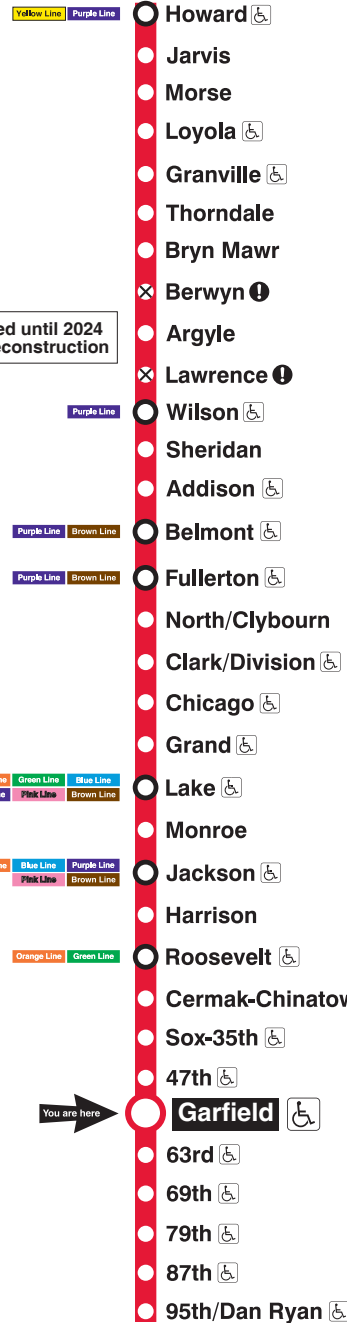

To 95th/Dan Ryan

Weekdays	Saturdays	Sundays
3:07am 3:22 3:37 3:52 4:07am 4:22 4:37 4:52 5:07am 5:22 5:37 5:52 6:00am	3:07am 3:22 3:37 3:52 4:07am 4:22 4:37 4:52 5:07am 5:22 5:37 5:52 6:07am 6:22 6:32 6:42 6:50am	3:07am 3:22 3:37 3:52 4:07am 4:22 4:37 4:52 5:05am
every 5 to 10 minutes until	every 7 to 10 minutes until	every 12 to 15 minutes until
10:00am	10:00am	10:00am
every 7 to 8 minutes until	every 7 to 8 minutes until	
3:00pm		
every 6 to 8 minutes until		every 10 minutes until
9:00pm	8:00pm	
every 7 to 10 minutes until	every 10 minutes until	
1:00am	1:10am	1:00am
1:12am 1:22 1:37 1:52 2:07am 2:22 2:37 2:52	1:22am 1:32 1:42 1:52 2:07am 2:22 2:37 2:52	1:12am 1:22 1:37 1:52 2:07am 2:22 2:37 2:52

Red Line service operates 24 hours a day.

Travel Information:

- Phone: 312-836-7000
- TTY: 312-836-4949
- Website: transitchicago.com

Customer Information:

- Phone: 1-888-YOUR-CTA (1-888-968-7282)
- TTY: 1-888-CTA-TTY1 (1-888-282-8891)
- Website: transitchicago.com

Train Tracker Real-Time Arrivals:

For next train arrival times on your computer or smartphone, visit transitchicago.com/traintracker.

For next train arrival times on your mobile phone, text CTATRAIN GARR to 41411.

eff. 10/22