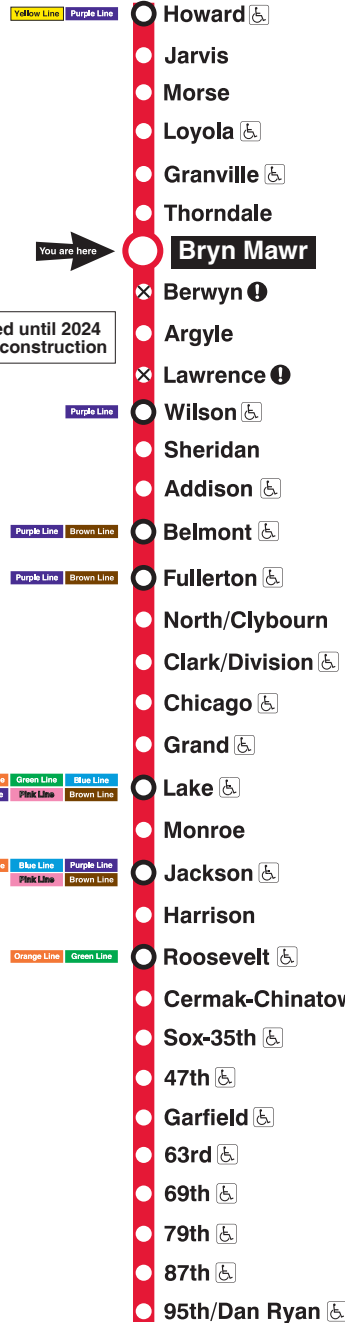

To 95th/Dan Ryan

Weekdays	Saturdays	Sundays
3:10am 3:25 3:40 3:55	3:10am 3:25 3:40 3:55	3:10am 3:25 3:40 3:55
4:10am 4:25 4:40 4:55	4:10am 4:25 4:40 4:55	4:10am 4:25 4:40 4:55
5:10am 5:20 5:30 5:40	5:10am 5:25 5:40 5:50	5:10am 5:25 5:40 5:55
5:45am	6:00am	6:10am
every 5 to 10 minutes until	every 7 to 10 minutes until	every 12 minutes until
10:00am	9:00am	
every 7 to 8 minutes until	every 7 to 8 minutes until	
3:00pm		
every 6 to 8 minutes until	every 10 minutes until	
8:00pm	7:00pm	
every 7 to 10 minutes until	every 8 to 10 minutes until	
12:10am		12:10am
12:20am 12:30 12:40 12:55	1:00am	12:20am 12:30 12:40 12:55
1:10am 1:25 1:40 1:55	1:10am 1:25 1:40 1:55	1:10am 1:25 1:40 1:55
2:10am 2:25 2:40 2:55	2:10am 2:25 2:40 2:55	2:10am 2:25 2:40 2:55

24 Red Line service operates 24 hours a day.

Travel Information:

- Phone: 312-836-7000
- TTY: 312-836-4949
- Website: transitchicago.com

Customer Information:

- Phone: 1-888-YOUR-CTA (1-888-968-7282)
- TTY: 1-888-CTA-TTY1 (1-888-282-8891)
- Website: transitchicago.com

Train Tracker Real-Time Arrivals:

- For next train arrival times on your computer or smartphone, visit transitchicago.com/traintracker.
- For next train arrival times on your mobile phone, text CTATRAIN BRYN to 41411.
- Message and data rates may apply. Check with your mobile carrier first.

eff. 10/22