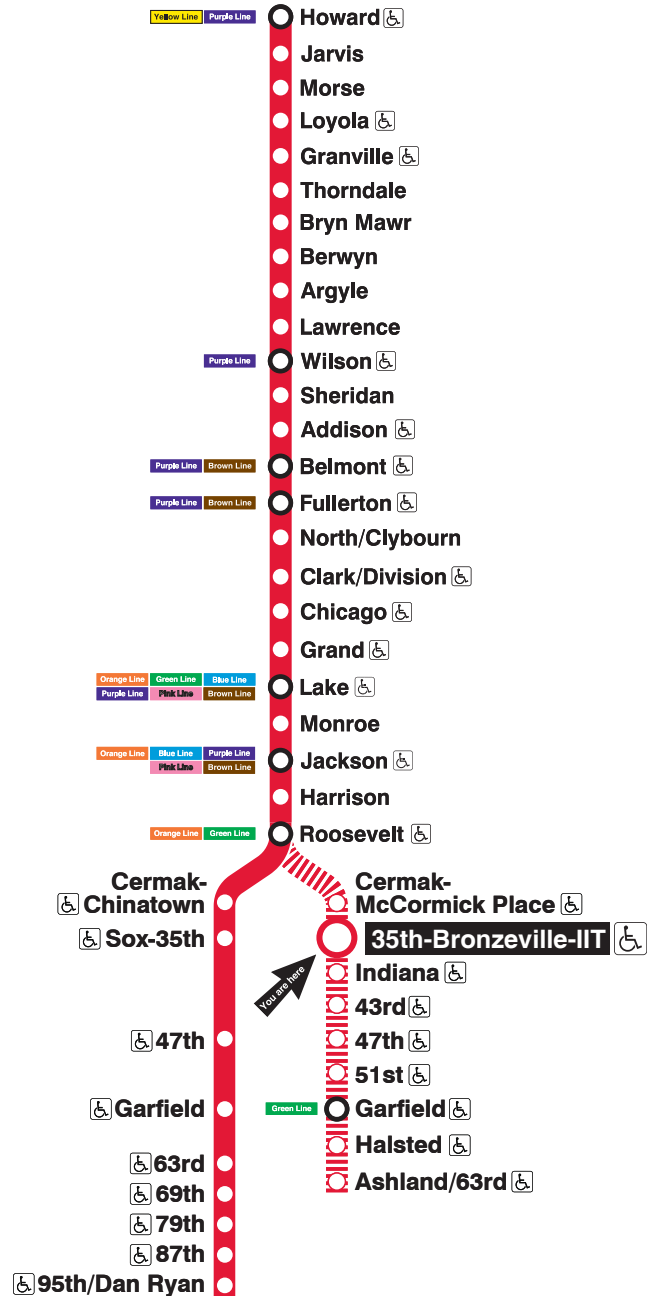

Red Line

35th-Bronzeville-IIT

Station Timetable

Red Line Trains

To Howard

Weekdays

8:51am	first train for AM rush				
9:09am	9:27	9:45			
10:03am	10:21	last trains for AM rush			
4:25pm	first train for PM rush				
4:31pm	4:37	4:43	4:49	4:55	
5:01pm	5:07	5:13	5:19	5:25	5:31 5:37 5:43
5:49pm	5:55	last trains for PM rush			

To Ashland/63rd

Weekdays

7:58am	first train for AM rush							
8:06am	8:12	8:18	8:24	8:30	8:36	8:42	8:48	8:54
9:00am	9:06	9:12	9:18	9:24				
9:30am	last train for AM rush							
3:34pm	3:52	first trains for PM rush						
4:10pm	4:28	4:46						
5:04pm	last train for PM rush							

Red Line service operates 24 hours a day.

Travel Information:

- Phone: 312-836-7000
- TTY: 312-836-4949
- Website: transitchicago.com

Customer Information:

- Phone: 1-888-YOUR-CTA (1-888-968-7282)
- TTY: 1-888-CTA-TTY1 (1-888-282-8891)
- Website: transitchicago.com

Train Tracker Real-Time Arrivals:

1. For next train arrival times on your computer or smartphone, visit transitchicago.com/traintracker.
   - For next train arrival times on your mobile phone, text CTATRAIN 35GR to 41411.
2. Message and data rates may apply. Check with your mobile carrier first.