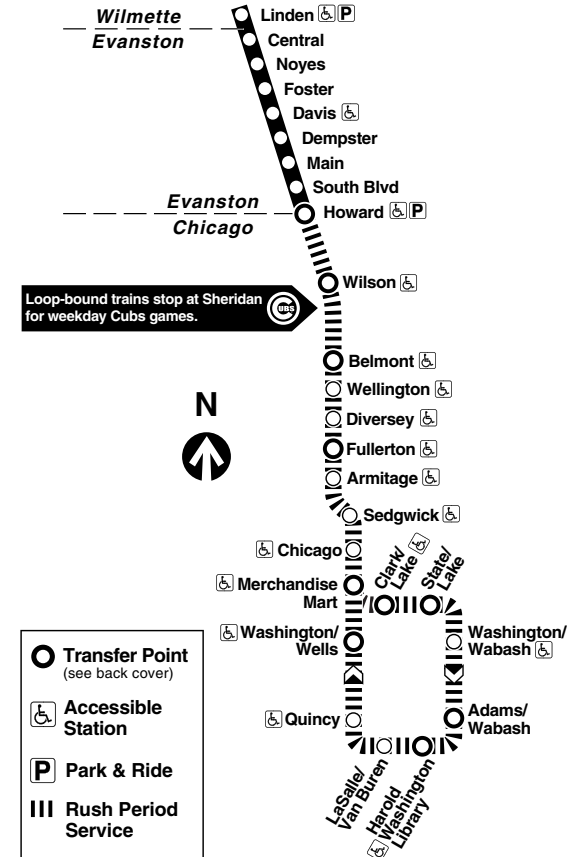

Bikes On Trains

Bicycles are permitted on trains every weekday except from 7:00 a.m. to 9:00 a.m. and 4:00 p.m. to 6:00 p.m. On Saturdays, Sundays and holidays, bicycles are allowed on trains all day.

Weekday Service For Cubs Night Games

Southbound afternoon Express trains will stop at the Sheridan Red Line station for Cubs night games. Use northbound Red Line trains after night games to connect at Howard with Purple Line trains and with Yellow Line trains which operate until midnight after weekday night games.

Please Stand Up

for Seniors and People with Disabilities.

Federal law requires priority seating be designated for seniors and people with disabilities.

For more Information call the RTA Travel Information Center: 1-312-836-7000. Open 6am until 7pm, Monday thru Saturday.

Para obtener mayor información, en Español, llame al Centro de Información: 1-312-836-7000.

For through service to Loop, when Purple Line Express service is not operating, change to RED LINE trains at Howard station on Saturdays, Sundays and holidays.

transitchicago.com

Chicago Transit Authority

Purple Line Trains

Effective November 8, 2020

- **P** Transfer Point (see back cover)
- **♿** Accessible Station
- **P** Park & Ride
- **|||** Rush Period Service

transitchicago.com