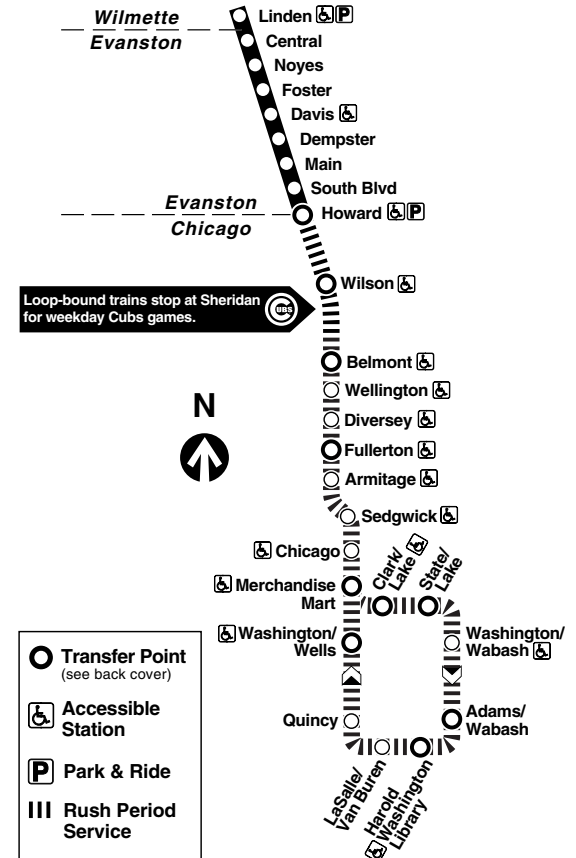

Bikes On Trains

Bicycles are permitted on trains every weekday except from 7:00 a.m. to 9:00 a.m. and 4:00 p.m. to 6:00 p.m. On Saturdays, Sundays and holidays, bicycles are allowed on trains all day.

Weekday Service For Cubs Night Games

Southbound afternoon Express trains will stop at the Sheridan Red Line station for Cubs night games. Use northbound Red Line trains after night games to connect at Howard with Purple Line trains and with Yellow Line trains which operate until midnight after weekday night games.

Please Stand Up

for Seniors and People with Disabilities.

Federal law requires priority seating be designated for seniors and people with disabilities.

For more Information call the RTA Travel Information Center: 1-312-836-7000. Open 6am until 7pm every day.

Para obtener mayor información, en Español, llame al Centro de Información: 1-312-836-7000.

For through service to Loop, when Purple Line Express service is not operating, change to RED LINE trains at Howard station on Saturdays, Sundays and holidays.

transitchicago.com

Chicago Transit Authority

Purple Line Trains

Effective April 29, 2018

transitchicago.com