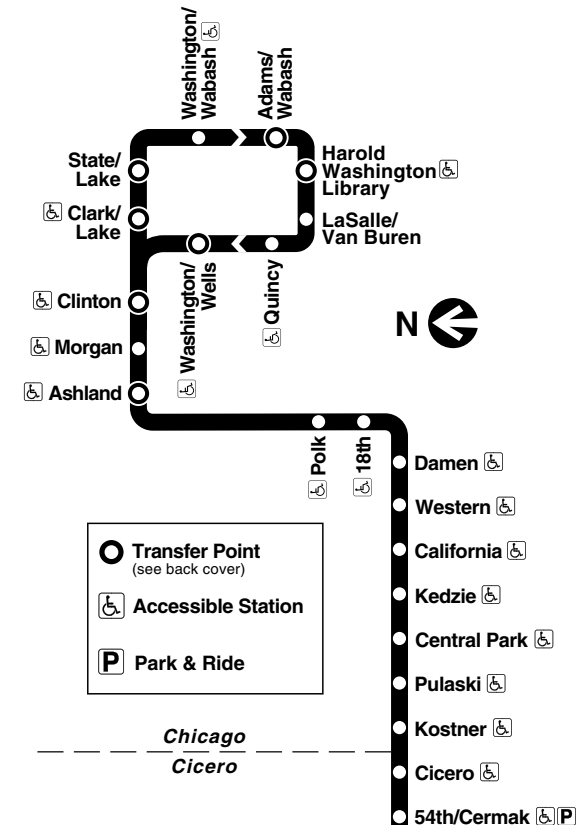

Ashland and Clinton: Green Line.

Clark/Lake: Blue, Brown, Green, Orange, Purple lines.

State/Lake: Red Line (with Farecard only).

Adams/Wabash: Brown, Green, Orange, Purple lines.

Harold Washington Library: Brown, Purple lines. Also, Red and Blue lines (with Farecard only).

Washington/Wells: Brown, Orange, Purple lines.

Bikes on Trains

Bicycles are permitted on trains every weekday except from 7:00 a.m. to 9:00 a.m. and 4:00 p.m. to 6:00 p.m. On Saturdays, Sundays and holidays, bicycles are allowed on trains all day.

Please Stand Up for Seniors and People with Disabilities.

Federal law requires priority seating be designated for seniors and people with disabilities.

The schedules and other information in this timetable are subject to change. CTA does not assume responsibility for errors in timetables, nor for inconvenience or damage resulting from delayed trains or buses due to weather, traffic conditions, etc.

CTA operating costs are funded in part through the Regional Transportation Authority, by the federal and state governments, and the City of Chicago and County of Cook.

For more information call the RTA Travel Information Center in: 1-312-836-7000. Open 6am until 7pm, Monday thru Saturday.

Para obtener mayor información, en Español, llame al Centro de Información: 1-312-836-7000.

transitchicago.com

Chicago Transit Authority

Pink Line Trains

Effective November 8, 2020

transitchicago.com