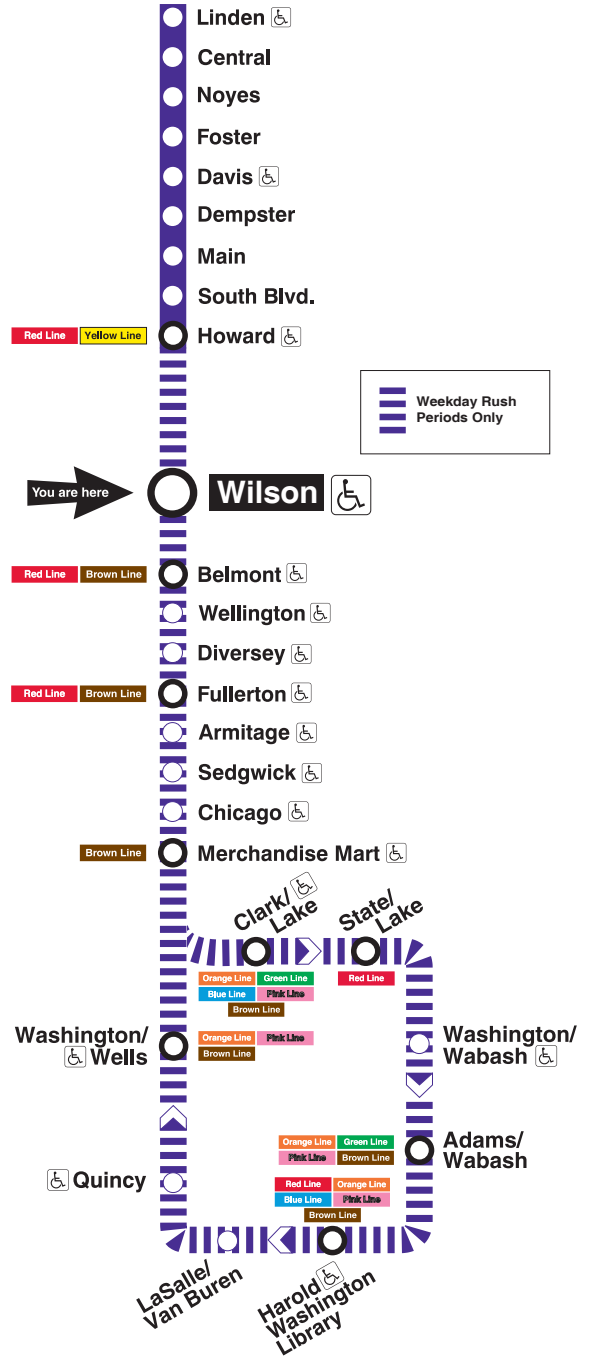

Wilson

Station Timetable

Purple Line Trains

To Linden

Weekdays

6:33am	6:49	first trains for AM rush				
7:04am	7:19	7:33	7:45	7:57		
8:08am	8:18	8:26	8:35	8:43	8:53	8:59
9:05am	9:14	9:24	9:35	9:46	9:57	
10:08am	10:22					
10:36am	last train for AM rush					
3:43pm	3:58	first trains for PM rush				
4:13pm	4:28	4:43	4:57			
5:07pm	5:18	5:23	5:29	5:35	5:40	5:44 5:48 5:52
6:00pm	6:07	6:15	6:23	6:33	6:42	6:53
7:05pm	7:19	7:32				
7:47pm	last train for PM rush					

To Loop

Weekdays

5:36am	5:51	first trains to Loop for AM rush				
6:06am	6:21	6:34	6:46	6:58		
7:08am	7:18	7:26	7:34	7:42	7:50	7:56
8:02am	8:11	8:21	8:32	8:43	8:54	
9:06am	9:21					
9:36am	last train to Loop for AM rush					
2:43pm	2:58	first trains to Loop for PM rush				
3:13pm	3:28	3:43	3:56			
4:06pm	4:16	4:21	4:26	4:31	4:35	4:39 4:43 4:47 4:55
5:03pm	5:11	5:20	5:30	5:40	5:52	
6:05pm	6:19	6:33				
6:48pm	last train to Loop for PM rush					

Travel Information:

- Phone: 312-836-7000
- TTY: 312-836-4949
- Website: transitchicago.com

Customer Information:

- Phone: 1-888-YOUR-CTA (1-888-968-7282)
- TTY: 1-888-CTA-TTY1 (1-888-282-8891)
- Website: transitchicago.com

Train Tracker Real-Time Arrivals:

- For next train arrival times on your computer or smartphone, visit transitchicago.com/traintracker.
- For next train arrival times on your mobile phone, text CTATRAIN WILS to 41411.
- Message and data rates may apply. Check with your mobile carrier first.