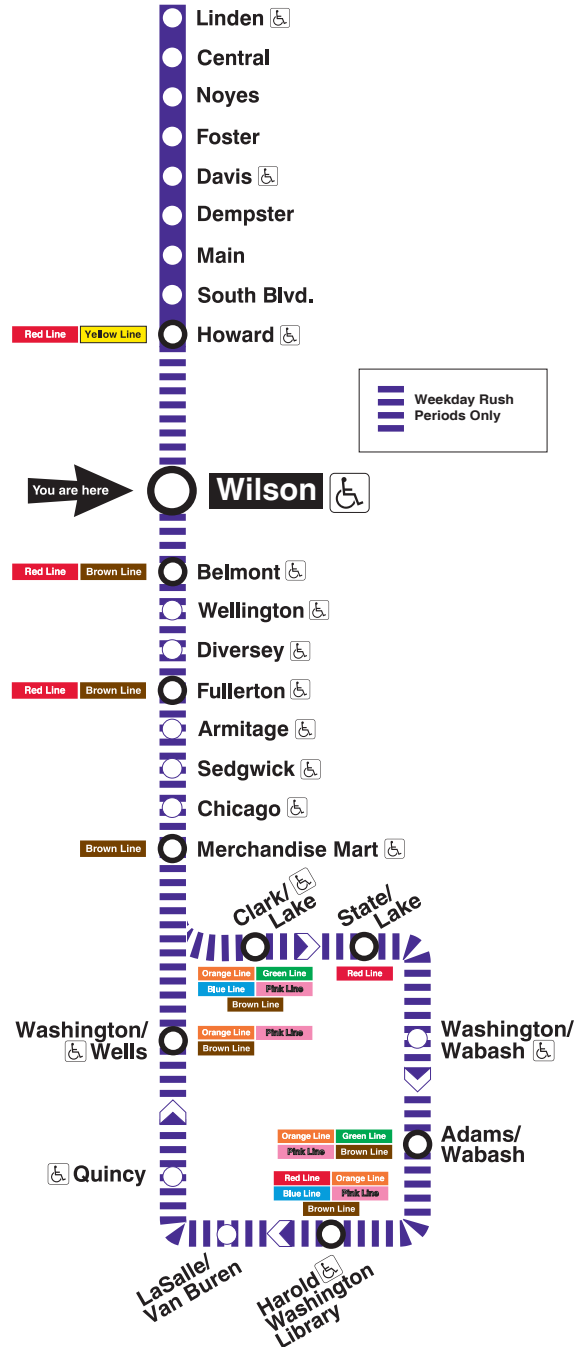

## Station Timetable

### Purple Line Trains

#### To Linden

##### Weekdays

5:27am	5:42	5:57				first trains to Loop for AM rush
6:12am	6:27	6:42	6:57			
7:12am	7:25	7:37	7:48	7:59		
8:07am	8:17	8:29	8:41	8:54		
9:07am	9:22					
9:37am					last train to Loop for AM rush	
2:37pm	2:52					first trains to Loop for PM rush
3:07pm	3:20	3:34	3:47	3:57		
4:07pm	4:18	4:27	4:35	4:43	4:54	
5:06pm	5:18	5:32	5:47			
6:02pm	6:17	6:32				
6:47pm					last train to Loop for PM rush	