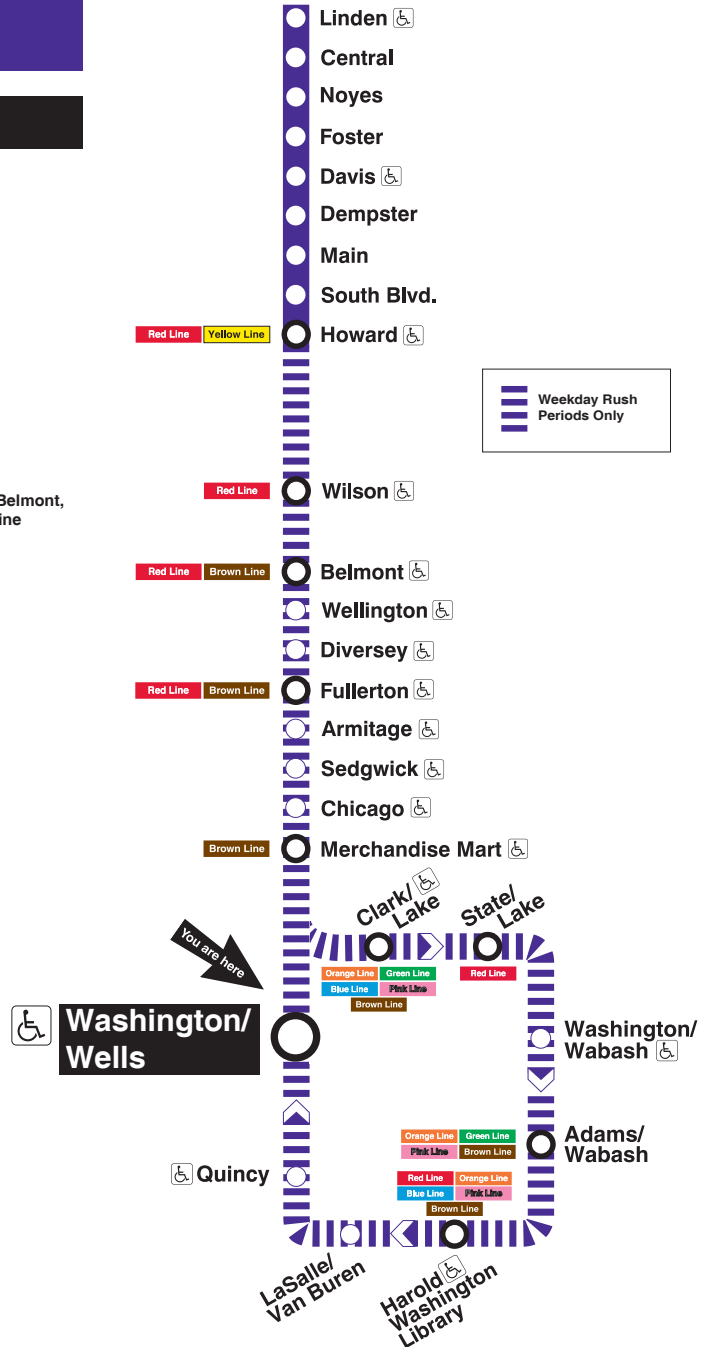

Washington/Wells

Station Timetable

Purple Line Trains

To Linden

Weekdays

6:08am							first train for AM rush			
6:23am	6:38	6:53								
7:08am	7:22	7:35	7:48							
8:00am	8:09	8:17	8:25	8:34	8:42	8:49	8:56			
9:03am	9:13	9:24	9:35	9:48						
10:02am										
10:17am							last train for AM rush			
3:16pm							first train for PM rush			
3:31pm	3:46									
4:01pm	4:14	4:26	4:39	4:51						
5:01pm	5:07	5:11	5:15	5:19	5:24	5:31	5:36	5:41	5:45	5:51
6:03pm	6:14	6:26	6:38	6:51						
7:06pm	7:21							last trains for PM rush		

Purple Line service operates to Loop during weekday rush periods only. During all other times take Brown Line train toward Kimball to Fullerton or Belmont, transfer to a Red Line train toward Howard. Transfer at Howard to Purple Line service.

Train Tracker Real-Time Arrivals:

-  For next train arrival times on your computer or smartphone, visit transitchicago.com/traintracker.
 -  For next train arrival times on your mobile phone, text CTATRAINWASW to 41411.
- Message and data rates may apply. Check with your mobile carrier first.