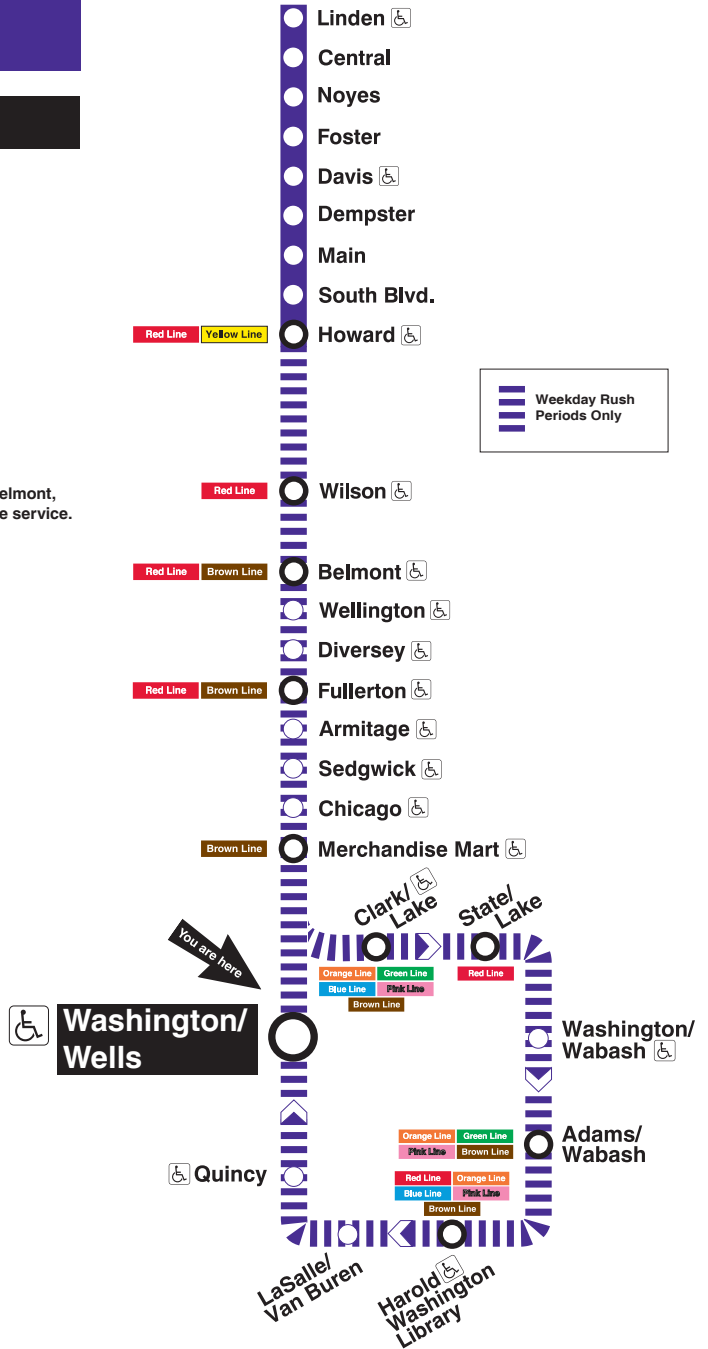

Washington/Wells

Station Timetable

Purple Line Trains

To Linden

Weekdays

6:00am	first train for AM rush					
6:15am	6:30	6:45				
7:00am	7:15	7:30	7:44	7:55		
8:03am	8:12	8:18	8:25	8:32	8:41	8:47 8:56
9:08am	9:20	9:32	9:45	9:59		
10:13am	last train for AM rush					
3:15pm	first train for PM rush					
3:30pm	3:44	3:55				
4:07pm	4:17	4:26	4:38	4:48	4:58	
5:03pm	5:11	5:19	5:24	5:31	5:40	5:48
6:10pm	6:12	6:25	6:39	6:53		
7:07pm	7:22	last trains for PM rush				

Purple Line service operates to Loop during weekday rush periods only. During all other times take Brown Line train toward Kimball to Fullerton or Belmont, transfer to a Red Line train toward Howard. Transfer at Howard to Purple Line service.

Train Tracker Real-Time Arrivals:

-  For next train arrival times on your computer or smartphone, visit transitchicago.com/traintracker.
 -  For next train arrival times on your mobile phone, text CTATRAIN WASW to 41411.
- Message and data rates may apply. Check with your mobile carrier first.