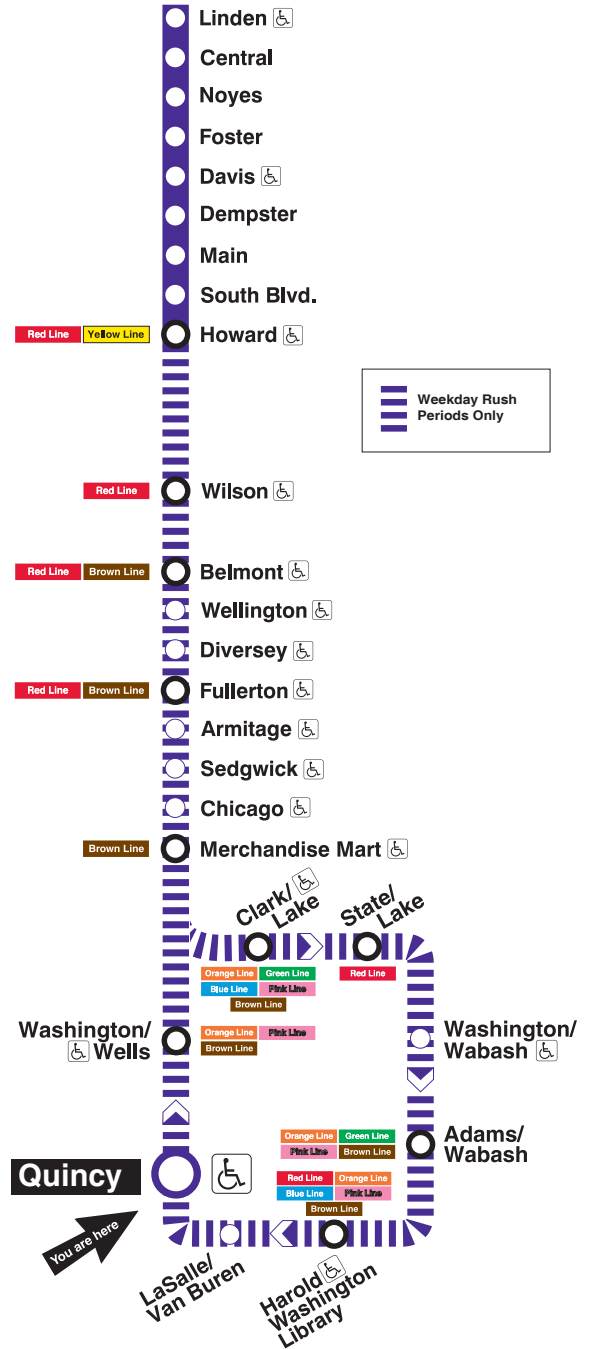

QUINCY

Station Timetable

Purple Line Trains

To Linden

Weekdays

5:59am	first train for AM rush			
6:14am	6:29	6:44	6:59	
7:15am	7:30	7:41	7:51	
8:02am	8:12	8:22	8:33	8:42 8:51
9:01am	9:13	9:26	9:40 9:55	
10:10am	last train for AM rush			
3:09pm	first train for PM rush			
3:22pm	3:35	3:46	3:58	
4:09pm	4:21	4:31	4:39	4:47 4:57
5:09pm	5:12	5:23	5:33	5:42 5:52
6:04pm	6:15	6:27	6:38 6:51	
7:04pm	7:19	last trains for PM rush		

Purple Line service operates to Loop during weekday rush periods only. During all other times take Brown Line train toward Kimball to Fullerton or Belmont, transfer to a Red Line train toward Howard. Transfer at Howard to Purple Line service.