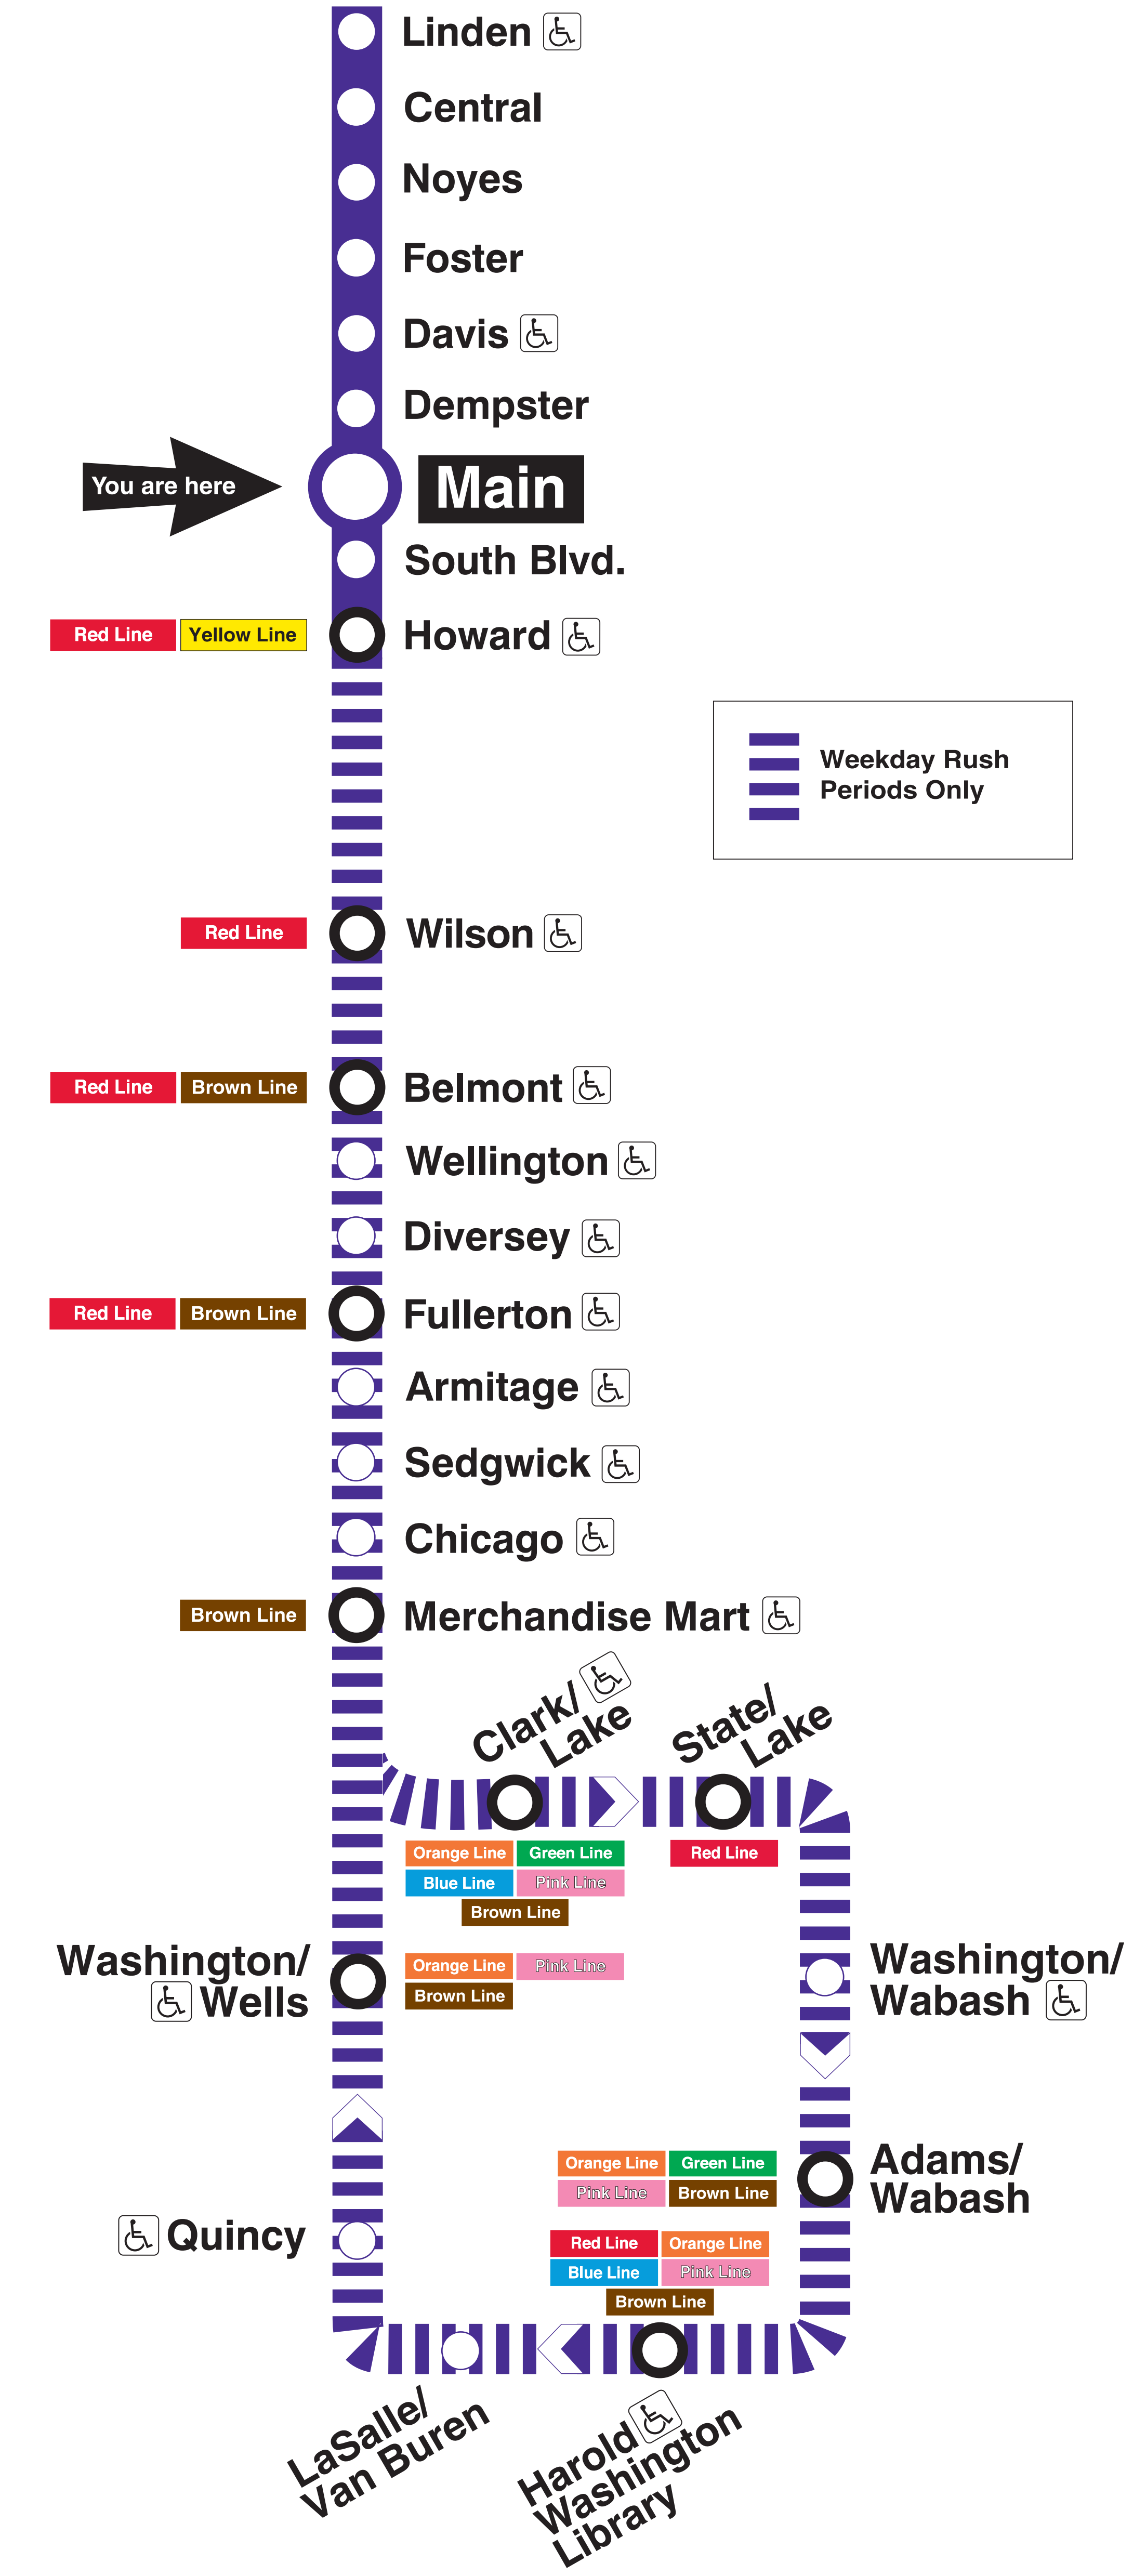

To Howard

Weekdays	Saturdays	Sundays
4:59am first train	5:39am 5:54 first trains	6:39am 6:54 first trains
5:13am 5:28 5:43 5:58	6:09am 6:24 6:39 6:54	7:09am 7:24 7:39 7:54
6:10am	7:09am 7:24 7:39 7:54	8:09am 8:24 8:39 8:54
every 6 to 11 minutes until	8:09am 8:24 8:39 8:54	9:09am 9:24 9:39 9:54
8:00am	9:09am 9:24 9:39 9:54	10:09am 10:24 10:39 10:54
every 10 to 14 minutes until	10:09am 10:24 10:39 10:54	11:09am 11:24 11:39 11:54
3:00pm	11:09am 11:24 11:39 11:54	12:09am 12:24 12:39 12:54
every 4 to 15 minutes until	12:09am 12:24 12:39 12:54	1:09am 1:24 1:39 1:54
11:55pm	1:09am 1:24 1:39 1:54	2:09am 2:25 last trains
12:09am 12:24 12:39 12:59	2:09am 2:25 last trains	
1:19am		
1:40am last train Mon - Thu		
1:39am 1:59 last train Fri only		
2:20am last train Fri only		

To Loop

Weekdays
5:13am 5:28 5:43 5:58 first trains to Loop for AM rush
6:10am 6:21 6:31 6:41 6:51
7:01am 7:10 7:18 7:26 7:33 7:39 7:45 7:51
8:00am 8:11 8:22 8:32 8:46 last trains to Loop for AM rush
9:00am 9:25
2:20pm 2:32 2:45 2:58 first trains to Loop for PM rush
3:10pm 3:22 3:30 3:40 3:52 3:58
4:03pm 4:09 4:14 4:20 4:24 4:28 4:33 4:38 4:47 4:55
5:04pm 5:15 5:25 5:37 5:48
6:03pm 6:18 6:33 last trains to Loop for PM rush

Travel Information:

- Phone: 312-836-7000
- TTY: 312-836-4949
- Website: transitchicago.com

Customer Information:

- Phone: 1-888-YOUR-CTA (1-888-968-7282)
- TTY: 1-888-CTA-TTY1 (1-888-282-8891)
- Website: transitchicago.com

Train Tracker Real-Time Arrivals:

- For next train arrival times on your computer or smartphone, visit transitchicago.com/traintracker.
- For next train arrival times on your mobile phone, text CTATRAIN MAIN to 41411.
- Message and data rates may apply. Check with your mobile carrier first.