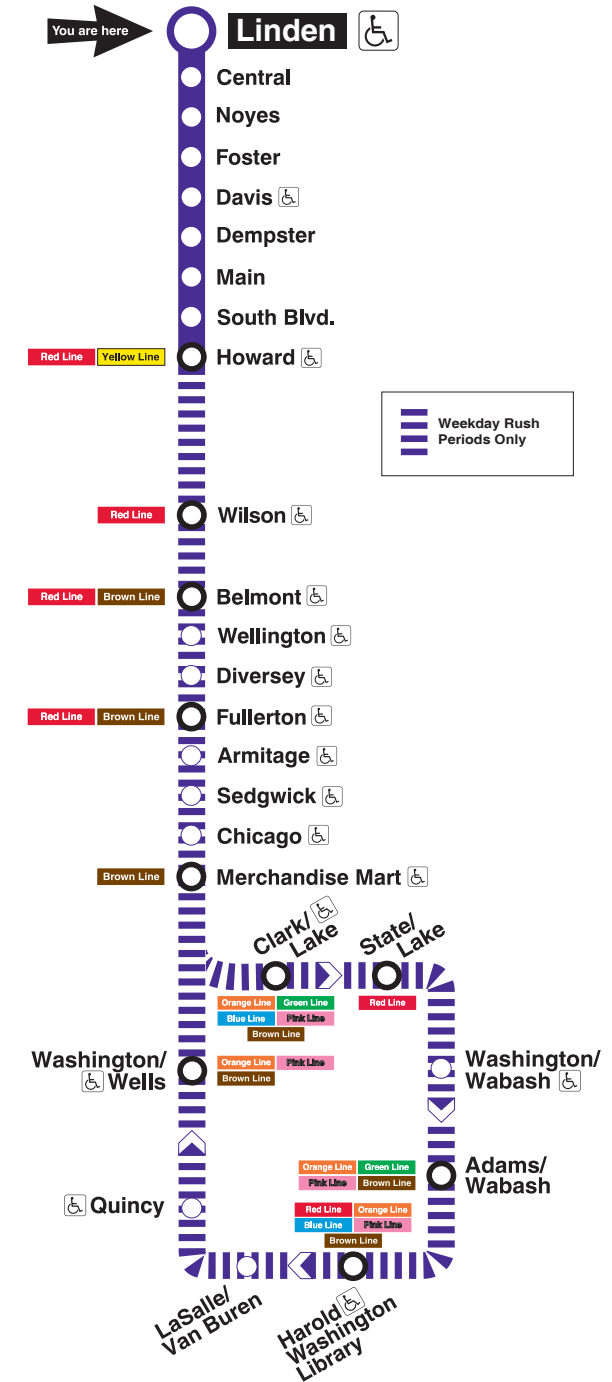

Linden

Station Timetable

Purple Line Trains

To Howard

Weekdays	Saturdays	Sunday/holidays
4:50am first train	5:30am 5:45 first trains	6:25am 6:45 first train
5:05am 5:20 5:35 5:50	6:00am 6:15 6:30 6:45	7:05am 7:25 7:43
6:05am	7:00am	8:00am
every 6 to 15 minutes until		
10:00am		
every 12 minutes until		
2:00pm		
every 5 to 15 minutes until		every 15 minutes until
8:00pm		
every 15 minutes until		
11:45pm		
12:00am 12:15 12:30 12:50		
1:10am		11:45pm
1:27am last train Mon-Thu	12:45am	12:00am 12:20 12:40
1:30am 1:50	1:00am 1:15 1:30 1:45	1:00am 1:20
2:07am last train Fri only	2:00am 2:07 last trains	1:37am last train

To Loop

Weekdays
5:05am first train to Loop for AM rush
5:20am 5:35 5:50
6:05am 6:19 6:33 6:47 6:59
7:07am 7:15 7:22 7:36 7:44 7:51
8:00am 8:12 8:24 8:34 8:49
9:03am 9:17 last trains to Loop for AM rush
2:18pm first train to Loop for PM rush
2:33pm 2:47 2:58
3:10pm 3:20 3:30 3:40 3:50
4:00pm 4:06 4:13 4:20 4:25 4:33 4:42 4:50
5:02pm 5:15 5:28 5:42 5:56
6:10pm 6:25 last trains to Loop for PM rush

Travel Information:

- Phone: 312-836-7000
- TTY: 312-836-4949
- Website: transitchicago.com

Customer Information:

- Phone: 1-888-YOUR-CTA (1-888-968-7282)
- TTY: 1-888-CTA-TTY1 (1-888-282-8891)
- Website: transitchicago.com