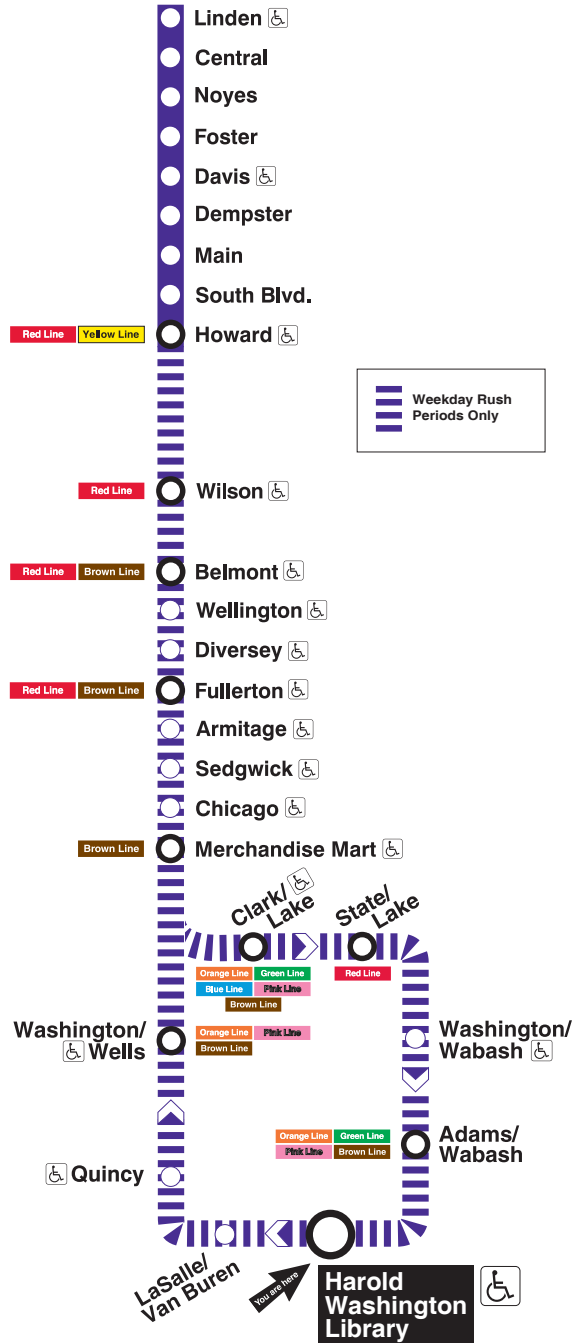

Harold Washington Library State/Van Buren Station Timetable

Purple Line Trains

To Linden

Weekdays

5:56am							first train for AM rush
6:11am	6:26	6:40	6:55				
7:05am	7:16	7:27	7:37	7:49	7:57		
8:06am	8:14	8:20	8:26	8:33	8:39	8:48	8:59
9:10am	9:22	9:33	9:45				
10:11am							last train for AM rush
3:02pm							first train for PM rush
3:17pm	3:28	3:40	3:53				
4:04pm	4:16	4:27	4:37	4:46	4:51	4:56	
5:01pm	5:07	5:13	5:19	5:23	5:29	5:35	5:42
6:00pm	6:11	6:23	6:36	6:48			
7:02pm	7:17						

Purple Line service operates to Loop during weekday rush periods only. During all other times take Brown Line train toward Kimball to Fullerton or Belmont, transfer to a Red Line train toward Howard. Transfer at Howard to Purple Line service.