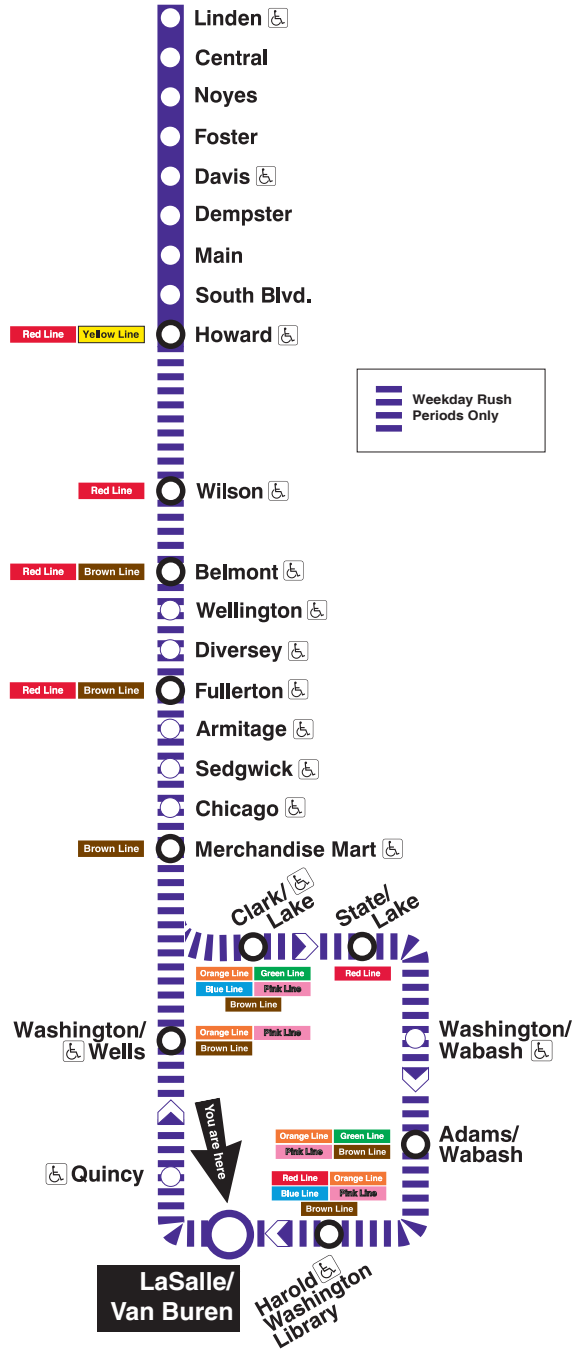

LaSalle/Van Buren

Station Timetable

Purple Line Trains

To Linden

Weekdays

5:57am						first train for AM rush
6:12am	6:27	6:42	6:54			
7:06am	7:17	7:29	7:39	7:49	7:59	
8:07am	8:15	8:22	8:29	8:35	8:42	8:52
9:09am	9:20	9:32	9:38	9:52		
10:07am						last train for AM rush
3:07pm						first train for PM rush
3:20pm	3:32	3:44	3:56			
4:08pm	4:19	4:30	4:36	4:43	4:50	4:55
5:00pm	5:05	5:10	5:14	5:20	5:26	5:32
6:01pm	6:13	6:25	6:38	6:50		
7:05pm	7:20					last trains for PM rush

Purple Line service operates to Loop during weekday rush periods only. During all other times take Brown Line train toward Kimball to Fullerton or Belmont, transfer to a Red Line train toward Howard. Transfer at Howard to Purple Line service.

Train Tracker Real-Time Arrivals:

-  For next train arrival times on your computer or smartphone, visit transitchicago.com/traintracker.
-  For next train arrival times on your mobile phone, text CTATRAIN LASV to 41411.
- Message and data rates may apply. Check with your mobile carrier first.