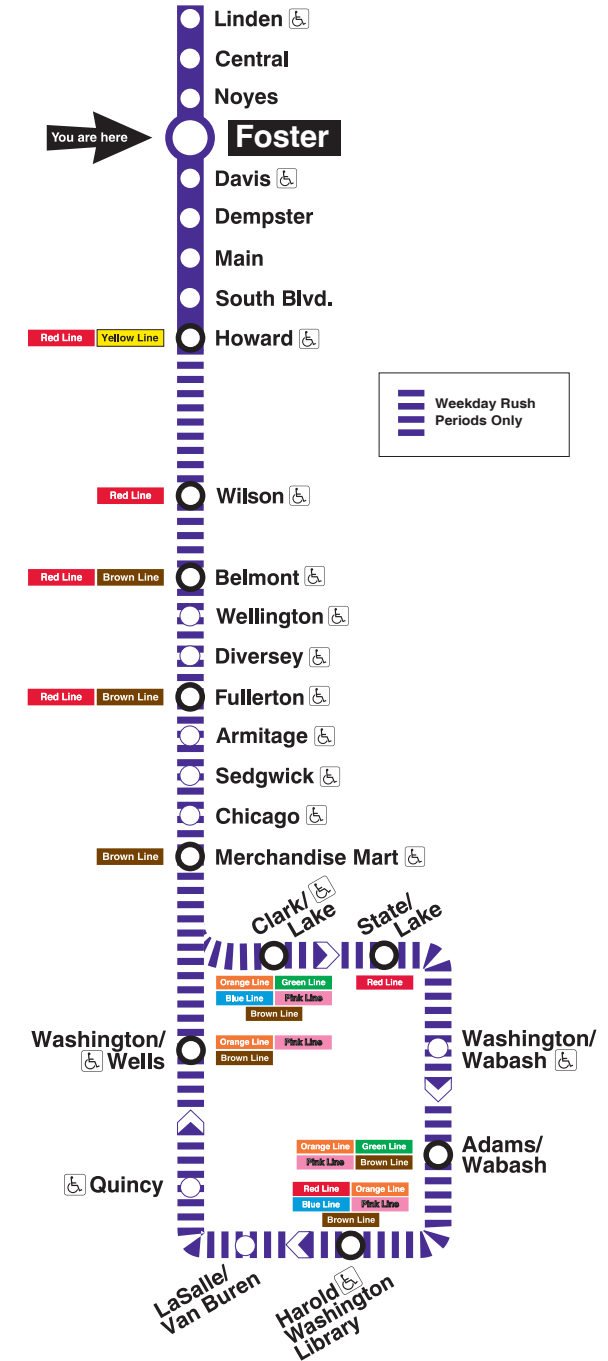

To Loop

Weekdays
5:09am 5:24 5:39 5:54 first trains to Loop for AM rush
6:09am 6:24 6:39 6:50
7:00am 7:10 7:20 7:30 7:40 7:49 7:59
8:09am 8:21 8:35 8:49
9:04am 9:19 last trains to Loop for AM rush
2:19pm 2:32 2:45 2:56 first trains to Loop for PM rush
3:08pm 3:19 3:31 3:41 3:49 3:56
4:05pm 4:11 4:20 4:31 4:41 4:50
5:00pm 5:12 5:24 5:36 5:47
6:00pm 6:14 6:29 last trains to Loop for PM rush

Travel Information:

- Phone: 312-836-7000
- TTY: 312-836-4949
- Website: transitchicago.com

Customer Information:

- Phone: 1-888-YOUR-CTA (1-888-968-7282)
- TTY: 1-888-CTA-TTY1 (1-888-282-8891)
- Website: transitchicago.com

Train Tracker Real-Time Arrivals:

- For next train arrival times on your computer or smartphone, visit transitchicago.com/traintracker.
- For next train arrival times on your mobile phone, text CTATRAIN FOST to 41411.