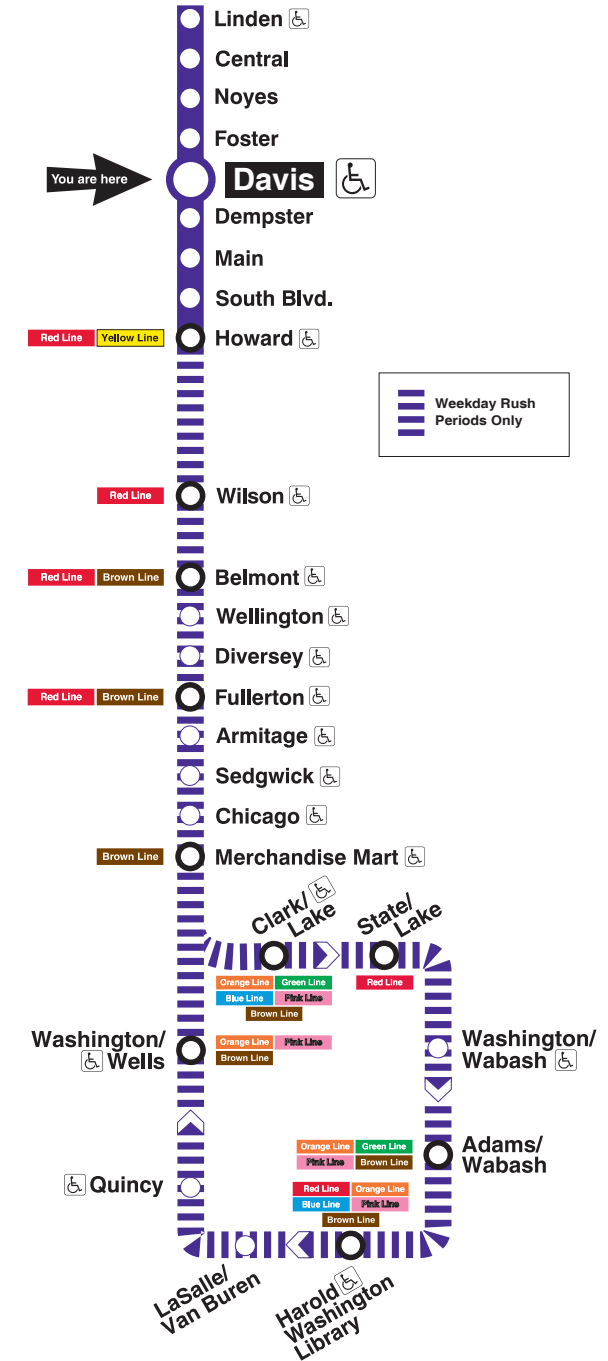

To Loop

Weekdays
5:10am 5:25 5:40 5:54 first trains to Loop for AM rush 6:08am 6:18 6:29 6:39 6:49 7:00am 7:08 7:16 7:24 7:30 7:36 7:42 7:48 7:57 8:08am 8:19 8:31 8:43 8:57 9:11am 9:23 last trains to Loop for AM rush
2:16pm 2:30 2:42 2:54 first trains to Loop for PM rush 3:06pm 3:18 3:30 3:41 3:51 3:59 4:04pm 4:09 4:14 4:19 4:25 4:30 4:35 4:40 4:47 4:54 5:01pm 5:12 5:24 5:36 5:49 6:02pm 6:16 6:31 last trains to Loop for PM rush

Travel Information:

- Phone: 312-836-7000
- TTY: 312-836-4949
- Website: transitchicago.com

Customer Information:

- Phone: 1-888-YOUR-CTA (1-888-968-7282)
- TTY: 1-888-CTA-TTY1 (1-888-282-8891)
- Website: transitchicago.com

Train Tracker Real-Time Arrivals:

- For next train arrival times on your computer or smartphone, visit transitchicago.com/traintracker.
- For next train arrival times on your mobile phone, text CTATRIN DAVI to 41411.
- Message and data rates may apply. Check with your mobile carrier first.