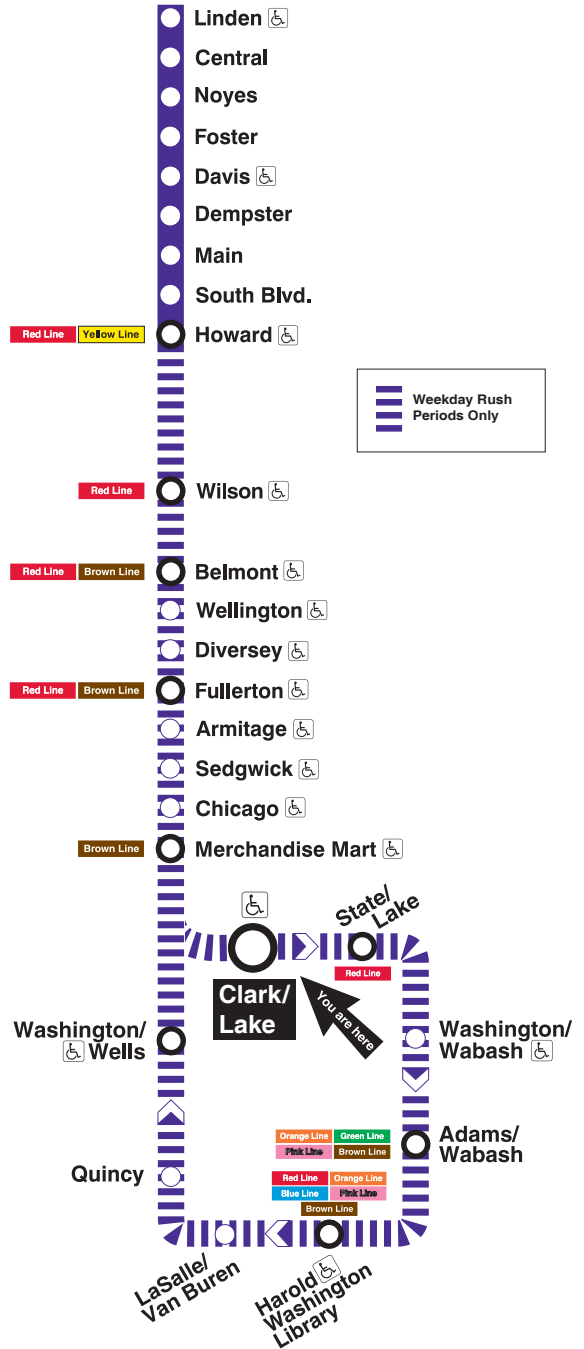

Clark/Lake

Station Timetable

Purple Line Trains

To Linden

Weekdays

5:59am	first train for AM rush				
6:14am	6:29	6:44	6:58		
7:13am	7:26	7:39	7:51	7:59	
8:08am	8:16	8:25	8:34	8:43	8:50 8:57
9:05am	9:14	9:24	9:38	9:52	
10:07am	last train for AM rush				
3:06pm	first train for PM rush				
3:21pm	3:36	3:51			
4:05pm	4:17	4:29	4:40	4:50	4:55 4:59
5:03pm	5:07	5:12	5:18	5:23	5:28 5:34 5:40 5:52
6:04pm	6:16	6:29	6:41	6:56	
7:11pm	last train for PM rush				

Purple Line service operates to Loop during weekday rush periods only. During all other times take Brown Line train toward Kimball to Fullerton or Belmont, transfer to a Red Line train toward Howard. Transfer at Howard to Purple Line service.