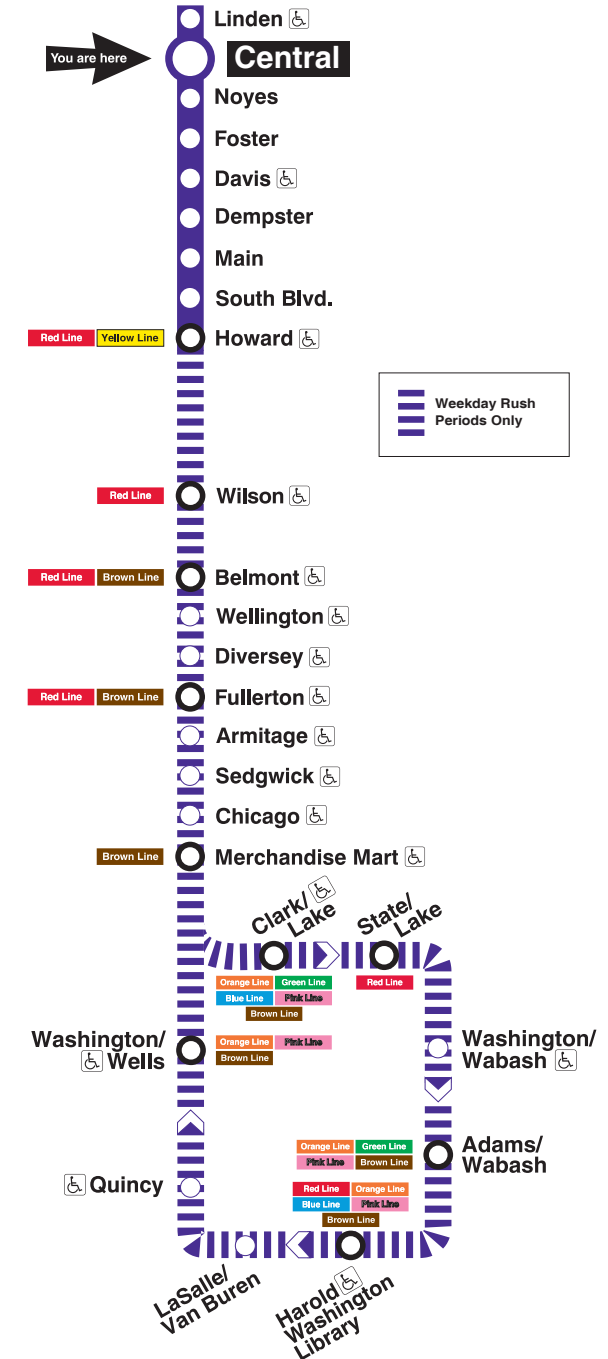

every
8 to 15
minutes until

6:00pm

every
11 to 15
minutes until

11:45pm				
12:02am	12:20	12:40		
1:00am	1:20	last trains Mon-Thu		
1:40am				
2:00am	last train Fri only			

	every 15 minutes until		every 15 minutes until

11:00pm			
11:18pm	11:33	11:50	
12:10am	12:30	12:50	
1:10am	1:30	last train	

To Howard

Weekdays					Saturdays					Sunday/holidays				
4:52am	first train				5:32am	5:47	first trains			6:32am	6:47	first train		
5:07am	5:22	5:37	5:52		6:02am	6:17	6:32	6:47	7:02am	7:17	7:32	7:47		
6:05am					7:00am				8:00am					

every
8 to 15
minutes until

5:00pm

every
12 to 15
minutes until

11:45pm				
12:02am	12:17	12:32	12:52	
1:12am				
1:30am	last train Mon-Thu			
1:32am	1:52			
2:10am	last train Fri only			

	every 15 minutes until		every 15 minutes until

11:45pm			
12:02am	12:22	12:42	
1:02am	1:22		
1:40am	last train		

To Loop

Weekdays				
5:07am	5:22	5:37	5:52	first trains to Loop for AM rush
6:07am	6:22	6:37	6:52	
7:05am	7:17	7:28	7:39	7:47 7:57
8:09am	8:21	8:34	8:47	
9:02am	9:17	last trains to Loop for AM rush		
2:17pm	2:32	2:47	first trains to Loop for PM rush	
3:00pm	3:14	3:27	3:37	3:47 3:58
4:07pm	4:15	4:23	4:34	4:46 4:58
5:12pm	5:27	5:42	5:57	
6:12pm	6:27	last trains to Loop for PM rush		

Travel Information:

- Phone: 312-836-7000
- TTY: 312-836-4949
- Website: transitchicago.com

Customer Information:

- Phone: 1-888-YOUR-CTA (1-888-968-7282)
- TTY: 1-888-CTA-TTY1 (1-888-282-8891)
- Website: transitchicago.com

Train Tracker Real-Time Arrivals:

- For next train arrival times on your computer or smartphone, visit transitchicago.com/traintracker.
- For next train arrival times on your mobile phone, text CTATRAIN CENP to 41411.
- Message and data rates may apply. Check with your mobile carrier first.