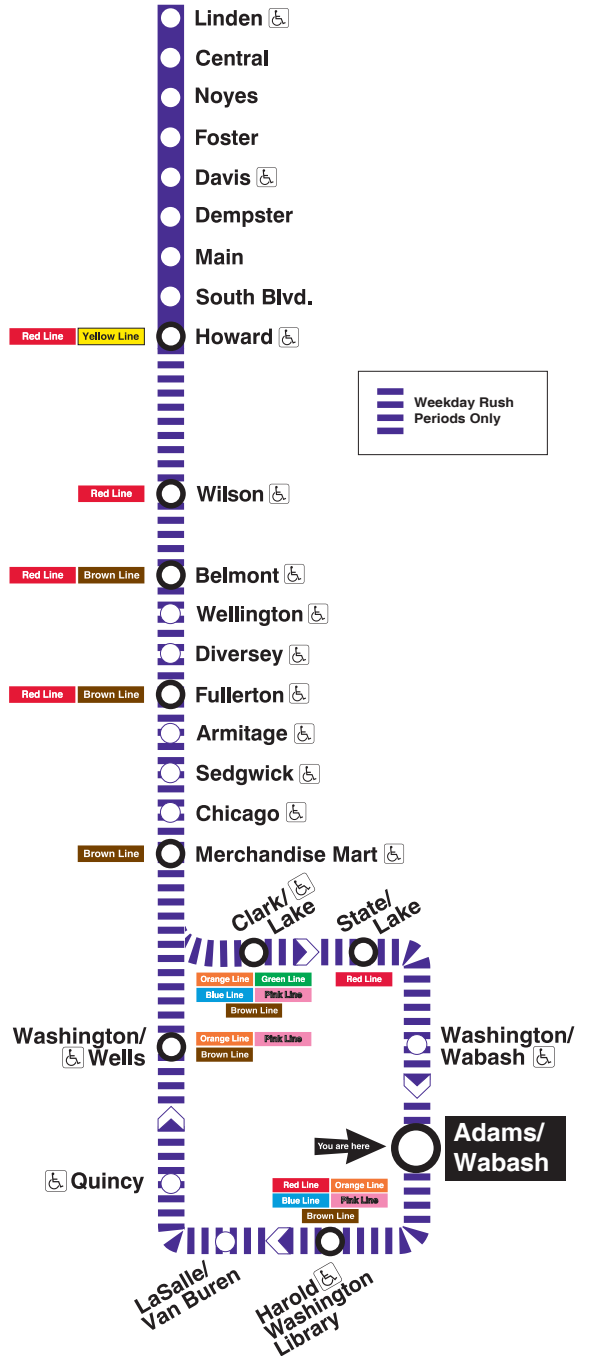

Adams/Wabash

Station Timetable

Purple Line Trains

To Linden

Weekdays

6:03am							first train for AM rush	
6:18am	6:33	6:48						
7:02am	7:14	7:26	7:37	7:47	7:55			
8:04am	8:12	8:21	8:27	8:33	8:42	8:52		
9:03am	9:14	9:25	9:36	9:50				
10:05am							last train for AM rush	
3:11pm							first train for PM rush	
3:26pm	3:41	3:56						
4:10pm	4:24	4:34	4:44	4:49	4:54			
5:00pm	5:04	5:08	5:12	5:16	5:24	5:32	5:40	5:59
6:09pm	6:20	6:33	6:47					
7:01pm	7:16						last trains for PM rush	

Purple Line service operates to Loop during weekday rush periods only. During all other times take Brown Line train toward Kimball to Fullerton or Belmont, transfer to a Red Line train toward Howard. Transfer at Howard to Purple Line service.