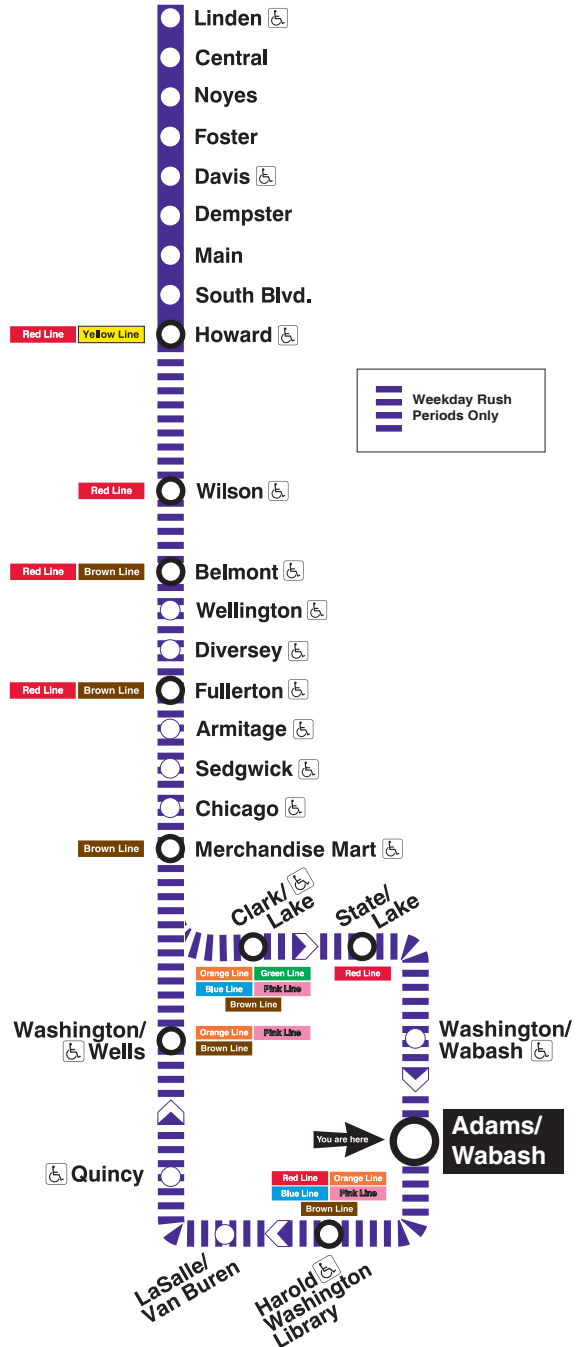

Adams/Wabash

Station Timetable

Purple Line Trains

To Linden

Weekdays

5:55am	first train for AM rush				
6:10am	6:25	6:40	6:55		
7:10am	7:26	7:37	7:47	7:58	
8:08am	8:18	8:28	8:37	8:47	8:57
9:09am	9:22	9:36	9:51		
10:06am	last train for AM rush				
3:05pm	first train for PM rush				
3:18pm	3:31	3:42	3:54		
4:05pm	4:17	4:27	4:35	4:42	4:59
5:07pm	5:19	5:28	5:38	5:48	
6:00pm	6:11	6:23	6:34	6:47	
7:00pm	7:15	last trains for PM rush			

Purple Line service operates to Loop during weekday rush periods only. During all other times take Brown Line train toward Kimball to Fullerton or Belmont, transfer to a Red Line train toward Howard. Transfer at Howard to Purple Line service.

Train Tracker Real-Time Arrivals:

-  For next train arrival times on your computer or smartphone, visit transitchicago.com/traintracker.
 -  For next train arrival times on your mobile phone, text CTATRAIN ADAM to 41411.
- Message and data rates may apply. Check with your mobile carrier first.