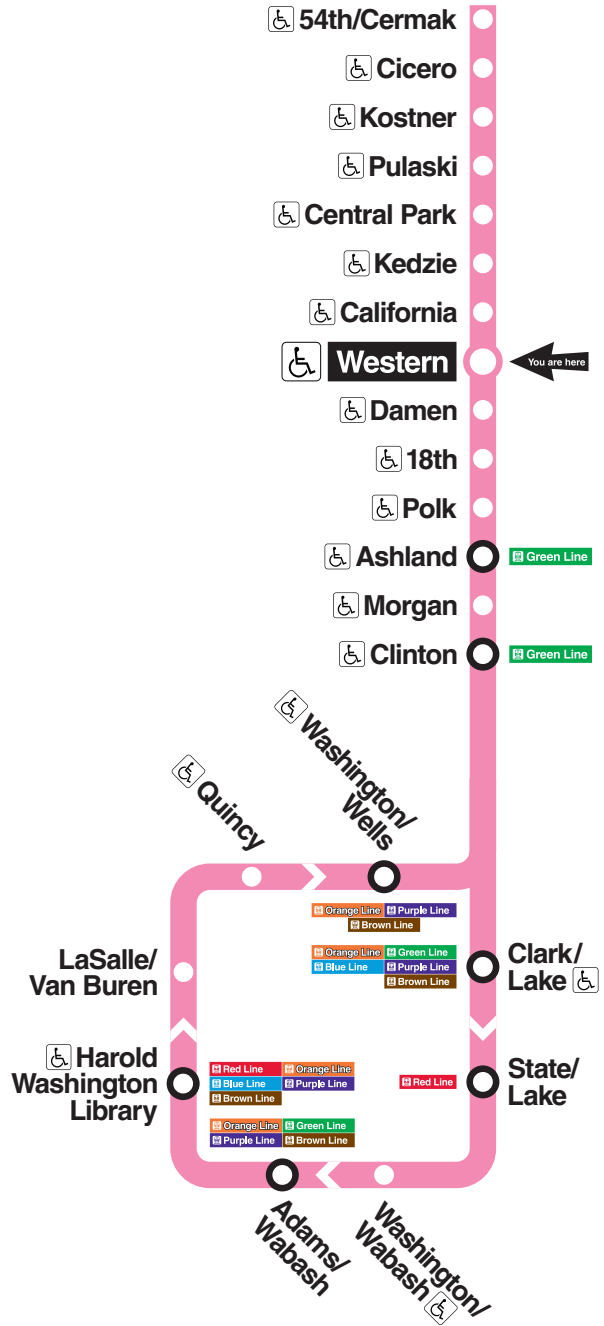

Western

Station timetable

Pink Line trains

Service to 54th/Cermak

	Weekday	Saturday	Sunday/holiday
First train	4:50a	5:50a	5:50a
Morning	every 12–15 minutes	every 12–15 minutes	every 12–15 minutes
AM rush*	every 8–10 minutes		
Midday	every 10 minutes	every 10–12 minutes	every 10–12 minutes
PM rush*	every 8–10 minutes	every 12–15 minutes	every 12–15 minutes
Evening	every 10–15 minutes		
Last train	1:50a	1:50a	1:50a

Service to Loop

	Weekday	Saturday	Sunday/holiday
First train	4:11a	5:11a	5:11a
Morning	every 12–15 minutes	every 12–15 minutes	every 12–15 minutes
AM rush*	every 8–10 minutes		
Midday	every 10 minutes	every 10–12 minutes	every 10–12 minutes
PM rush*	every 8–10 minutes	every 12–15 minutes	every 12–15 minutes
Evening	every 10–15 minutes		
Last train	1:11a	1:11a	1:11a

Scan here for station information including estimated train arrivals, customer alerts and other information

For next train arrival times on your computer or smartphone, visit transitchicago.com/traintracker.

Customer Information: 1-888-YOUR-CTA (1-888-968-7282) or dial 711 Relay

transitchicago.com
transitchicago.com/pinkline

Travel Information: 312-836-7000

eff. 04/25