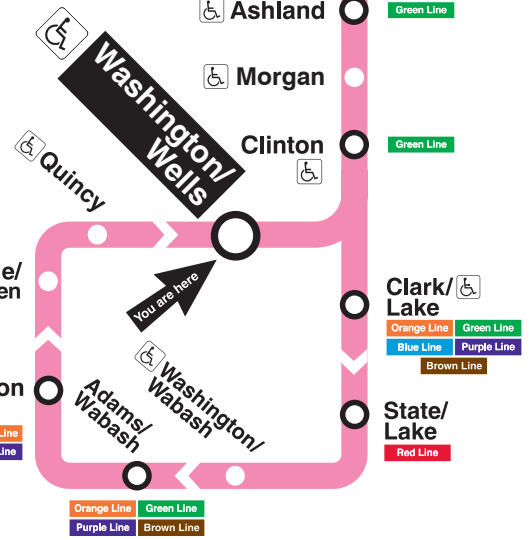

# Washington/Wells

### Pink Line Trains

 54th/Cermak

 Cicero

 Kostner

 Pulaski

 Central Park

 Kedzie

 California

 Western

 Damen

 18th

 Polk

 Ashland 

 Morgan

Clinton  

Clark/Lake   

State/Lake 