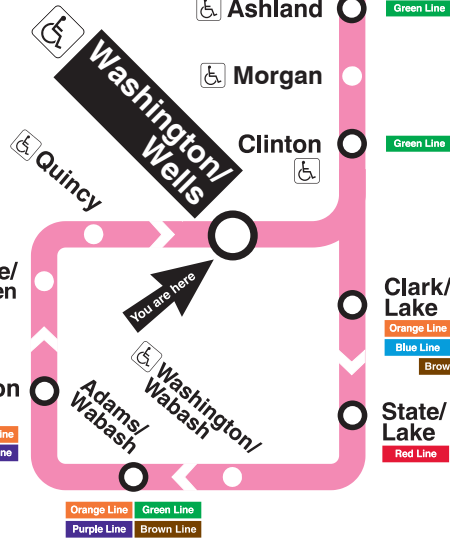

Washington/Wells

Station Timetable

Pink Line Trains

To 54th/Cermak

Weekdays	Saturdays	Sundays
4:39am first train	5:38am first train	5:38am first train
4:54am	5:53am	5:53am
5:09am 5:24 5:39 5:54	6:08am 6:23 6:37 6:50	6:08am 6:23 6:38 6:53
6:05am	7:00am	7:08am 7:23 7:38 7:53
		8:08am 8:23 8:38
		8:50am
every 8 to 12 minutes until 11:00am		every 12 minutes until 7:00pm
every 10 minutes until 4:00pm	every 12 minutes until 10:00pm	
every 8 to 10 minutes until 7:00pm		every 12 to 15 minutes until 11:05pm
every 10 to 15 minutes until 10:55pm	10:00pm 10:14pm 10:26 10:38 10:53	11:05pm 11:23pm 11:38 11:53
11:08pm 11:23 11:38 11:53	11:08pm 11:23 11:38 11:53	12:17am 12:37 12:57
12:08am 12:23 12:38 12:58	12:08am 12:23 12:38 12:57	1:17am 1:37am
1:18am	1:17am	1:37am last train
1:38am last train	1:37am last train	

 54th/Cermak

 Cicero

 Kostner

 Pulaski

 Central Park

 Kedzie

 California

 Western

 Damen

 18th

 Polk

 Ashland 

 Morgan

Clinton  

Travel Information:

-  Phone: 312-836-7000
-  TTY: 312-836-4949
-  Website: transitchicago.com

Customer Information:

-  Phone: 1-888-YOUR-CTA (1-888-968-7282)
-  TTY: 1-888-CTA-TTY1 (1-888-282-8891)
-  Website: transitchicago.com

Train Tracker Real-Time Arrivals:

-  For next train arrival times on your computer or smartphone, visit transitchicago.com/traintracker.
-  For next train arrival times on your mobile phone, text CTATRAINWASWto 41411.
- Message and data rates may apply. Check with your mobile carrier first.