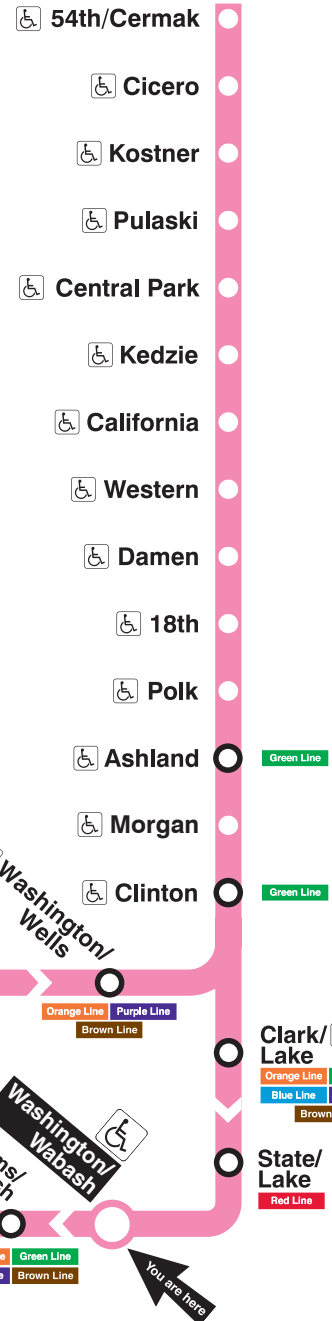

# Washington/Wabash

## Station Timetable

### Pink Line Trains

#### To 54th/Cermak

Weekdays	Saturdays	Sundays
4:31am first train	5:32am first train	5:32am first train
4:46am	5:47am	5:47am
5:01am 5:16 5:31 5:46	6:02am 6:17 6:31 6:44	6:02am 6:17 6:32 6:47
6:00am	6:55am	7:02am 7:17 7:32 7:47
every 8 to 12 minutes until 10:00am	every 12 minutes until 7:00pm	every 12 minutes until 7:00pm
every 10 minutes until 4:00pm	every 12 minutes until 7:00pm	every 12 to 15 minutes until 7:00pm
every 8 to 10 minutes until 7:00pm	9:55pm	11:00pm
every 10 to 13 minutes until 10:45pm	10:08pm 10:20 10:32 10:47	11:00pm
11:01pm 11:16 11:31 11:46	11:02pm 11:17 11:32 11:47	11:17pm 11:32 11:51
12:01am 12:16 12:31 12:51	12:02am 12:17 12:32 12:51	12:11am 12:31 12:51
1:11am	1:11am	1:11am
1:31am last train	1:31am last train	1:31am last train