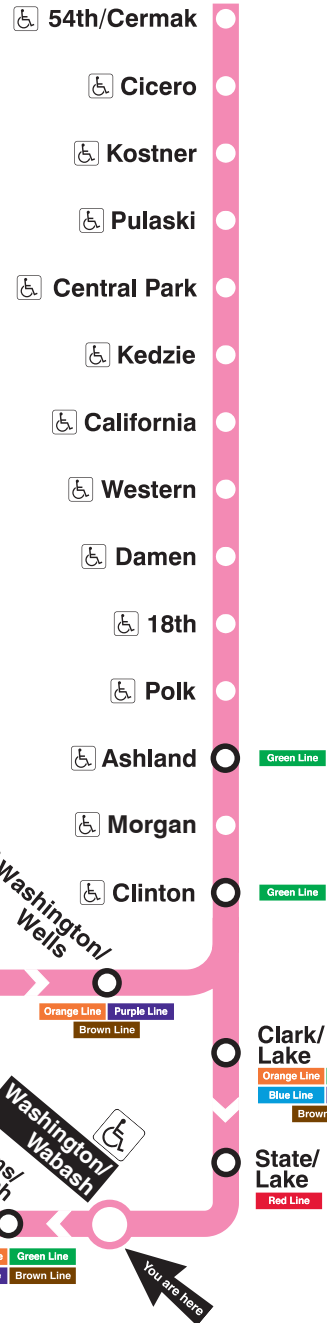

Washington/Wabash

Station Timetable

Pink Line Trains

To 54th/Cermak

Weekdays	Saturdays	Sundays
4:33am first train	5:33am first train	5:33am first train
4:48am	5:48am	5:48am
5:03am 5:18 5:33 5:47	6:03am 6:18	6:03am 6:18 6:33 6:48
6:01am 6:13	6:30am	7:03am 7:18 7:33 7:48
6:25am		8:03am 8:18
every 8 to 10 minutes until 11:00am		8:30am
every 10 to 12 minutes until 4:00pm	every 12 minutes until	every 12 minutes until
every 8 to 10 minutes until 7:00pm		
every 10 to 12 minutes until		7:30pm
10:20pm	10:20pm	7:48pm
10:35pm 10:48	10:33pm 10:48	8:03pm 8:18 8:33 8:48
11:02pm 11:17 11:32 11:47	11:03pm 11:18 11:33 11:48	9:03pm 9:18 9:33 9:48
12:02am 12:17 12:32 12:52	12:03am 12:18 12:33 12:52	10:03pm 10:18 10:33 10:48
1:12am	1:12am	11:03pm 11:18 11:33 11:52
1:32am last train	1:32am last train	12:12am 12:32 12:52
		1:12am
		1:32am last train

Travel Information:

- Phone: 312-836-7000
- TTY: 312-836-4949
- Website: transitchicago.com

Customer Information:

- Phone: 1-888-YOUR-CTA (1-888-968-7282)
- TTY: 1-888-CTA-TTY1 (1-888-282-8891)
- Website: transitchicago.com

Train Tracker Real-Time Arrivals:

- For next train arrival times on your computer or smartphone, visit transitchicago.com/traintracker.
- For next train arrival times on your mobile phone, text CTATRAIN WAWA to 41411.
- Message and data rates may apply. Check with your mobile carrier first.