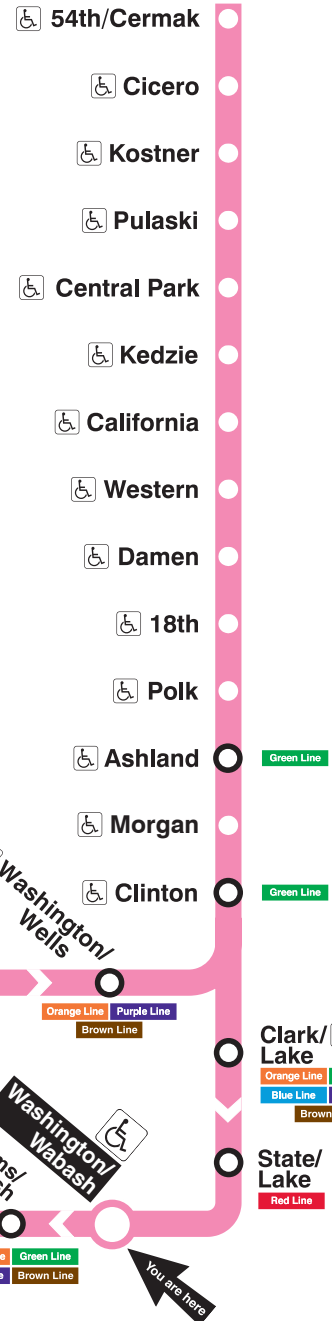

Washington/Wabash

Station Timetable

Pink Line Trains

To 54th/Cermak

Weekdays	Saturdays	Sunday/holidays
4:29am first train	5:29am first train	5:29am first train
4:44am	5:44am 5:59	5:49am
5:14am 5:29 5:44	6:14am 6:29 6:44	6:09am 6:25 6:40 6:55
6:00am	7:00am	7:10am
every 10 to 11 minutes until	every 15 minutes until	every 13 to 15 minutes until
10:05am	10:00am	12:05pm
every 10 to 12 minutes until	every 12 minutes until	every 12 to 15 minutes until
2:00pm	7:00pm	6:00pm
every 10 to 12 minutes until	every 12 to 15 minutes until	every 15 minutes until
8:10pm	11:15pm	11:15pm
11:10pm	11:29pm 11:44 11:59	11:29pm 11:49
11:26pm 11:41 11:56	12:14am 12:29 12:49	12:09am 12:29 12:49
12:11am 12:26 12:41 12:56	1:09am 1:29 last trains	1:09am 1:29 last trains
1:11am 1:29 last trains		

Travel Information:

- Phone: 312-836-7000
- TTY: 312-836-4949
- Website: transitchicago.com

Customer Information:

- Phone: 1-888-YOUR-CTA (1-888-968-7282)
- TTY: 1-888-CTA-TTY1 (1-888-282-8891)
- Website: transitchicago.com

Train Tracker Real-Time Arrivals:

- For next train arrival times on your computer or smartphone, visit transitchicago.com/traintracker.
- For next train arrival times on your mobile phone, text CTATRAIN WAWA to 41411.
- Message and data rates may apply. Check with your mobile carrier first.