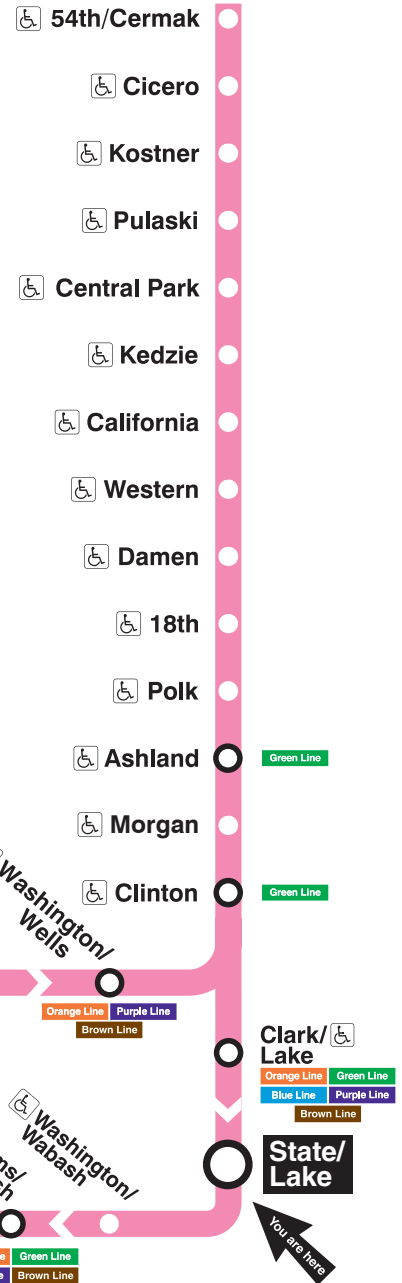

State/Lake

Station Timetable

Pink Line Trains

To 54th/Cermak

Weekdays	Saturdays	Sundays
4:29am first train	5:30am first train	5:30am first train
4:44am 4:59am	5:45am	5:45am
5:14am 5:29am 5:45 5:59	6:00am 6:15 6:29 6:42 6:54	6:00am 6:15 6:30 6:45
6:10am	7:05am	7:00am 7:15 7:30 7:45
every 8 to 12 minutes until 10:00am	every 12 minutes until 7:00pm	every 12 minutes until 7:00pm
every 10 minutes until 4:00pm	every 12 minutes until 7:00pm	every 12 to 15 minutes until 7:00pm
every 8 to 10 minutes until 7:00pm	9:55pm 10:06pm 10:18 10:30 10:45	11:00pm 11:15pm 11:30 11:49
every 10 to 14 minutes until 11:00pm	11:00pm 11:15 11:30 11:45	12:09am 12:29 12:49
11:14pm 11:29 11:44 11:59	12:00am 12:15 12:30 12:49	1:09am 1:09am
12:14am 12:29 12:49	1:09am 1:29am last train	1:29am 1:29am last train
1:09am 1:29am last train		

Travel Information:

- Phone: 312-836-7000
- TTY: 312-836-4949
- Website: transitchicago.com

Customer Information:

- Phone: 1-888-YOUR-CTA (1-888-968-7282)
- TTY: 1-888-CTA-TTY1 (1-888-282-8891)
- Website: transitchicago.com

Train Tracker Real-Time Arrivals:

- For next train arrival times on your computer or smartphone, visit transitchicago.com/traintracker.
- For next train arrival times on your mobile phone, text CTATRAIN STLK to 41411.
- Message and data rates may apply. Check with your mobile carrier first.