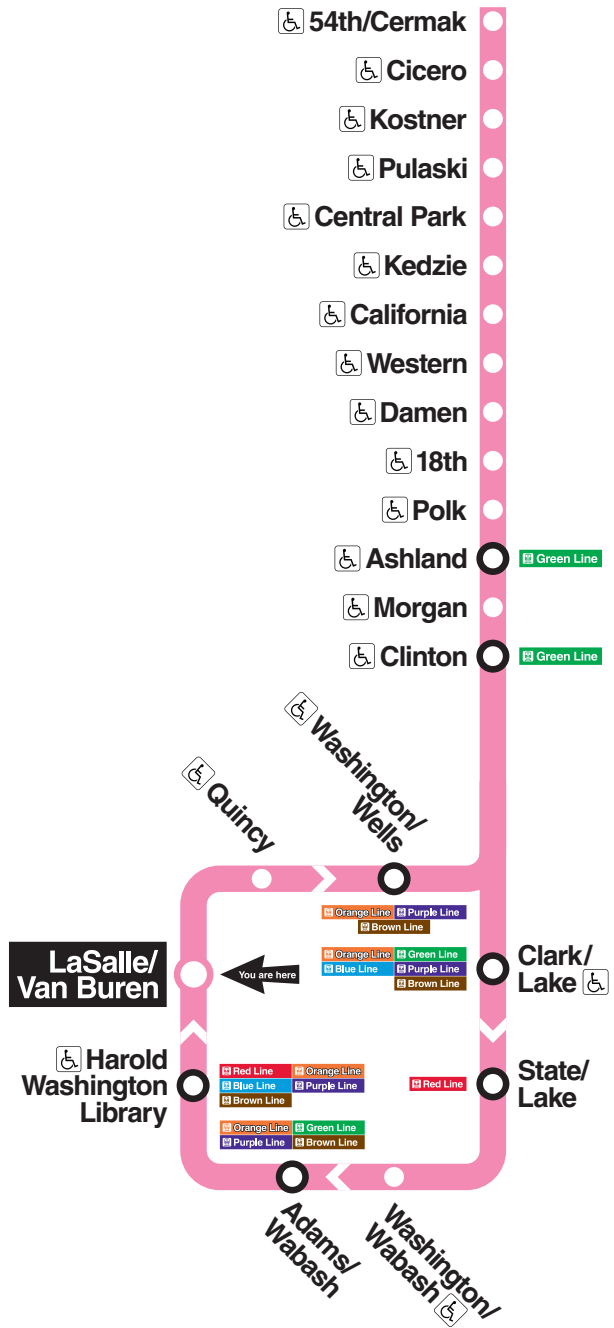

LaSalle/Van Buren

Station timetable

Pink Line trains

Service to 54th/Cermak

	Weekday	Saturday	Sunday/holiday
First train	4:32a	5:32a	5:32a
Morning	every 12–15 minutes	every 12–15 minutes	every 12–15 minutes
AM rush*	every 8–10 minutes		
Midday	every 10 minutes	every 10–12 minutes	every 10–12 minutes
PM rush*	every 8–10 minutes	every 12–15 minutes	every 12–15 minutes
Evening	every 10–15 minutes		
Last train	1:32a	1:32a	1:32a

Scan here for station information including estimated train arrivals, customer alerts and other information

For next train arrival times on your computer or smartphone, visit transitchicago.com/traintracker.

Customer Information: 1-888-YOUR-CTA (1-888-968-7282) or dial 711 Relay

transitchicago.com
transitchicago.com/pinkline

Travel Information: 312-836-7000

eff. 04/25