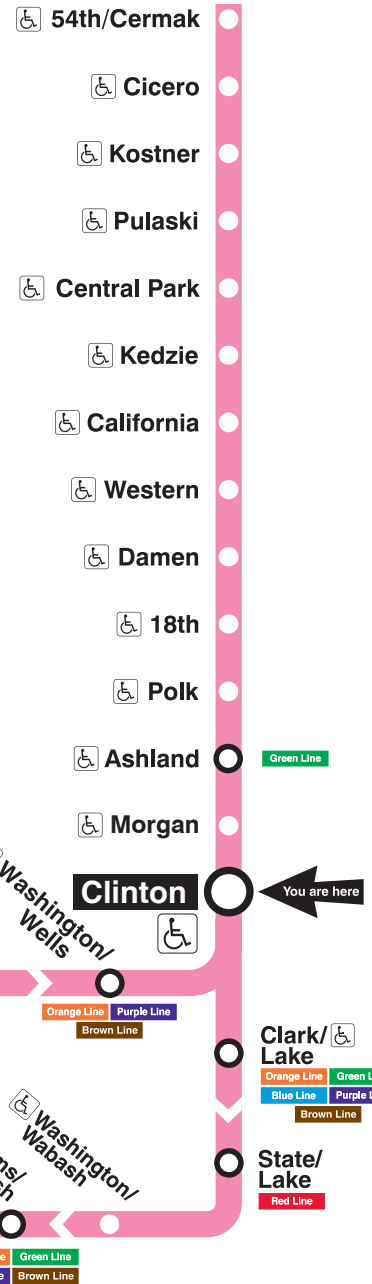

Clinton

Station Timetable

Pink Line Trains

To 54th/Cermak

Weekdays	Saturdays	Sundays
4:40am first train	5:41am first train	5:41am first train
4:55am	5:56am	5:56am
5:10am 5:25 5:40 5:55	6:11am 6:26 6:40 6:53	6:11am 6:26 6:41 6:56
6:10am	7:05am	7:11am 7:26 7:41 7:56
		8:11am 8:26 8:41
		8:50am
every 8 to 12 minutes until 10:00am		every 12 minutes until 7:00pm
every 10 minutes until 4:00pm	every 12 minutes until 10:05pm	
every 8 to 10 minutes until 7:00pm	10:17pm 10:29 10:41 10:56	
every 10 to 15 minutes until 11:55pm	11:11pm 11:26 11:41 11:56	11:40pm
12:10am 12:25 12:40	12:11am 12:26 12:41	12:00am 12:20 12:40
1:00am 1:20	1:00am 1:20	1:00am 1:20
1:40am last train	1:40am last train	1:40am last train

To Loop

Weekdays	Saturdays	Sundays
4:26am first train	5:27am first train	5:27am first train
4:41am 4:56	5:42am 5:57	5:42am 5:57
5:11am 5:26 5:41 5:55	6:12am 6:26 6:39 6:51	6:12am 6:27 6:42 6:57
6:05am	7:00am	7:12am 7:27 7:42 7:57
		8:12am 8:27
every 8 to 12 minutes until 10:00am		every 12 minutes until 7:00pm
every 10 minutes until 4:00pm	every 12 minutes until 10:00pm	
every 8 to 10 minutes until 7:00pm	10:15pm 10:27 10:42 10:57	
every 10 to 14 minutes until 11:55pm	11:12pm 11:27 11:42 11:57	11:55pm
12:11am 12:26 12:46	12:12am 12:27 12:46	11:12pm 11:27 11:46
1:06am	1:06am	12:06am 12:26 12:46
1:26am last train	1:26am last train	1:06am
		1:26am

Travel Information:

- Phone: 312-836-7000
- TTY: 312-836-4949
- Website: transitchicago.com

Customer Information:

- Phone: 1-888-YOUR-CTA (1-888-968-7282)
- TTY: 1-888-CTA-TTY1 (1-888-282-8891)
- Website: transitchicago.com

Train Tracker Real-Time Arrivals:

- For next train arrival times on your computer or smartphone, visit transitchicago.com/traintracker.
- For next train arrival times on your mobile phone, text CTATRAIN CLIL to 41411.
- Message and data rates may apply. Check with your mobile carrier first.