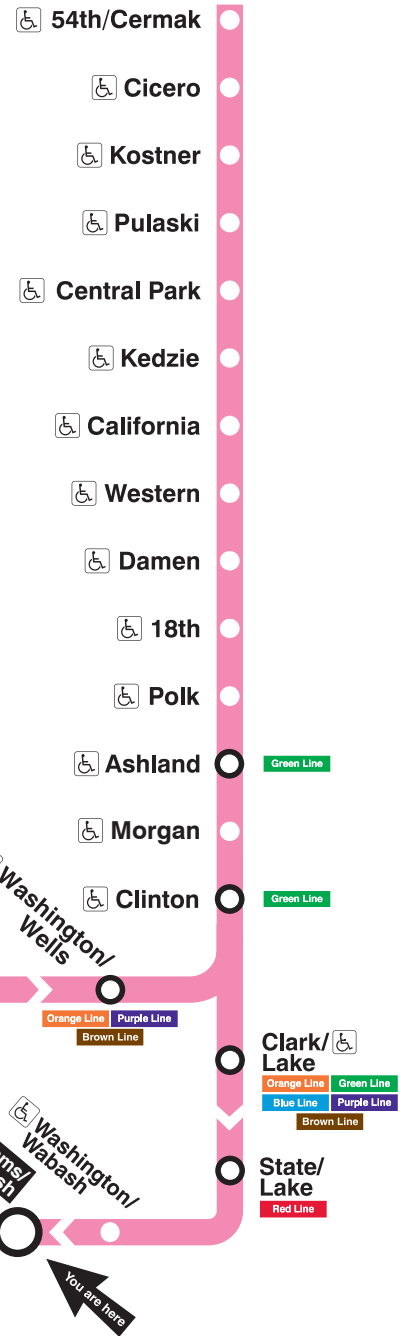

# Adams/Wabash

## Station Timetable

### Pink Line Trains

#### To 54th/Cermak

Weekdays	Saturdays	Sundays
4:33am first train	5:33am first train	5:33am first train
4:48am	5:48am	5:48am
5:03am 5:18 5:33 5:48	6:03am 6:18 6:32 6:45	6:03am 6:18 6:33 6:48
6:00am	6:55am	7:03am 7:18 7:33 7:48
		8:03am 8:18 8:33
		8:45am
every 8 to 12 minutes until 10:00am		every 12 minutes until 7:00pm
every 10 minutes until 4:00pm	every 12 minutes until 7:00pm	
every 8 to 10 minutes until 7:00pm		every 12 to 15 minutes until 11:00pm
every 10 to 15 minutes until 10:45pm	9:55pm	11:00pm
11:02pm 11:17 11:32 11:47	10:09pm 10:21 10:33 10:48	11:18pm 11:33 11:52
12:02am 12:17 12:32 12:52	11:03pm 11:18 11:33 11:48	12:12am 12:32 12:52
1:12am	12:03am 12:18 12:33 12:52	1:12am
1:32am last train	1:12am	1:32am last train
	1:32am last train	