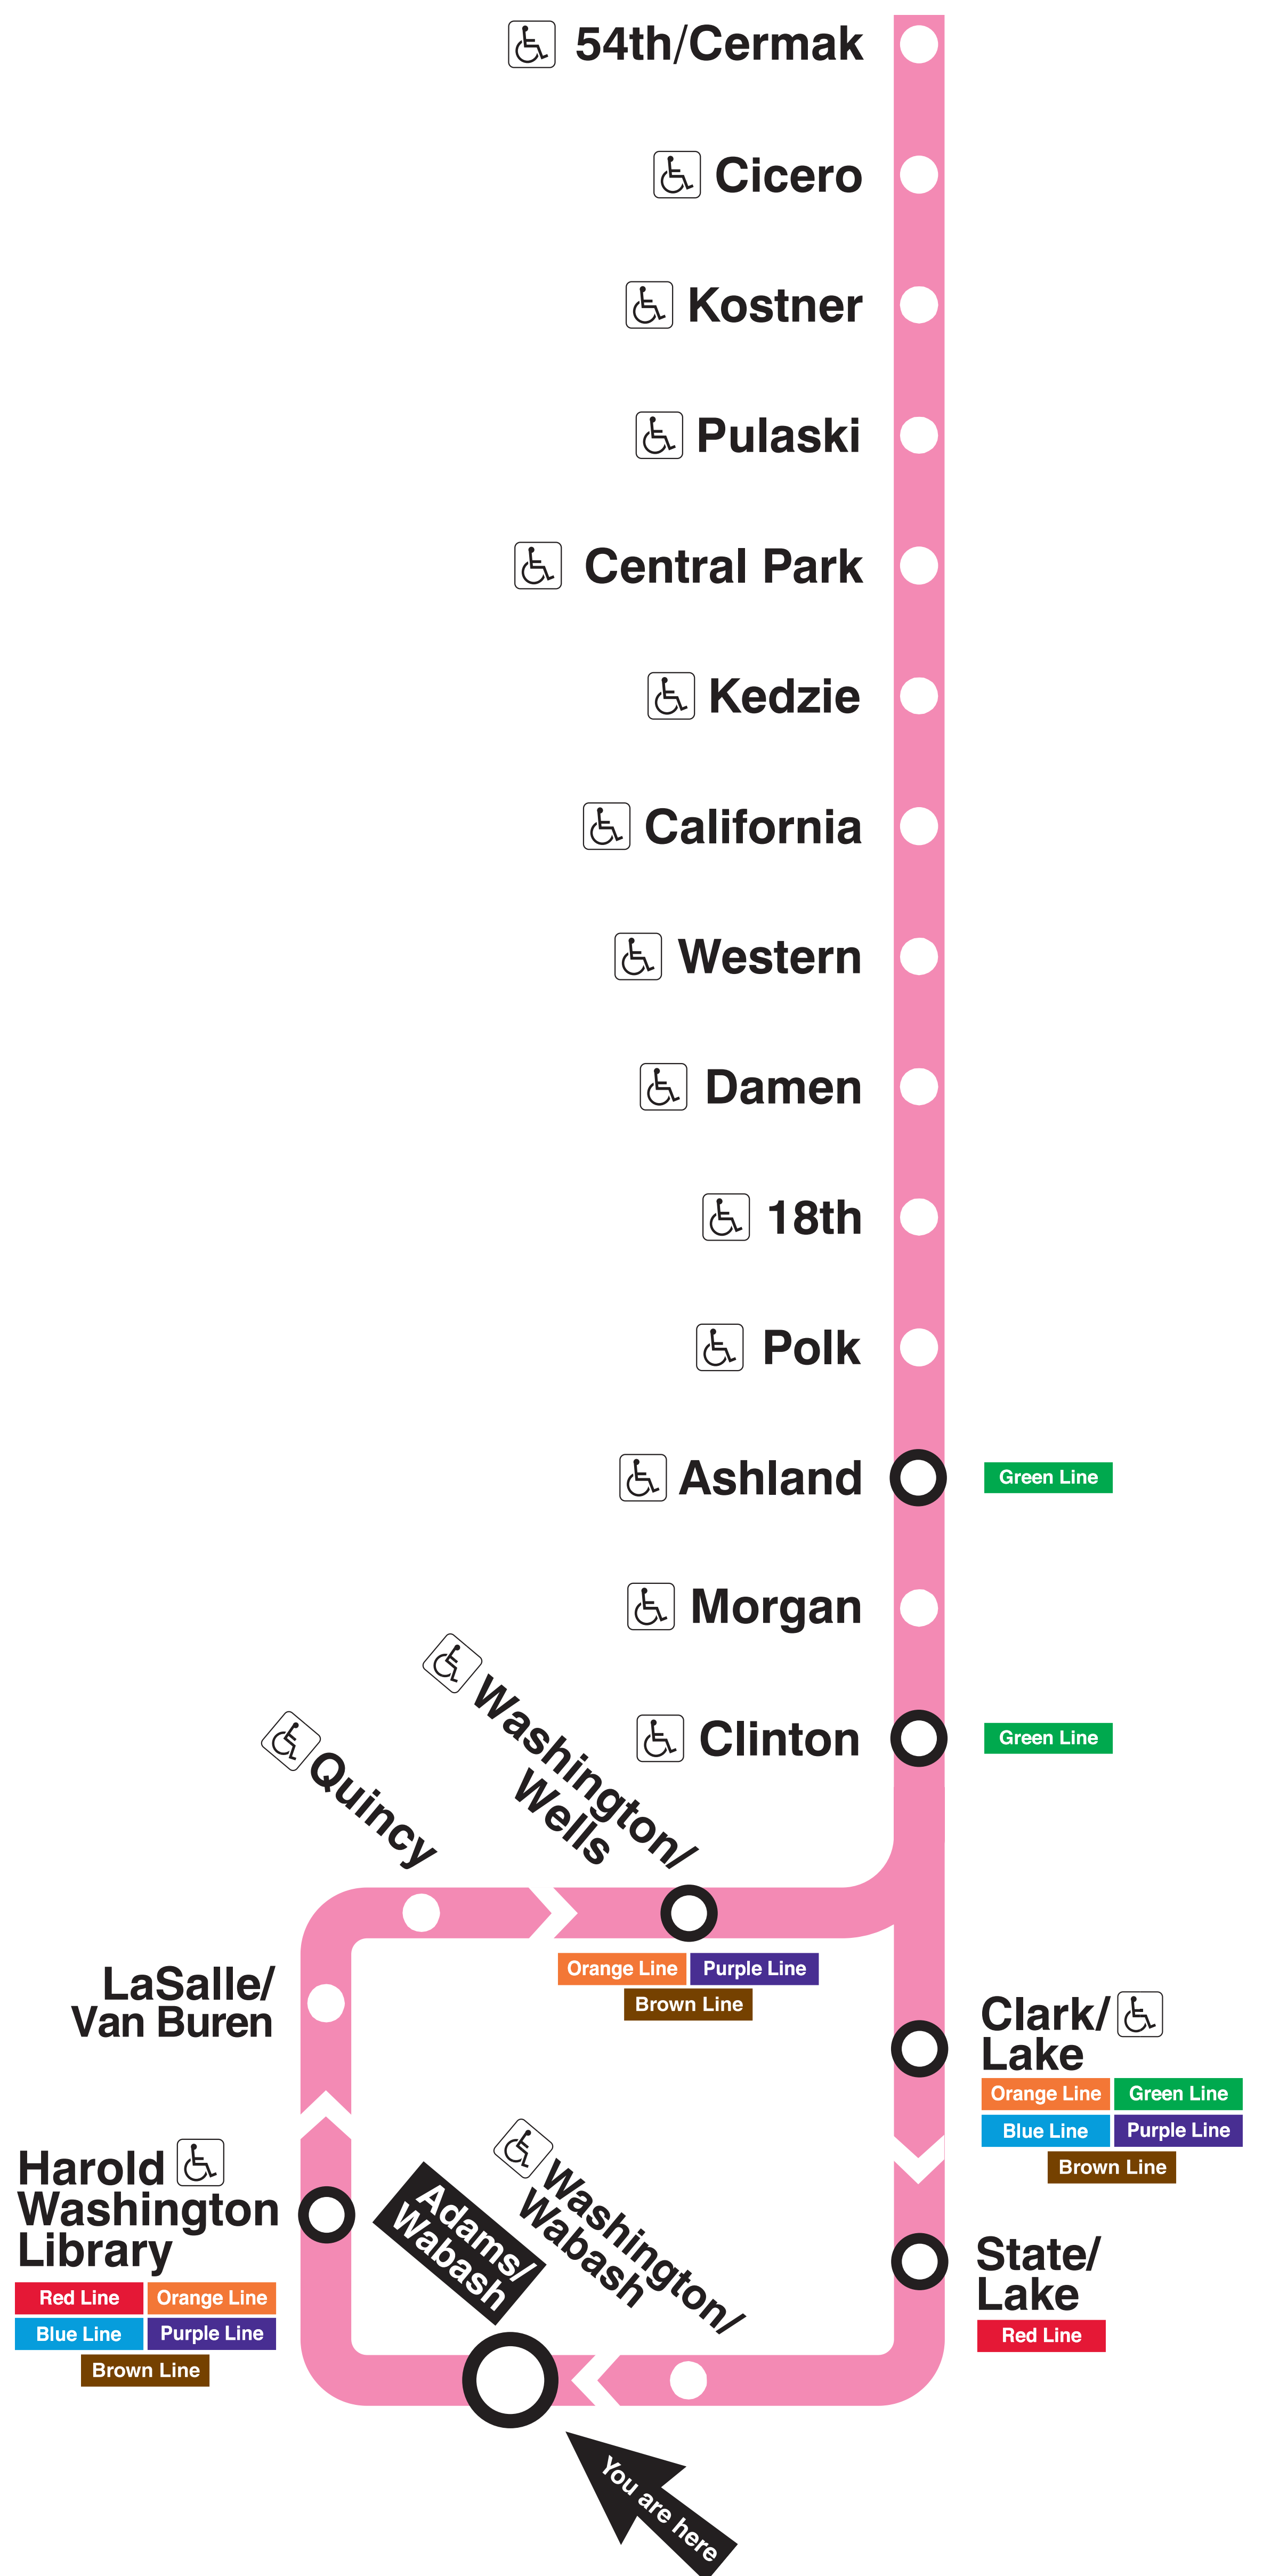

# Adams/Wabash

## Station Timetable

### Pink Line Trains

#### To 54th/Cermak

Weekdays	Saturdays	Sundays
4:32am first train	5:33am first train	5:33am first train
4:47am	5:48am	5:48am
5:02am 5:17 5:32 5:47	6:03am 6:18 6:32 6:45	6:03am 6:18 6:33 6:48
6:00am	6:55am	7:03am 7:18 7:33 7:48
		8:03am 8:18 8:33
		8:45am
every 10 to 15 minutes until 10:00am		every 12 minutes until 7:00pm
every 10 to 12 minutes until 3:00pm	every 12 minutes until 9:55pm	every 12 to 15 minutes until 11:00pm
every 10 minutes until 7:00pm	10:09pm 10:21 10:33 10:48	11:18pm 11:33 11:52
every 10 to 15 minutes until 10:40pm	11:03pm 11:18 11:33 11:48	12:12am 12:32 12:52
11:13pm 11:32 11:52	12:03am 12:18 12:33 12:52	1:12am
12:12am 12:32 12:52	1:12am	1:32am last train
1:12am	1:32am last train	
1:32am last train		