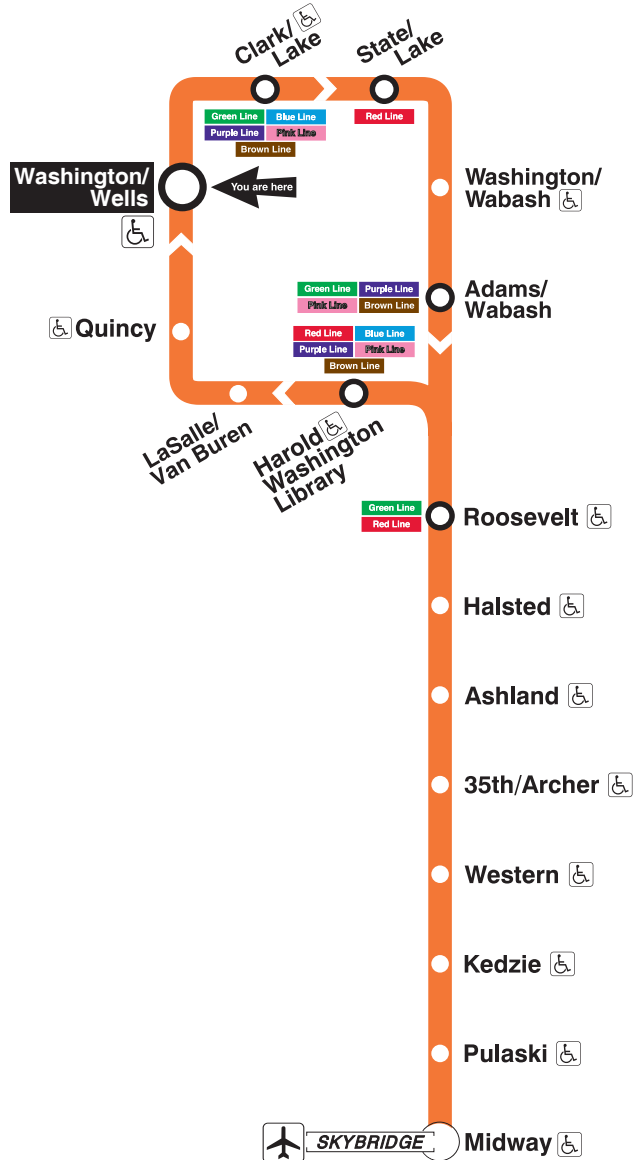

Washington/Wells

Station Timetable

Orange Line Trains

To Midway

Weekdays	Saturdays	Sundays
3:56am first train	4:26am first train	4:56am first train
4:11am 4:26 4:41 4:56	4:41am 4:56	5:11am 5:26 5:41 5:56
5:11am 5:26 5:39 5:51	5:11am 5:26 5:41 5:56	6:11am 6:26 6:41 6:56
6:00am	6:11am 6:25 6:35am	7:11am 7:26 7:41 7:56
every 7 to 11 minutes until	every 10 to 12 minutes until	every 8:40am 12 minutes until
10:00am	2:00pm	3:00pm
every 8 to 9 minutes until	every 7 to 10 minutes until	every 10 to 12 minutes until
1:00pm	7:00pm	7:50pm
every 6 to 8 minutes until	every 10 to 12 minutes until	8:02pm 8:17 8:32 8:47
6:00pm	11:15pm	9:02pm 9:17 9:32 9:47
every 7 to 12 minutes until	11:31pm 11:46	10:02pm 10:17 10:32 10:47
11:15pm	12:01am 12:16 12:31 12:46	11:02pm 11:17 11:32 11:51
11:31pm 11:46	1:01am 1:16 last train	12:11am 12:31 12:51
12:01am 12:16 12:31 12:46		1:11am
1:01am 1:16 last train		1:31am last train