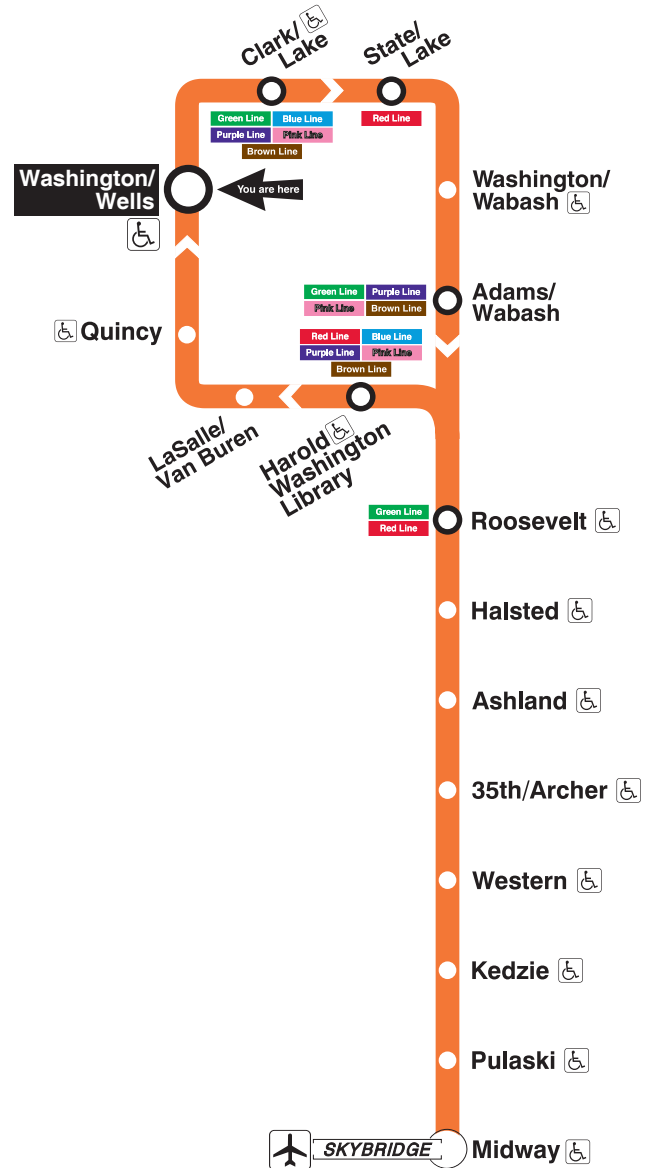

Washington/Wells

Station Timetable

Orange Line Trains

To Midway

Weekdays	Saturdays	Sundays
3:56am first train	4:26am first train	4:56am first train
4:11am 4:26 4:41 4:56	4:41am 4:56	5:11am 5:26 5:41 5:56
5:11am 5:26 5:38 5:51	5:11am 5:26 5:41 5:56	6:11am 6:26 6:41 6:56
6:00am	6:11am 6:25 6:35am	7:11am 7:26 7:41 7:56 8:11am 8:26 8:40am
every 7 to 11 minutes until	every 10 to 12 minutes until	every 12 minutes until
10:00am	2:00pm	3:00pm
every 8 to 9 minutes until	every 7 to 10 minutes until	every 10 to 12 minutes until
1:00pm	7:00pm	7:50pm
every 6 to 8 minutes until	every 10 to 12 minutes until	8:02pm 8:17 8:32 8:47 9:02pm 9:17 9:32 9:47 10:02pm 10:17 10:32 10:47 11:02pm 11:17 11:32 11:51 12:11am 12:31 12:51 1:11am
6:00pm	11:15pm	1:31am last train
every 7 to 12 minutes until	11:31pm 11:46 12:01am 12:16 12:31 12:46 1:01am 1:16 1:31am last train	
11:15pm		
11:31pm 11:46 12:01am 12:16 12:31 12:46 1:01am 1:16 1:31am last train		

Train Tracker Real-Time Arrivals:

-  For next train arrival times on your computer or smartphone, visit transitchicago.com/traintracker.
-  For next train arrival times on your mobile phone, text CTATRAIN WASW to 41411.
- Message and data rates may apply. Check with your mobile carrier first.