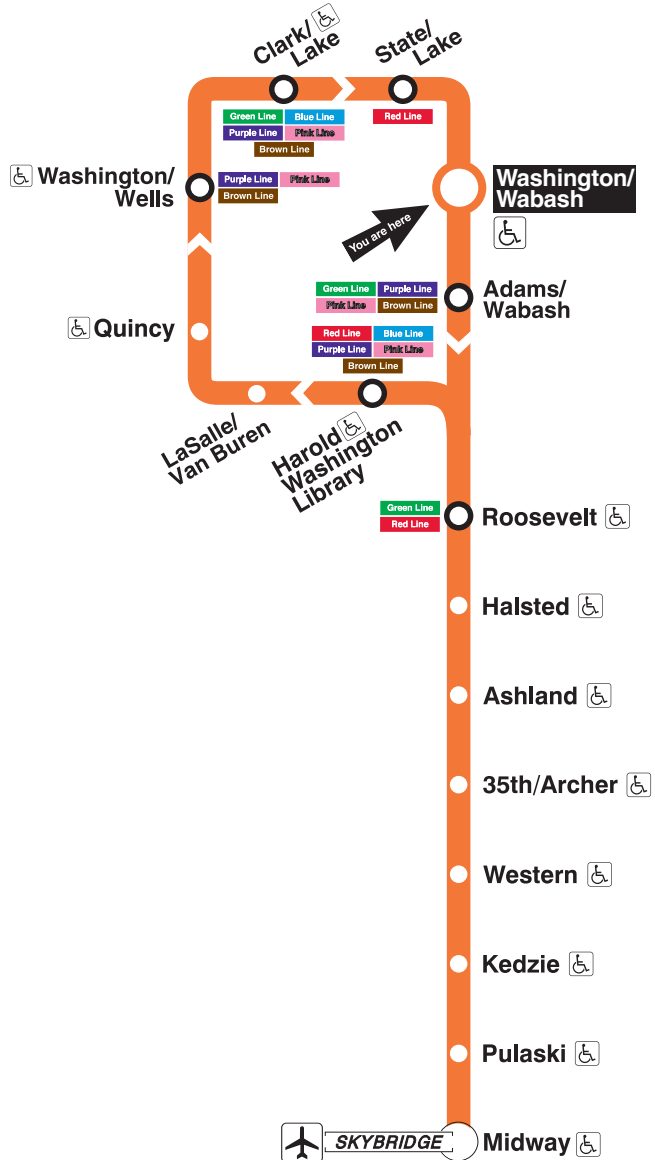

Washington/Wabash

Station Timetable

Orange Line Trains

To Midway

Weekdays	Saturdays	Sundays
4:03am first train	4:33am 4:48 first trains	5:03am first train
4:18am 4:33 4:48	5:03am 5:18 5:33 5:48	5:18am 5:33 5:48
5:03am 5:18 5:33 5:45 5:57	6:00am	6:00am
6:00am		
every 7 to 10 minutes until	every 10 to 15 minutes until	every 12 to 15 minutes until
9:00am		
every 6 to 9 minutes until	2:00pm	3:00pm
6:00pm	every 7 to 10 minutes until	every 10 to 12 minutes until
every 7 to 10 minutes until	7:00pm	8:00pm
10:00pm	every 10 to 12 minutes until	every 15 minutes until
10:55pm	11:00pm	
11:11pm 11:23 11:38 11:53	11:11pm 11:23 11:38 11:53	11:25pm
12:08am 12:23 12:38 12:53	12:08am 12:23 12:38 12:53	11:39pm 11:58
1:08am 1:23	1:08am 1:23	12:18am 12:38 12:58
1:38am last train	1:38am last train	1:18am 1:38 last trains