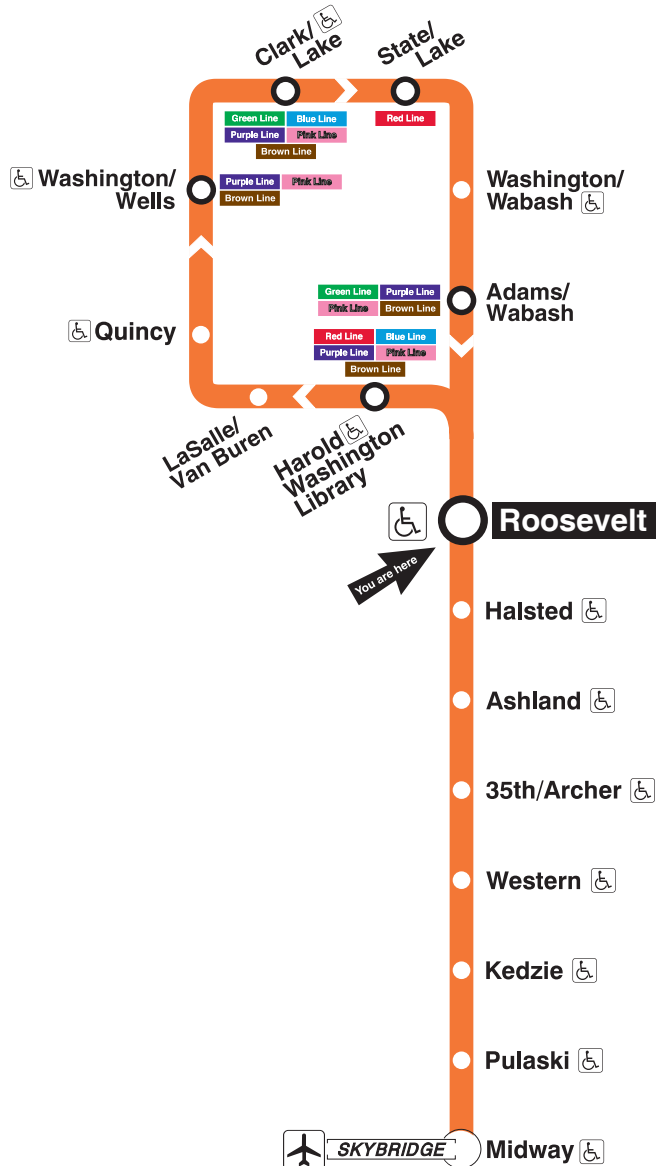

To Loop

(some rush period trips continue via Brown Line to Kimball - check train signs and listen for announcements)

Weekdays	Saturdays	Sundays
3:49am first train	4:19am first train	4:49am first train
4:04am 4:19 4:34 4:49	4:34am 4:49	5:04am 5:19 5:34 5:49
5:04am 5:19 5:31 5:44 5:55	5:04am 5:19 5:34 5:49	6:04am 6:19 6:34 6:49
6:05am	6:04am 6:19	7:04am 7:19 7:34 7:49
6:15am	6:30am	8:04am
every 3 to 7 minutes until 9:00am	every 10 to 12 minutes until 2:00pm	every 12 to 13 minutes until 3:00pm
every 6 to 9 minutes until 6:00pm	every 7 to 10 minutes until 7:00pm	every 10 to 11 minutes until 7:30pm
every 8 to 10 minutes until 9:00pm	every 12 minutes until 11:10pm	7:42pm 7:55
every 10 to 12 minutes until 11:10pm	11:24pm 11:39 11:54	8:10pm 8:25 8:40 8:55
11:24pm 11:39 11:54	12:09am 12:24 12:39 12:54	9:10pm 9:25 9:40 9:55
12:09am 12:24 12:39 12:54	1:09am	10:10pm 10:25 10:40 10:55
1:09am	1:24am last train	11:10pm 11:25 11:44
1:24am last train		12:04am 12:24 12:44
		1:04am
		1:24am last train

Travel Information:

- Phone: 312-836-7000
- TTY: 312-836-4949
- Website: transitchicago.com

Customer Information:

- Phone: 1-888-YOUR-CTA (1-888-968-7282)
- TTY: 1-888-CTA-TTY1 (1-888-282-8891)
- Website: transitchicago.com

Train Tracker Real-Time Arrivals:

- For next train arrival times on your computer or smartphone, visit transitchicago.com/traintracker.
- For next train arrival times on your mobile phone, text CTATRAIN ROOS to 41411.
- Message and data rates may apply. Check with your mobile carrier first.