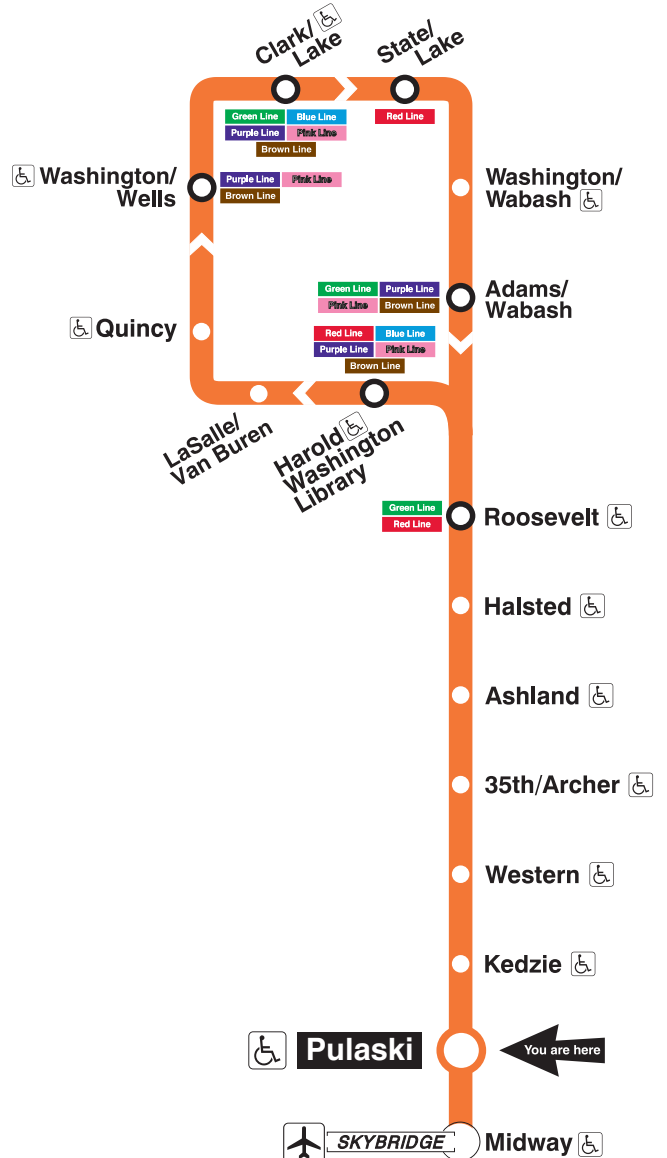

To Loop

Weekdays	Saturdays	Sunday/holidays
3:32am 3:47 first trains	4:02am 4:17 first train	4:32am 4:52 first trains
4:02am 4:17 4:32 4:47	4:17am 4:32 4:47	5:12am 5:32 5:52
5:00am	5:02am 5:17 5:32 5:47	6:12am 6:32 6:47
6:00am	6:00am	7:00am
every 8 to 15 minutes until	every 12 minutes until	every 12 to 15 minutes until
9:00am	10:00am	9:00am
every 12 minutes until	every 10 to 12 minutes until	every 12 minutes until
1:00pm	6:00pm	7:00pm
every 8 to 12 minutes until	every 12 to 15 minutes until	every 11 to 15 minutes until
5:00pm	10:50pm	10:50pm
11:07pm 11:22 11:37 11:52	11:07pm 11:22 11:37 11:52	11:08pm 11:27 11:47
12:07am 12:22 12:37 12:52	12:07am 12:22 12:37 12:52	12:07am 12:27 12:47
1:07am last train	1:07am last train	1:07am last train

Travel Information:

- Phone: 312-836-7000
- TTY: 312-836-4949
- Website: transitchicago.com

Customer Information:

- Phone: 1-888-YOUR-CTA (1-888-968-7282)
- TTY: 1-888-CTA-TTY1 (1-888-282-8891)
- Website: transitchicago.com

Train Tracker Real-Time Arrivals:

- For next train arrival times on your computer or smartphone, visit transitchicago.com/traintracker.
- For next train arrival times on your mobile phone, text CTATRAIN PULO to 41411.
- Message and data rates may apply. Check with your mobile carrier first.