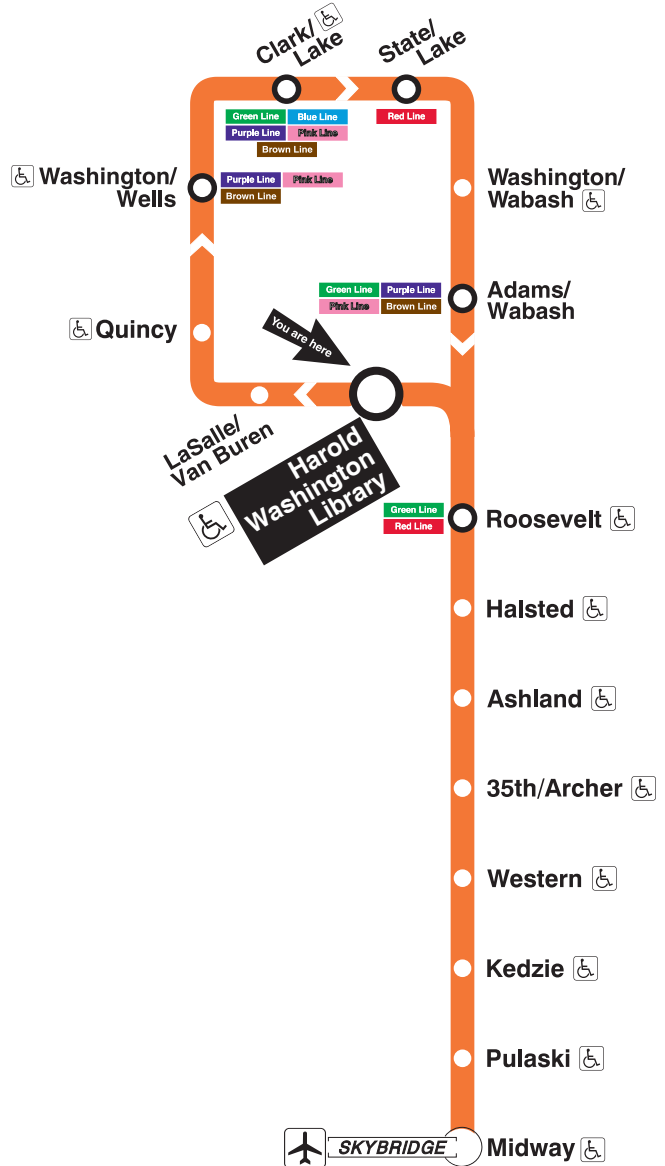

Harold Washington Library State/Van Buren Station Timetable

Orange Line Trains

To Midway

| Weekdays | Saturdays | Sundays |
|-------------------------------------|--------------------------------------|-------------------------------------|
| 3:53am first train | 4:23am first train | 4:53am first train |
| 4:08am 4:23 4:38 4:53 | 4:38am 4:53 | 5:08am 5:23 5:38 5:53 |
| 5:08am 5:23 5:35 5:47 | 5:08am 5:23 5:38 5:53 | 6:08am 6:23 6:38 6:53 |
| 5:55am | 6:08am 6:23 | 7:08am 7:23 7:38 7:53 |
| | 6:35am | 8:08am 8:23 |
| | | 8:35am |
| every 7 to 11 minutes until 9:00am | every 10 to 12 minutes until 2:00pm | every 12 minutes until 3:00pm |
| every 7 to 9 minutes until 2:00pm | every 7 to 10 minutes until 7:00pm | every 10 to 13 minutes until 8:00pm |
| every 6 to 8 minutes until 6:00pm | every 10 to 12 minutes until 11:00pm | 8:14pm 8:29 8:44 8:59 |
| every 8 to 12 minutes until 11:28am | 11:13pm 11:28 11:43 11:58 | 9:14pm 9:29 9:44 9:59 |
| 11:28pm 11:43 11:58 | 12:13am 12:28 12:43 12:58 | 10:14pm 10:29 10:44 10:59 |
| 12:13am 12:28 12:43 12:58 | 1:13am | 11:14pm 11:29 11:48 |
| 1:13am | 1:28am last train | 12:08am 12:28 12:48 |
| 1:28am last train | | 1:08am |
| | | 1:28am last train |

Train Tracker Real-Time Arrivals:

-  For next train arrival times on your computer or smartphone, visit transitchicago.com/traintracker.
 -  For next train arrival times on your mobile phone, text CTATRAIN HWLC to 41411.
- Message and data rates may apply. Check with your mobile carrier first.