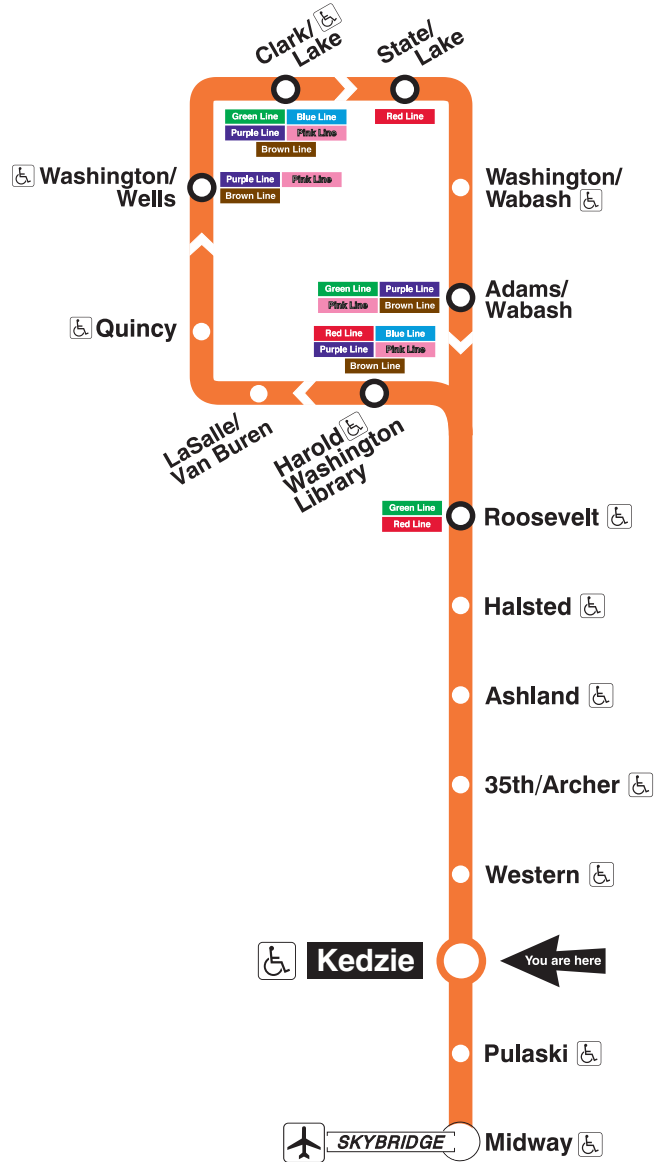

## Station Timetable

### Orange Line Trains

#### To Midway

Weekdays	Saturdays	Sundays
4:20am first train	4:50am first train	5:20am first train
4:35am 4:50	5:05am 5:20 5:35 5:50	5:35am 5:50
5:05am	6:05am	6:05am
every 10 to 15 minutes until 7:00am	every 10 to 15 minutes until 2:00pm	every 12 to 15 minutes until 3:00pm
every 1 to 8 minutes until 10:00am	every 7 to 10 minutes until 7:00pm	every 10 to 12 minutes until 8:00pm
every 6 to 10 minutes until 8:00pm	every 10 to 12 minutes until 7:00pm	every 10 to 12 minutes until 8:00pm
every 10 to 12 minutes until 11:05pm	every 10 to 12 minutes until 11:05pm	every 12 to 15 minutes until 11:55pm
11:16pm 11:28 11:40 11:55	11:16pm 11:28 11:40 11:55	11:55pm
12:10am 12:25 12:40 12:55	12:10am 12:25 12:40 12:55	12:15am 12:35 12:55
1:10am 1:25 1:40	1:10am 1:25 1:40	1:15am 1:35
1:55am last train	1:55am last train	1:55am last train

#### To Loop

(some rush period trips continue via Brown Line to Kimball - check train signs and listen for announcements)

Weekdays	Saturdays	Sundays
3:35am 3:50 first trains	4:05am first train	4:35am 4:50 first trains
4:05am 4:20 4:35 4:50	4:20am 4:35 4:50	5:05am 5:20 5:35 5:50
5:05am 5:17 5:29 5:40	5:05am 5:20 5:35 5:50	6:05am
5:50am	6:05am	
every 3 to 7 minutes until 8:00am	every 10 to 12 minutes until 2:00pm	every 12 to 15 minutes until 3:00pm
every 6 to 9 minutes until 6:00pm	every 7 to 10 minutes until 7:00pm	every 10 minutes until 7:00pm
every 10 minutes until 10:00pm	every 12 minutes until 7:00pm	every 10 to 15 minutes until 7:00pm
every 12 minutes until 10:55pm	every 12 minutes until 10:55pm	every 10 to 15 minutes until 10:55pm
11:10pm 11:25 11:40 11:55	11:10pm 11:25 11:40 11:55	11:11pm 11:30 11:50
12:10am 12:25 12:40 12:55	12:10am 12:25 12:40 12:55	12:10am 12:30 12:50
1:10am last train	1:10am last train	1:10am last train