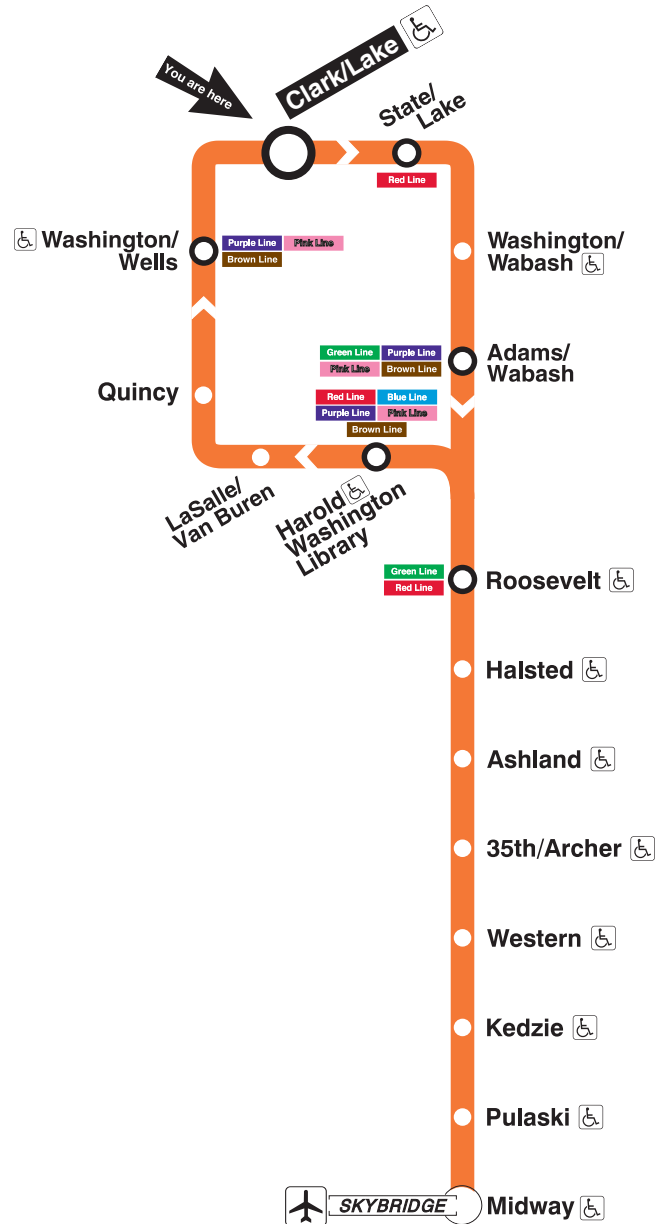

Orange Line

Clark/Lake

Station Timetable

Orange Line Trains

To Midway

Weekdays	Saturdays	Sundays
3:59am first train	4:29am first train	4:59am first train
4:14am 4:29 4:44 4:59	4:44am 4:59	5:14am 5:29 5:44 5:59
5:14am 5:29 5:42 5:53	5:14am 5:29 5:44 5:59	6:14am 6:29 6:44 6:59
6:05am	6:14am 6:29	7:14am 7:29 7:44 7:59
every 7 to 11 minutes until 10:00am	6:40am every 10 to 12 minutes until 1:00pm	8:14am 8:29 every 12 minutes until 3:00pm
every 8 to 9 minutes until 1:00pm	7:00pm every 7 to 10 minutes until 7:00pm	3:00pm every 10 to 12 minutes until 7:50pm
every 6 to 8 minutes until 6:00pm	7:00pm every 10 to 12 minutes until 11:20pm	8:05pm 8:20 8:35 8:50
every 7 to 12 minutes until 11:20pm	11:20pm 11:34pm 11:49	9:05pm 9:20 9:35 9:50
11:34pm 11:49	12:04pm 12:19 12:34 12:49	10:05pm 10:20 10:35 10:50
12:04pm 12:19 12:34 12:49	1:04am 1:19	11:05pm 11:20 11:35 11:54
1:04am 1:19	1:34am last train	12:14am 12:34 12:54
1:34am last train		1:14am
		1:34am last train