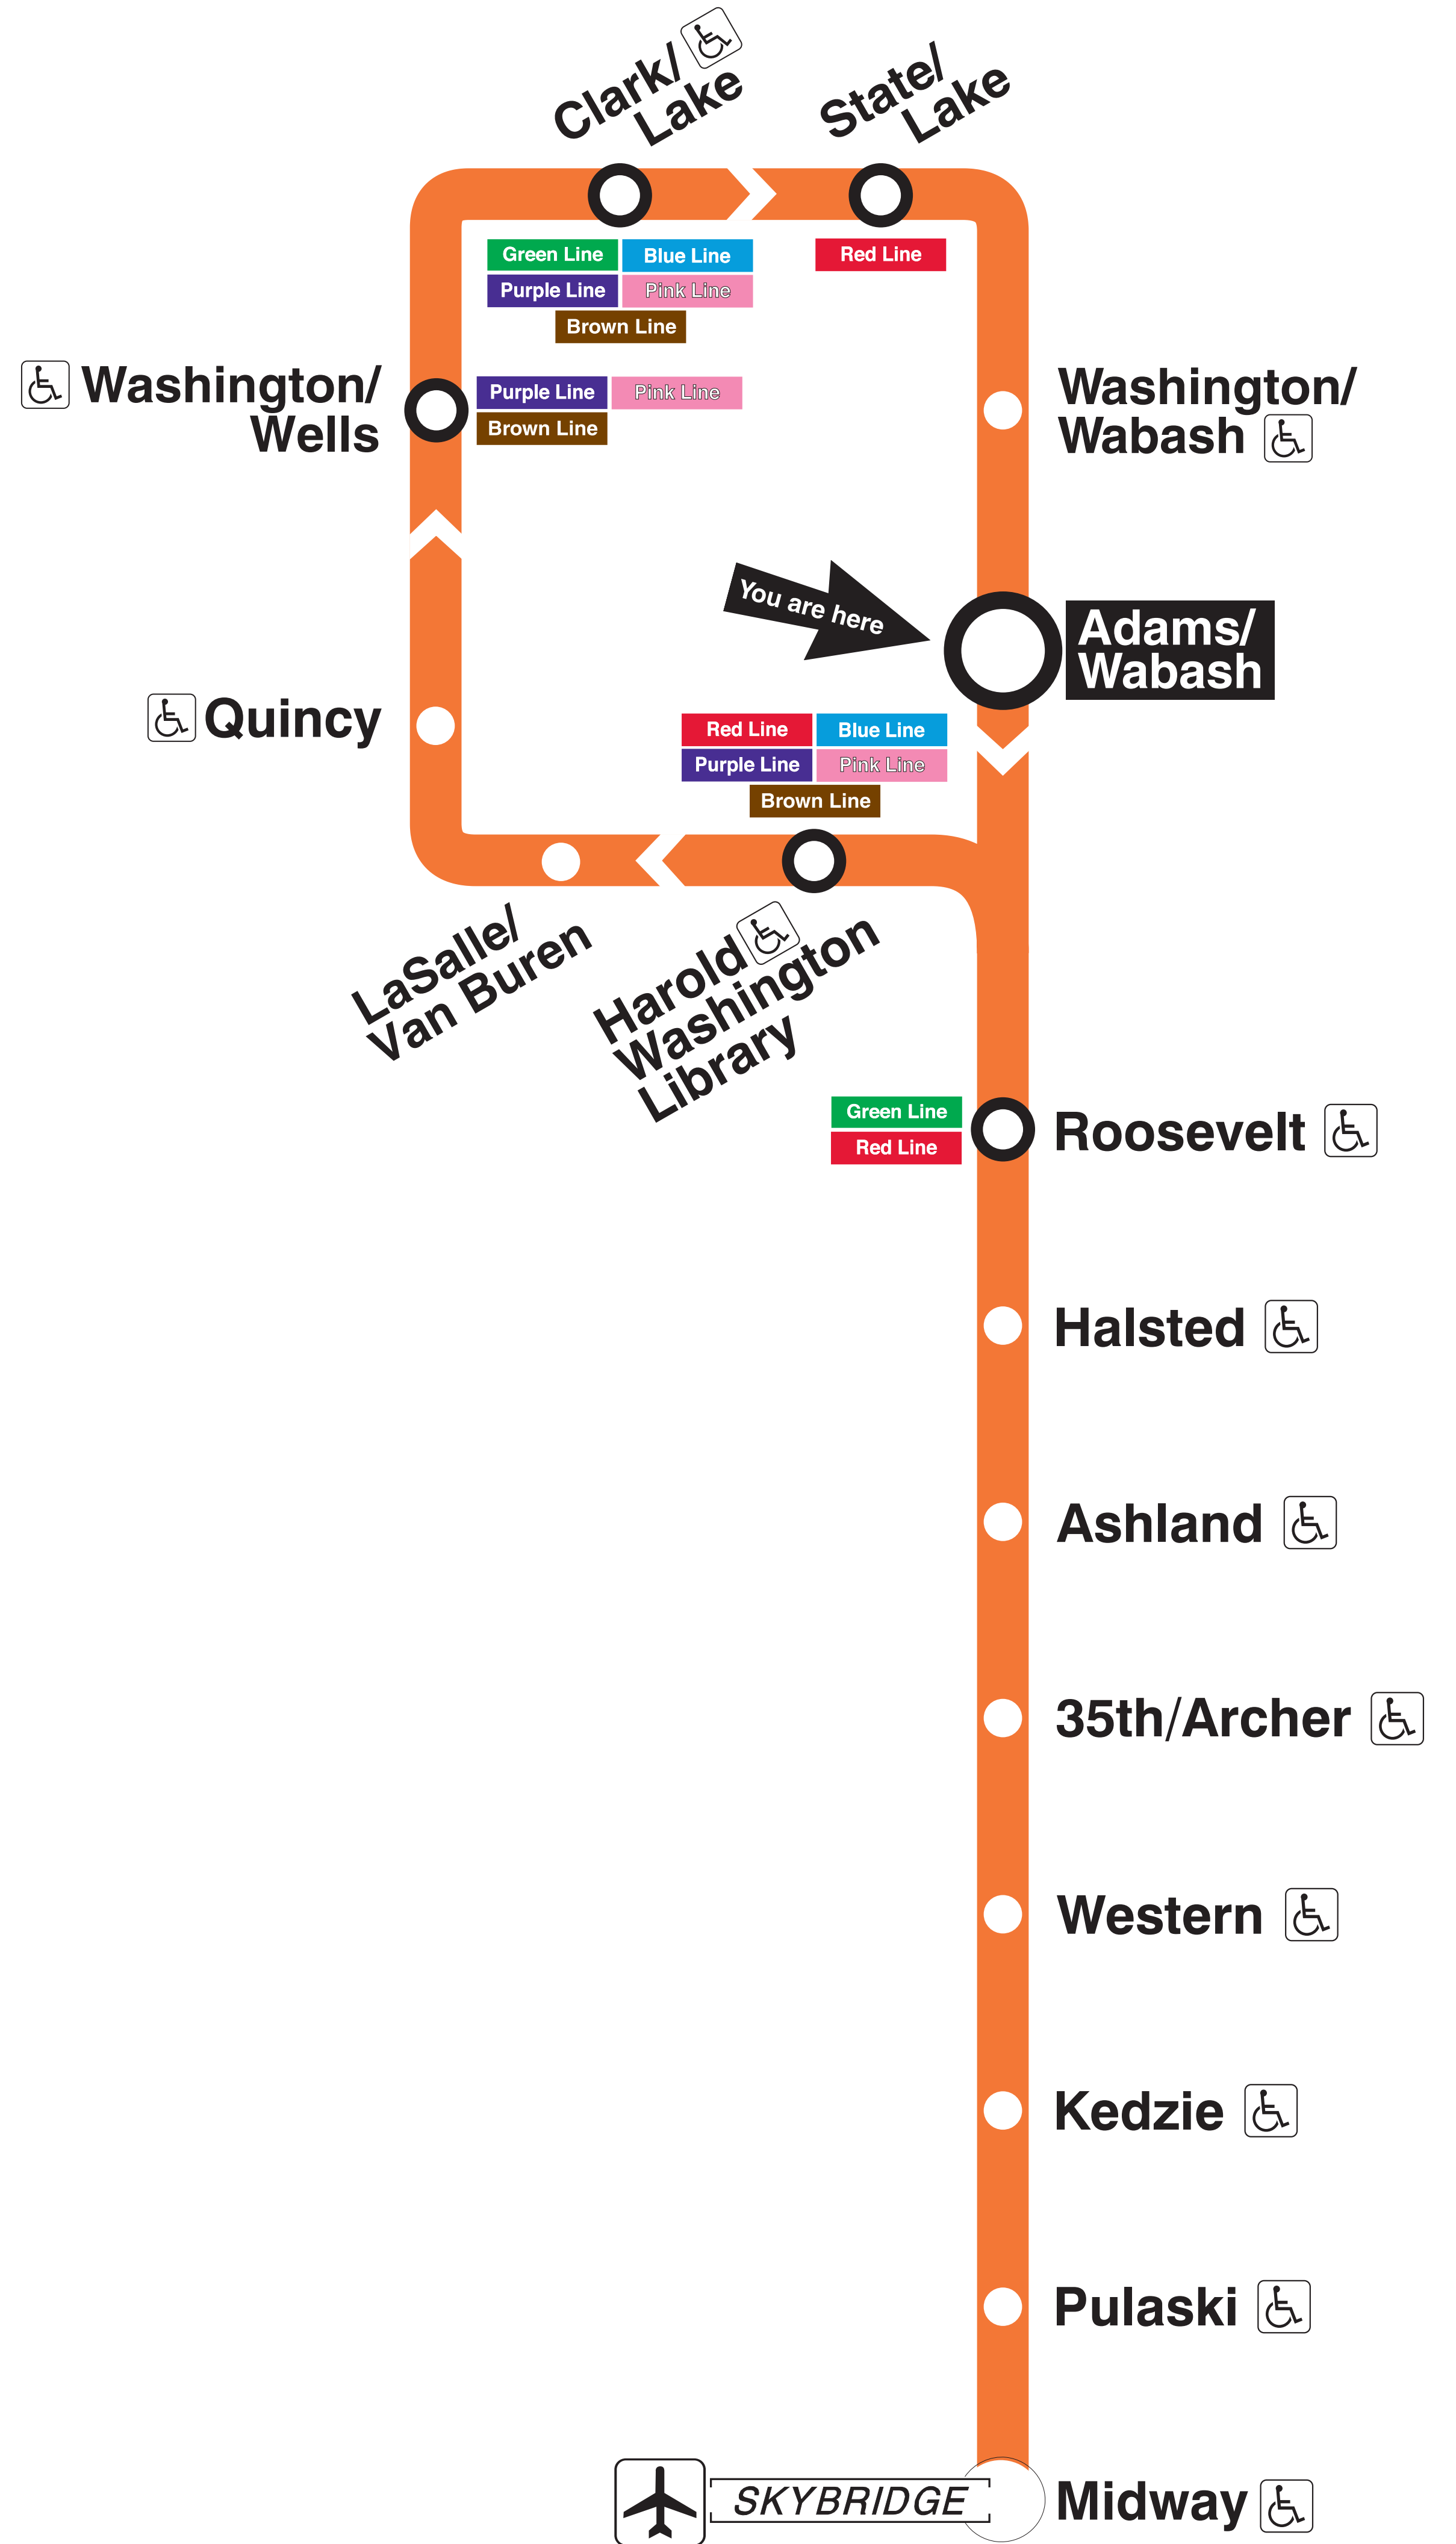

Adams/Wabash

Station Timetable

Orange Line Trains

To Midway

Weekdays	Saturdays	Sundays
4:04am first train	4:34am 4:49 first trains	5:04am first train
4:19am 4:34 4:49	5:04am 5:19 5:34 5:49	5:19am 5:34 5:49
5:04am 5:19 5:34 5:49	6:04am 6:19 6:34 6:58	6:05am
6:00am	6:55am	
every 8 to 12 minutes until 9:00am	every 12 to 15 minutes until 10:00am	every 12 to 15 minutes until 9:00am
every 10 minutes until 3:00pm	every 10 to 12 minutes until 9:00pm	every 10 to 12 minutes until 8:00pm
every 8 to 10 minutes until 6:00pm	every 12 to 15 minutes until 11:55pm	every 15 minutes until 11:25pm
11:55pm 12:09am 12:24 12:39 12:54	12:09am 12:24 12:39 12:54	11:40pm 11:59
1:09am 1:24 last train	1:09am 1:24 last train	12:19am 12:39 12:59
1:39am last train	1:39am last train	1:19am 1:39 last trains

Travel Information:

- Phone: 312-836-7000
- TTY: 312-836-4949
- Website: transitchicago.com

Customer Information:

- Phone: 1-888-YOUR-CTA (1-888-968-7282)
- TTY: 1-888-CTA-TTY1 (1-888-282-8891)
- Website: transitchicago.com

Train Tracker Real-Time Arrivals:

1. For next train arrival times on your computer or smartphone, visit transitchicago.com/traintracker.
   - For next train arrival times on your mobile phone, text CTATRAIN ADAMto 41411.
2. Message and data rates may apply. Check with your mobile carrier first.