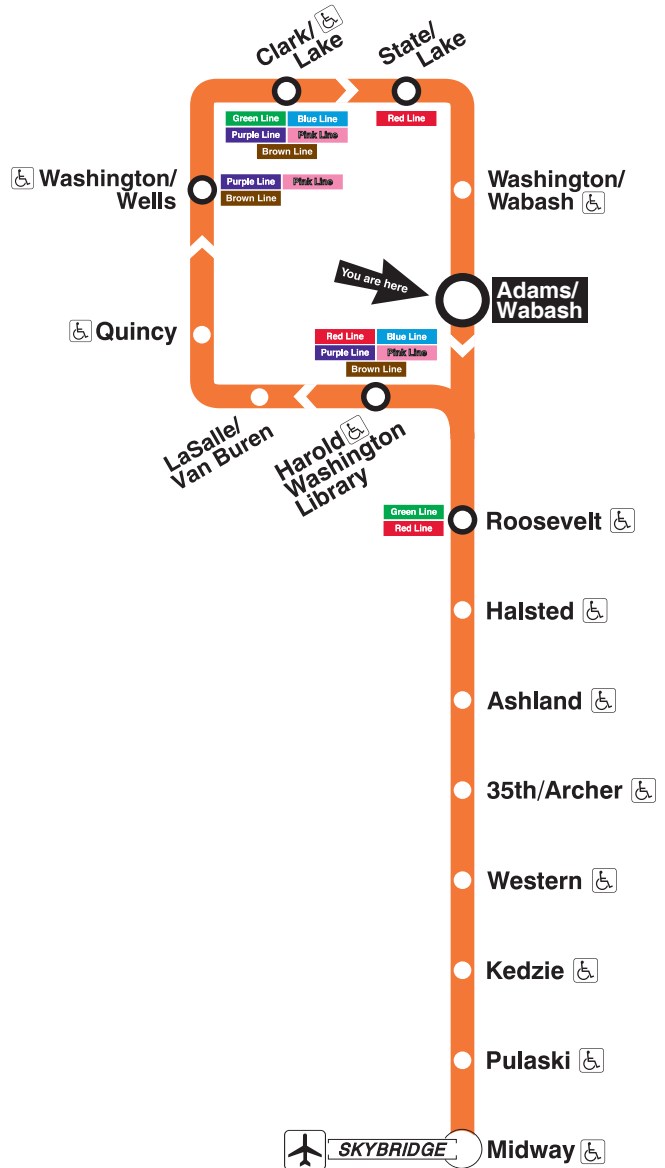

Adams/Wabash

Station Timetable

Orange Line Trains

To Midway

Weekdays	Saturdays	Sundays
4:02am first train	4:32am 4:47 first trains	5:02am first train
4:17am 4:32 4:47	5:02am 5:17 5:32 5:47	5:17am 5:32 5:47
5:02am 5:17 5:32 5:44 5:57	6:02am 6:17	6:02am 6:17 6:32 6:47
6:05am	6:30am	7:02am 7:17 7:32 7:47
		8:02am 8:17 8:32
		8:45am
every 7 to 11 minutes until	every 10 to 12 minutes until	every 12 minutes until
10:00am		
every 7 to 9 minutes until	2:00pm	3:00pm
2:00pm	every 7 to 10 minutes until	
every 6 to 8 minutes until	7:00pm	every 10 to 12 minutes until
6:00pm		
every 7 to 12 minutes until	every 10 to 12 minutes until	7:55pm
11:20pm	11:20pm	8:08pm 8:23 8:38 8:53
11:37am 11:52	11:37pm 11:52	9:08pm 9:23 9:38 9:53
12:07am 12:22 12:37 12:52	12:07am 12:22 12:37 12:52	10:08pm 10:23 10:38 10:53
1:07am 1:22	1:07am 1:22	11:08pm 11:23 11:38 11:57
1:37am last train	1:37am last train	12:17am 12:37 12:57
		1:17am
		1:37am last train

Train Tracker Real-Time Arrivals:

-  For next train arrival times on your computer or smartphone, visit transitchicago.com/traintracker.
-  For next train arrival times on your mobile phone, text CTATRAIN ADAM to 41411.
- Message and data rates may apply. Check with your mobile carrier first.