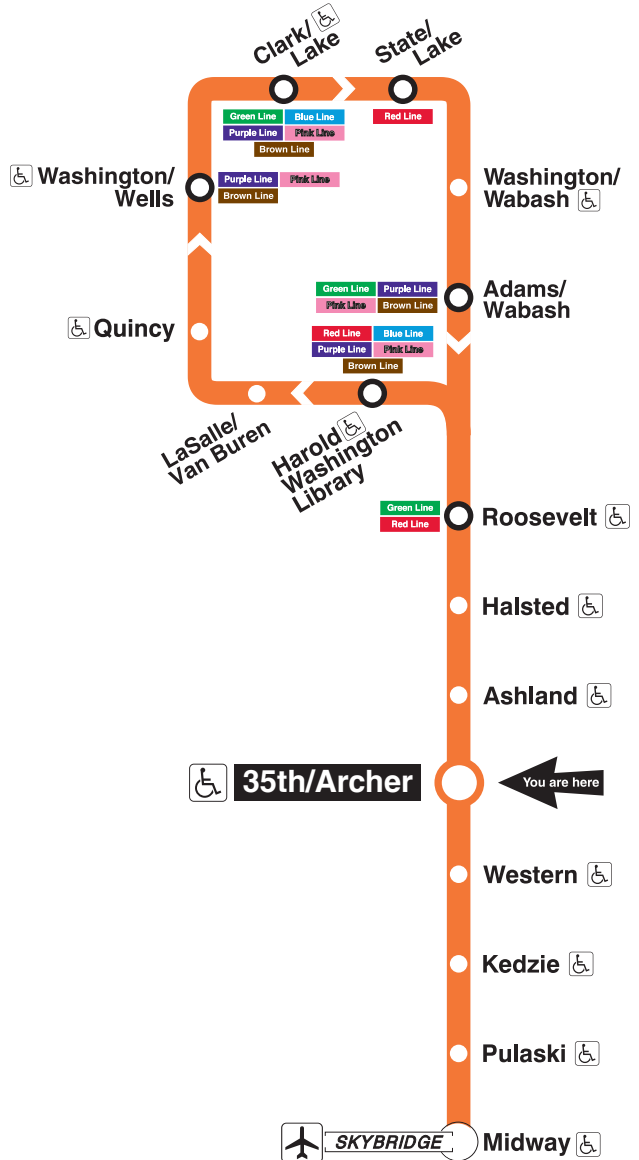

## Station Timetable

### Orange Line Trains

#### To Midway

Weekdays	Saturdays	Sundays
4:16am first train	4:46am first train	5:16am first train
4:31am 4:46 5:01	5:01am 5:16 5:31 5:46 6:01	5:31am 5:46 6:01
5:15am	6:15am	6:15am
every 10 to 15 minutes until 7:00am	every 10 to 15 minutes until 2:00pm	every 12 to 15 minutes until 3:00pm
every 1 to 8 minutes until 10:00am	every 7 to 10 minutes until 7:00pm	every 10 to 12 minutes until 8:00pm
every 6 to 10 minutes until 7:00pm	every 10 to 12 minutes until 7:00pm	every 10 to 12 minutes until 8:00pm
every 10 to 12 minutes until 11:00pm	every 10 to 12 minutes until 11:00pm	every 13 to 15 minutes until 11:50pm
11:00pm 11:12pm 11:24 11:36 11:51	11:00pm 11:12pm 11:24 11:36 11:51	11:50pm 12:11am 12:31 12:51
12:06am 12:21 12:36 12:51	12:06am 12:21 12:36 12:51	1:11am 1:31
1:06am 1:21 1:36	1:06am 1:21 1:36	1:51am last train
1:51am last train	1:51am last train	1:51am last train

#### To Loop

(some rush period trips continue via Brown Line to Kimball - check train signs and listen for announcements)

Weekdays	Saturdays	Sundays
3:41am first train	4:11am first train	4:41am first train
3:56 4:11 4:26 4:41 4:56	4:26am 4:41 4:56	4:56 5:11 5:26 5:41 5:56
5:11am 5:23 5:35 5:46	5:11am 5:26 5:41 5:56	6:10am
5:55am	6:10am	6:10am
every 3 to 7 minutes until 8:00am	every 10 to 12 minutes until 2:00pm	every 12 to 15 minutes until 3:00pm
every 6 to 9 minutes until 6:00pm	every 7 to 10 minutes until 7:00pm	every 10 to 11 minutes until 7:00pm
every 7 to 10 minutes until 10:00pm	every 12 minutes until 10:50pm	every 10 to 15 minutes until 11:00pm
10:50pm 11:01pm 11:16 11:31 11:46	10:50pm 11:01pm 11:16 11:31 11:46	11:00pm 11:17pm 11:36 11:56
12:01am 12:16 12:31 12:46	12:01am 12:16 12:31 12:46	12:16am 12:36 12:56
1:01am 1:16 last trains	1:01am 1:16 last trains	1:16am last train