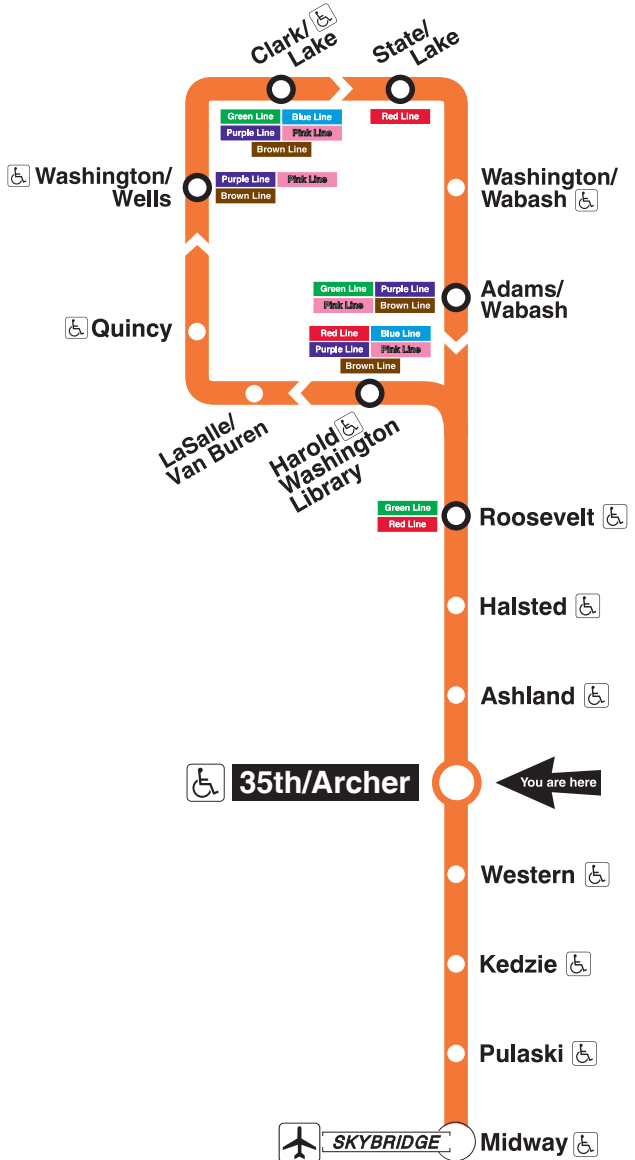

To Loop

(some rush period trips continue via Brown Line to Kimball - check train signs and listen for announcements)

Weekdays	Saturdays	Sundays
3:41am 3:56 first trains	4:11am first train	4:41am 4:56 first trains
4:11am 4:26 4:41 4:56	4:26am 4:41 4:56	5:11am 5:26 5:41 5:56
5:11am 5:24 5:35 5:46 5:56	5:11am 5:26 5:41 5:56	6:11am 6:26 6:41 6:56
6:05am	6:10am	7:11am 7:26 7:41 7:56
every 3 to 7 minutes until	every 10 to 12 minutes until	8:10am
8:00am	2:00pm	every 12 to 13 minutes until
every 6 to 9 minutes until	7:00pm	3:00pm
6:00pm	every 7 to 10 minutes until	every 10 to 12 minutes until
10:00pm	7:00pm	7:35pm
every 9 to 10 minutes until	every 12 minutes until	7:47pm
11:00pm	11:00pm	8:02pm 8:17 8:32 8:47
11:16pm 11:31 11:46	11:16pm 11:31 11:46	9:02pm 9:17 9:32 9:47
12:01am 12:16 12:31 12:46	12:01am 12:16 12:31 12:46	10:02pm 10:17 10:32 10:47
1:01am	1:01am 1:16	11:02pm 11:17 11:36 11:56
1:16am last train	1:01am 1:16 last trains	12:16am 12:36 12:56
		1:16am last train

Travel Information:

- Phone: 312-836-7000
- TTY: 312-836-4949
- Website: transitchicago.com

Customer Information:

- Phone: 1-888-YOUR-CTA (1-888-968-7282)
- TTY: 1-888-CTA-TTY1 (1-888-282-8891)
- Website: transitchicago.com

Train Tracker Real-Time Arrivals:

- For next train arrival times on your computer or smartphone, visit transitchicago.com/traintracker.
- For next train arrival times on your mobile phone, text CTATRIN 35OR to 41411.

Message and data rates may apply. Check with your mobile carrier first.