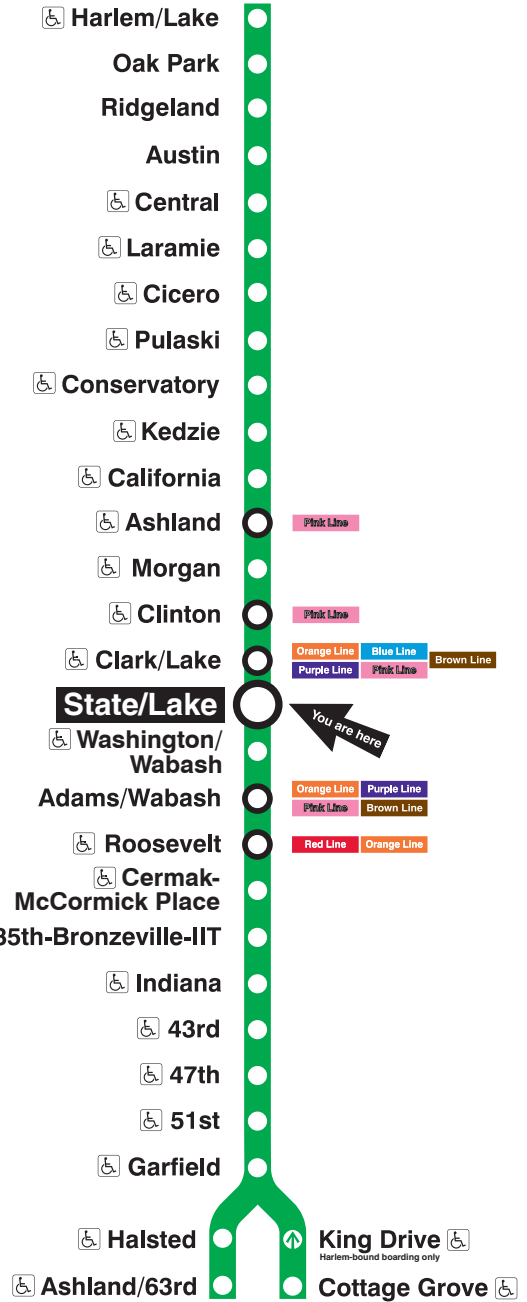

To Ashland/63rd - Cottage Grove

Trains alternate between Ashland/63rd and Cottage Grove

Weekdays	Saturdays	Sundays
4:28am first train to Cottage Grove	5:28am first train to Cottage Grove	5:28am first train to Cottage Grove
4:40am first train to Ashland/63rd	5:43am first train to Ashland/63rd	5:43am first train to Ashland/63rd
4:52am	5:58am	5:58am
5:00am	6:13am 6:28 6:40	6:13am 6:28 6:43 6:58
	6:50am	7:13am 7:28 7:43 7:58
		8:13am 8:28
		8:40am
every 7 to 12 minutes until	every 12 minutes until	every 12 minutes until
10:00am	1:00pm	
every 10 minutes until		
4:00pm	every 10 to 12 minutes until	7:00pm
every 7 to 10 minutes until		
8:00pm	7:00pm	every 12 to 15 minutes until
every 10 to 12 minutes until	every 12 minutes until	
10:00pm	10:05pm	9:55pm
10:16pm 10:28 10:43 10:58	10:16pm 10:28 10:43 10:58	10:13pm 10:28 10:43 10:58
11:13pm 11:28 11:43 11:58	11:13pm 11:28 11:43 11:58	11:13pm 11:28 11:43 11:58
12:13am 12:28 12:43 12:58	12:13am 12:28 12:43 12:58	12:13am 12:28 12:43 12:58
1:13am last train to Cottage Grove	1:13am last train to Cottage Grove	1:13am last train to Cottage Grove
1:28am last train to Ashland/63rd	1:28am last train to Ashland/63rd	1:28am last train to Ashland/63rd

Travel Information:

- Phone: 312-836-7000
- TTY: 312-836-4949
- Website: transitchicago.com

Customer Information:

- Phone: 1-888-YOUR-CTA (1-888-968-7282)
- TTY: 1-888-CTA-TTY1 (1-888-282-8891)
- Website: transitchicago.com

TrainTracker Real-Time Arrivals:

- For next train arrival times on your computer or smartphone, visit transitchicago.com/traintracker.
- For next train arrival times on your mobile phone, text CTATRAIN STLK to 41411.
- Message and data rates may apply. Check with your mobile carrier first.