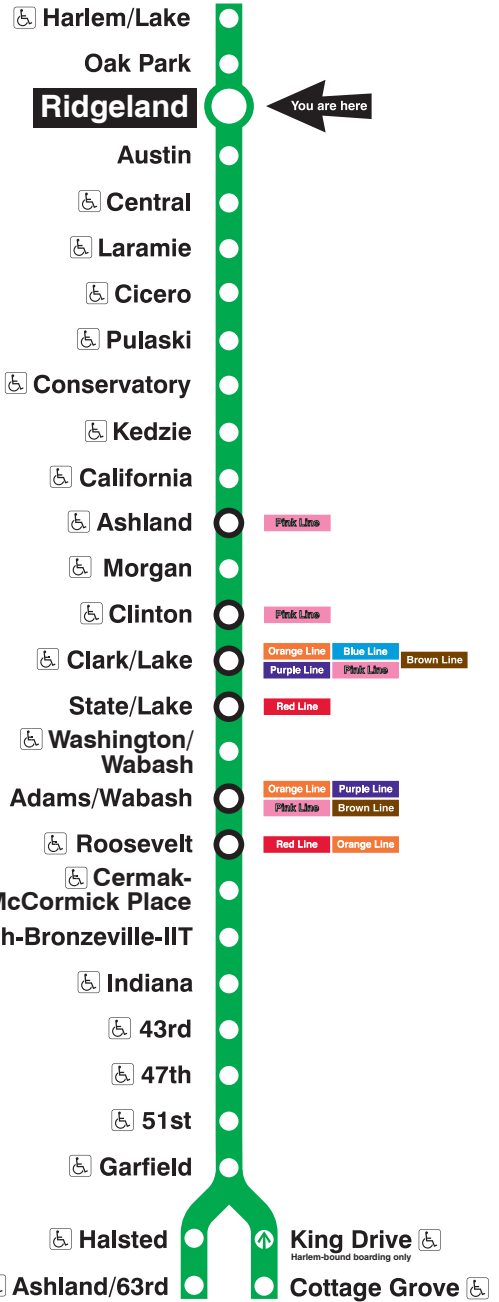

To Ashland/63rd - Cottage Grove

Trains alternate between Ashland/63rd and Cottage Grove

Weekdays	Saturdays	Sundays
4:03am first train to Cottage Grove	5:03am first train to Cottage Grove	5:03am first train to Cottage Grove
4:15am first train to Ashland/63rd	5:18am first train to Ashland/63rd	5:18am first train to Ashland/63rd
4:27am 4:39 4:51	5:33am 5:48	5:33am 5:48
5:00am	6:00am	6:03am 6:18 6:33 6:48
every 7 to 10 minutes until	every 12 minutes until	every 12 minutes until
9:00am	1:00pm	7:00pm
every 10 minutes until		
3:00pm	every 10 minutes until	
every 7 to 10 minutes until	6:00pm	every 15 minutes until
8:00pm	every 12 minutes until	
every 12 minutes until		
9:50pm	9:50pm	9:45pm
10:03pm 10:18 10:33 10:48	10:03pm 10:18 10:33 10:48	10:03pm 10:18 10:33 10:48
11:03pm 11:18 11:33 11:48	11:03pm 11:18 11:33 11:48	11:03pm 11:18 11:33 11:48
12:03am 12:18 12:33	12:03am 12:18 12:33	12:03am 12:18 12:33
12:48am last train to Cottage Grove	12:48am last train to Cottage Grove	12:48am last train to Cottage Grove
1:03am last train to Ashland/63rd	1:03am last train to Ashland/63rd	1:03am last train to Ashland/63rd

Travel Information:

- Phone: 312-836-7000
- TTY: 312-836-4949
- Website: transitchicago.com

Customer Information:

- Phone: 1-888-YOUR-CTA (1-888-968-7282)
- TTY: 1-888-CTA-TTY1 (1-888-282-8891)
- Website: transitchicago.com

Train Tracker Real-Time Arrivals:

1. For next train arrival times on your computer or smartphone, visit transitchicago.com/traintracker.
   - For next train arrival times on your mobile phone, text CTATRAIN RIDG to 41411.
2. Message and data rates may apply. Check with your mobile carrier first.