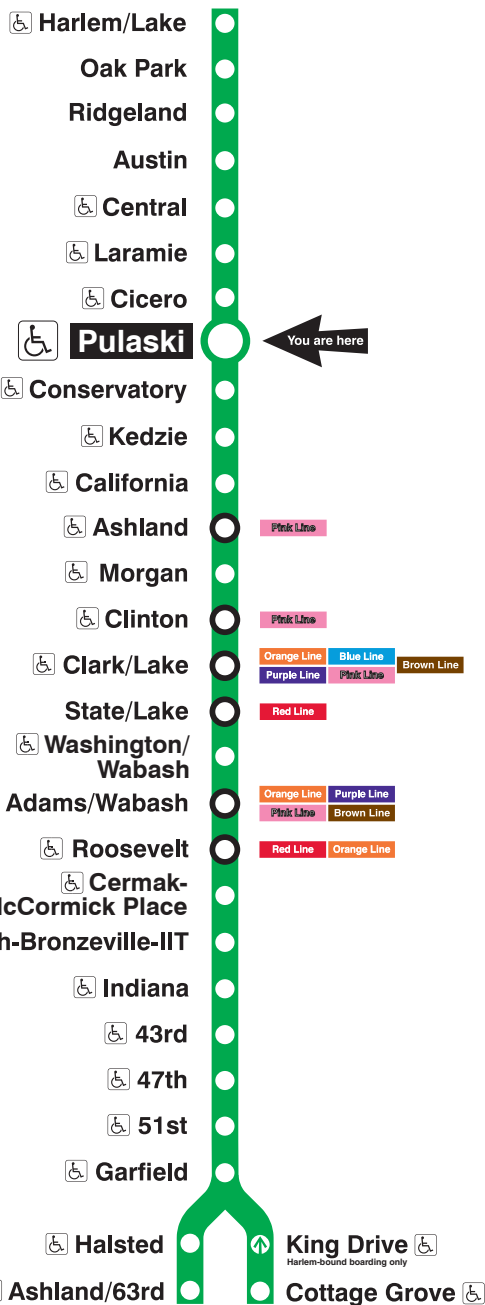

To Ashland/63rd - Cottage Grove

Trains alternate between Ashland/63rd and Cottage Grove

Weekdays	Saturdays	Sundays
4:12am first train to Cottage Grove	5:12am first train to Cottage Grove	5:12am first train to Cottage Grove
4:24am first train to Ashland/63rd	5:27am first train to Ashland/63rd	5:27am first train to Ashland/63rd
4:36am 4:48	5:42am 5:57	5:42am 5:57
5:00am	6:10am	6:12am 6:27 6:42 6:57
every 7 to 12 minutes until	every 12 minutes until	every 12 minutes until
10:00am	1:00pm	7:00pm
every 10 minutes until	every 10 to 12 minutes until	every 12 to 15 minutes until
3:00pm	7:00pm	
every 7 to 10 minutes until		
8:00pm		
every 10 to 12 minutes until		
10:00pm	10:00pm	9:55pm
10:12pm 10:27 10:42 10:57	10:12pm 10:27 10:42 10:57	10:12pm 10:27 10:42 10:57
11:12pm 11:27 11:42 11:57	11:12pm 11:27 11:42 11:57	11:12pm 11:27 11:42 11:57
12:12am 12:27 12:42	12:12am 12:27 12:42	12:12am 12:27 12:42
12:57am last train to Cottage Grove	12:57am last train to Cottage Grove	12:57am last train to Cottage Grove
1:12am last train to Ashland/63rd	1:12am last train to Ashland/63rd	1:12am last train to Ashland/63rd

Travel Information:

- Phone: 312-836-7000
- TTY: 312-836-4949
- Website: transitchicago.com

Customer Information:

- Phone: 1-888-YOUR-CTA (1-888-968-7282)
- TTY: 1-888-CTA-TTY1 (1-888-282-8891)
- Website: transitchicago.com

Train Tracker Real-Time Arrivals:

For next train arrival times on your computer or smartphone, visit transitchicago.com/traintracker.

For next train arrival times on your mobile phone, text CTATRAIN PULG to 41411.